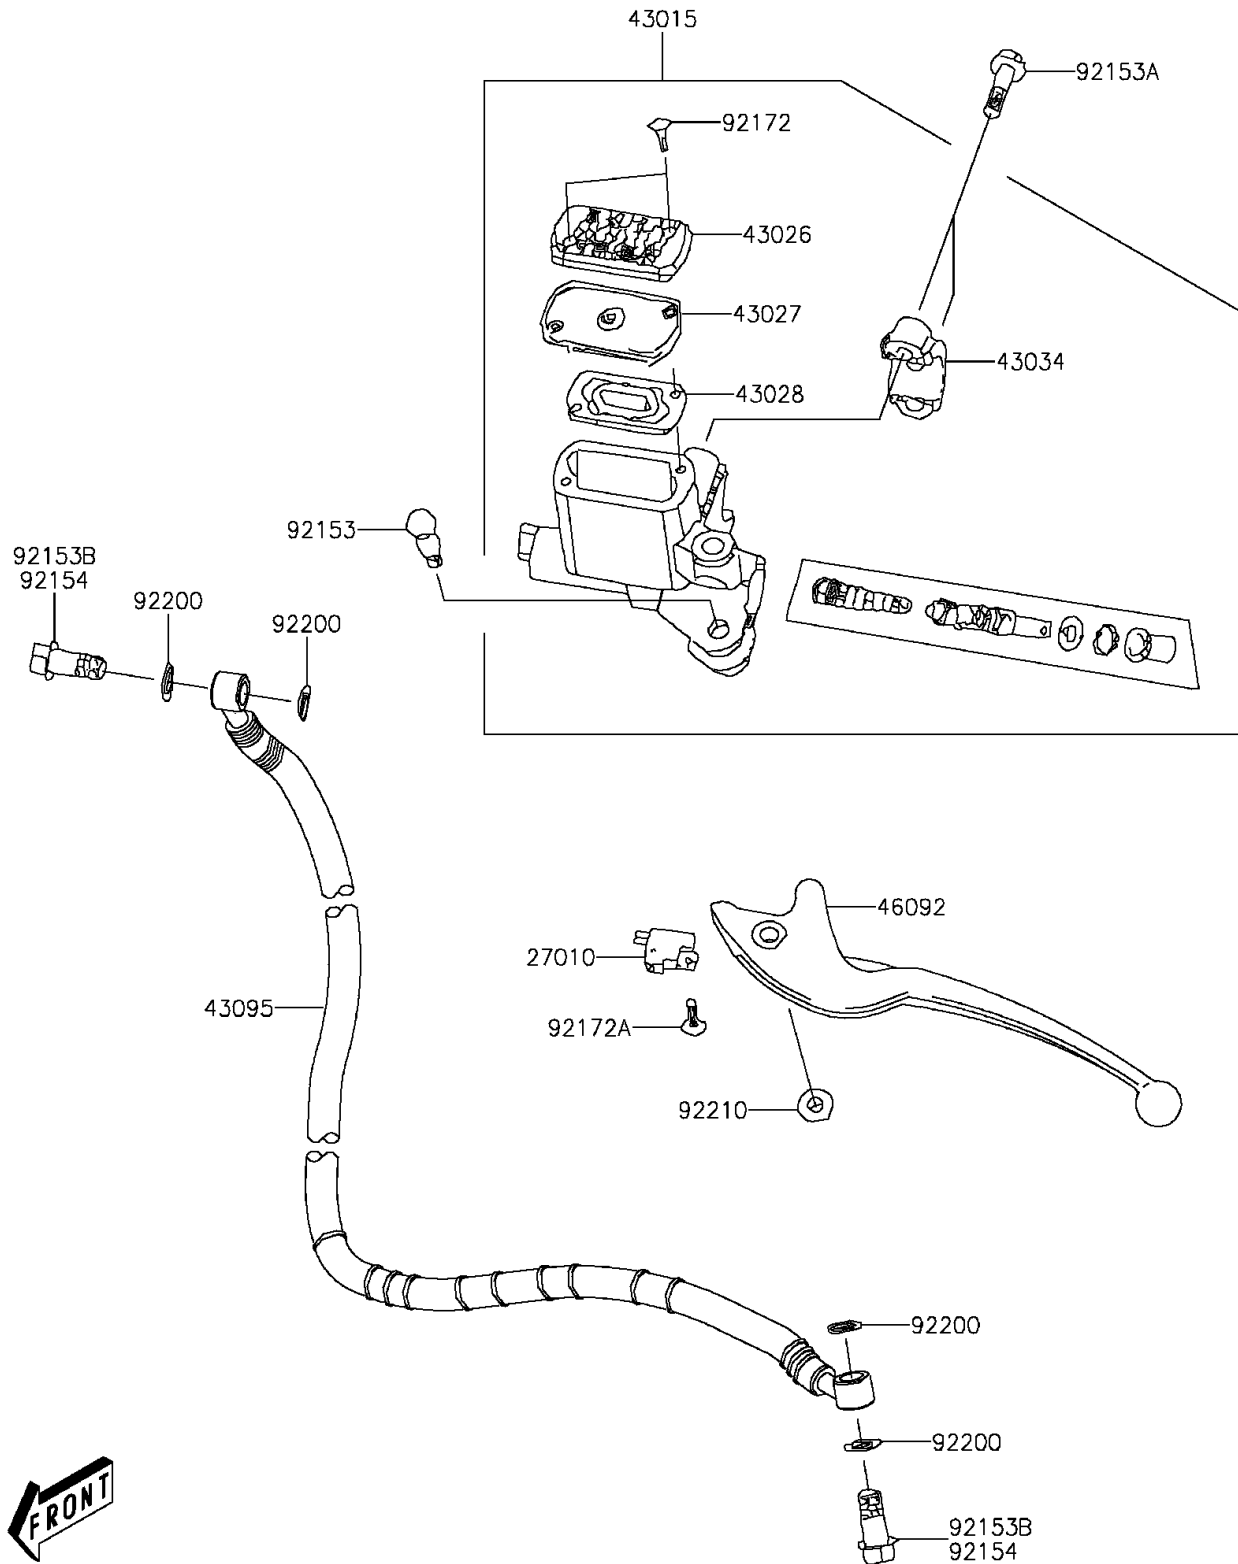

2016 KFX®90 PARTS DIAGRAM

Front Master Cylinder

F2291

2016 KFX®90 PARTS LIST

Front Master Cylinder

ITEM NAME	PART NUMBER	QUANTITY
SWITCH,STOP (Ref # 27010)	27010-Y004	1
CYLINDER-ASSY-MASTER (Ref # 43015)	43015-Y001	1
CAP-BRAKE (Ref # 43026)	43026-Y001	1
PLATE-DIAPHRAGM (Ref # 43027)	43027-Y001	1
DIAPHRAGM (Ref # 43028)	43028-Y001	1
HOLDER-BRAKE,MASTER CYLINDER (Ref # 43034)	43034-Y002	1
HOSE-BRAKE (Ref # 43095)	43095-Y001	1
LEVER-GRIP,LH (Ref # 46092)	46092-Y003	1
BOLT (Ref # 92153)	92153-Y008	1
BOLT,SOCKET,6X23 (Ref # 92153A)	92153-Y010	1
BOLT,10X22 (Ref # 92154)	92154-Y114	1
SCREW,4X12 (Ref # 92172)	92172-Y011	1
SCREW,4X12 (Ref # 92172A)	92172-Y014	1
WASHER (Ref # 92200)	92200-Y015	1
NUT,6MM (Ref # 92210)	92210-Y026	1