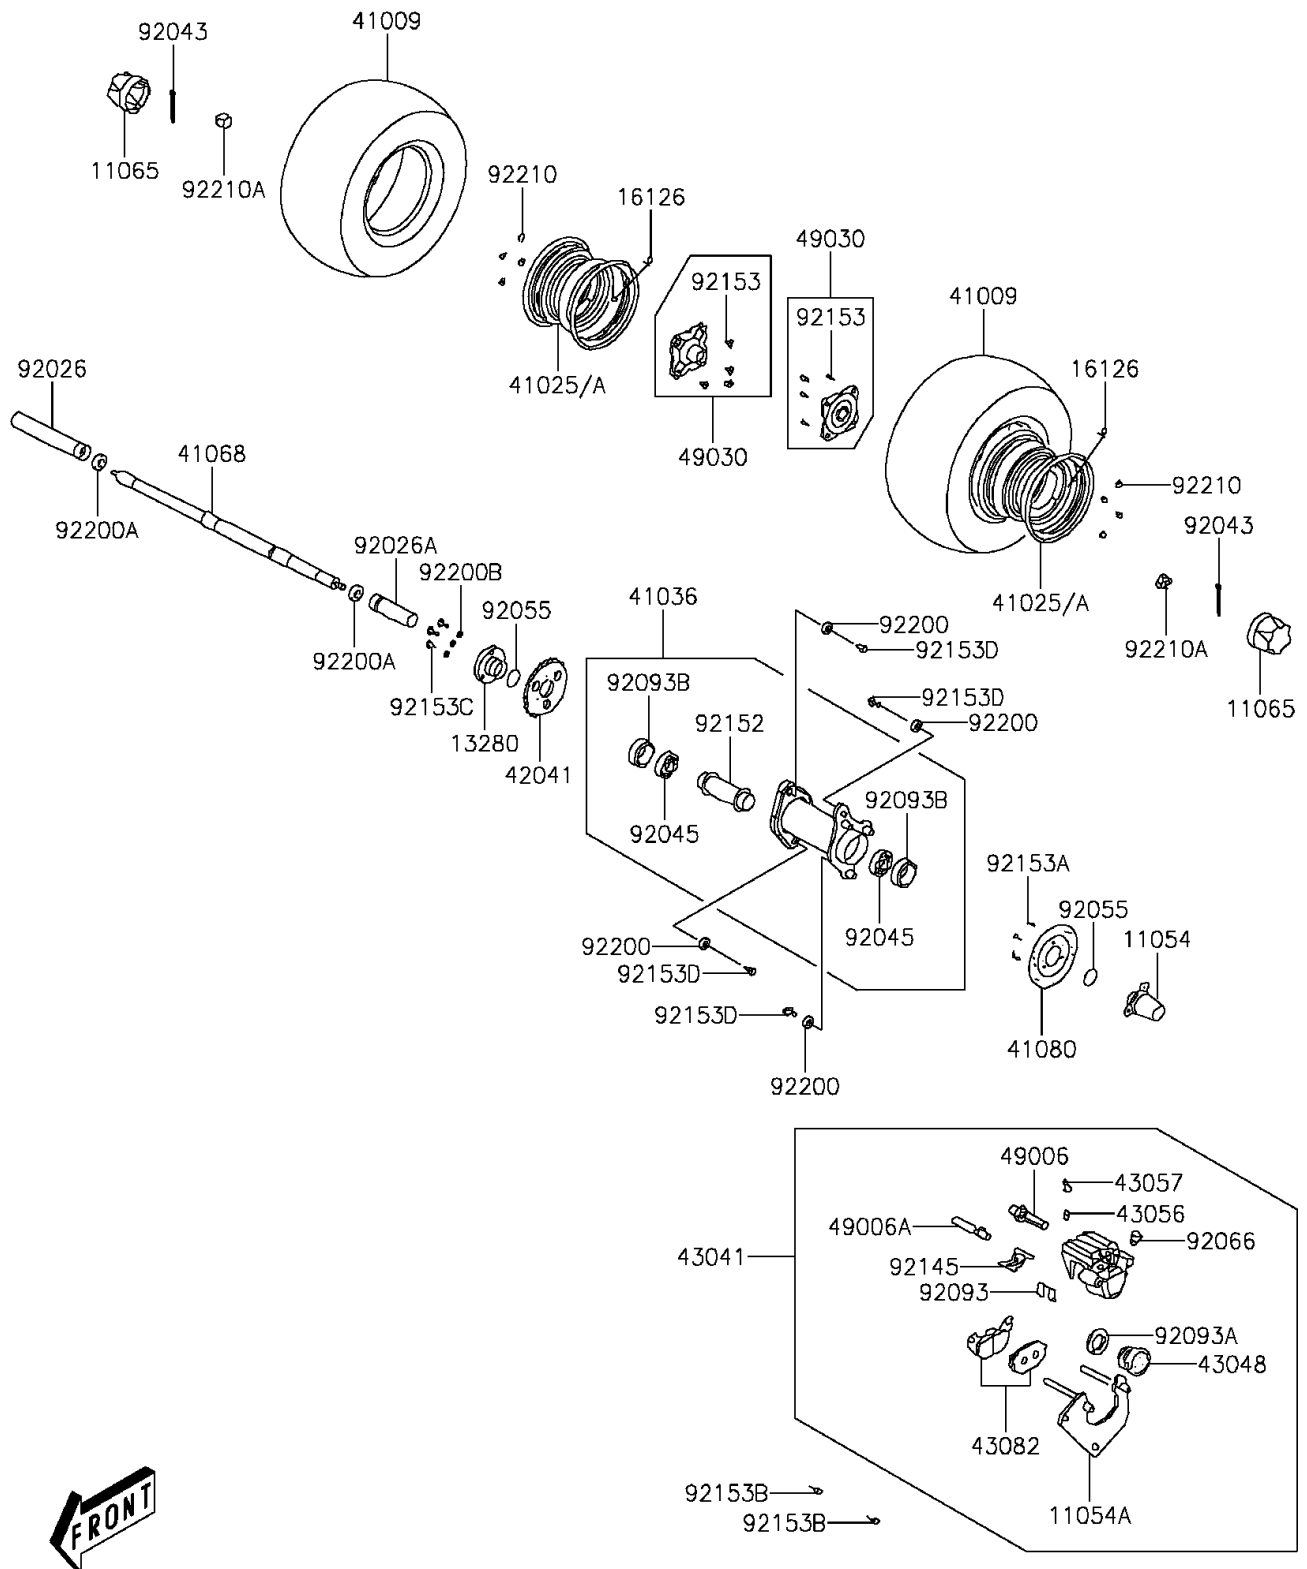

2016 KFX®90 PARTS DIAGRAM

Rear Hub

F2240

2016 KFX®90 PARTS LIST

Rear Hub

ITEM NAME	PART NUMBER	QUANTITY
BRACKET,BRAKE DISK (Ref # 11054)	11054-Y005	1
BRACKET (Ref # 11054A)	11054-Y008	1
CAP,WHEEL (Ref # 11065)	11065-Y002	1
HOLDER,SPROCKET (Ref # 13280)	13280-Y004	1
VALVE,RIM (Ref # 16126)	16126-Y001	1
TIRE,RR (Ref # 41009)	41009-Y001	1
RIM,BLACK (Ref # 41025)	41025-Y001-935	1
HUB-ASSY,RR,BLACK (Ref # 41036)	41036-Y001-935	1
AXLE,RR (Ref # 41068)	41068-Y001	1
DISC,RR (Ref # 41080)	41080-Y001	1
SPROCKET-HUB (Ref # 42041)	42041-Y001	1
CALIPER-ASSY,RR (Ref # 43041)	43041-Y001	1
PISTON-CALIPER (Ref # 43048)	43048-Y001	1
BREATHER-BRAKE (Ref # 43056)	43056-Y001	1
CAP-BREATHER (Ref # 43057)	43057-Y001	1
PAD-ASSY-BRAKE (Ref # 43082)	43082-Y001	1
BOOT (Ref # 49006)	49006-Y001	1
BOOT (Ref # 49006A)	49006-Y002	1
HUB,RR (Ref # 49030)	49030-Y001	1
SPACER,REAR AXLE,RH (Ref # 92026)	92026-Y005	1
SPACER,REAR AXLE,LH (Ref # 92026A)	92026-Y006	1
PIN,3X25 (Ref # 92043)	92043-Y011	1
BEARING-BALL,6006 (Ref # 92045)	92045-Y008	1
RING-O,30MM (Ref # 92055)	92055-Y015	1
PLUG (Ref # 92066)	92066-Y001	1
SEAL,DUST (Ref # 92093)	92093-Y005	1
SEAL,PISTON (Ref # 92093A)	92093-Y006	1
SEAL,DUST (Ref # 92093B)	92093-Y009	1
SPRING,PAD (Ref # 92145)	92145-Y012	1

2016 KFX®90 PARTS LIST

Rear Hub

ITEM NAME	PART NUMBER	QUANTITY
COLLAR (Ref # 92152)	92152-Y007	1
BOLT (Ref # 92153)	92153-Y005	1
BOLT (Ref # 92153A)	92153-Y007	1
BOLT,FLANGE,8X28 (Ref # 92153B)	92153-Y012	1
BOLT,FLANGE,8X20 (Ref # 92153C)	92153-Y033	1
BOLT,FLANGE,12X28 (Ref # 92153D)	92153-Y044	1
WASHER,12.2X28X4 (Ref # 92200)	92200-Y012	1
WASHER,14MM (Ref # 92200A)	92200-Y014	1
WASHER,8MM (Ref # 92200B)	92200-Y048	1
NUT,10MM (Ref # 92210)	92210-Y010	1
NUT,14MM (Ref # 92210A)	92210-Y025	1