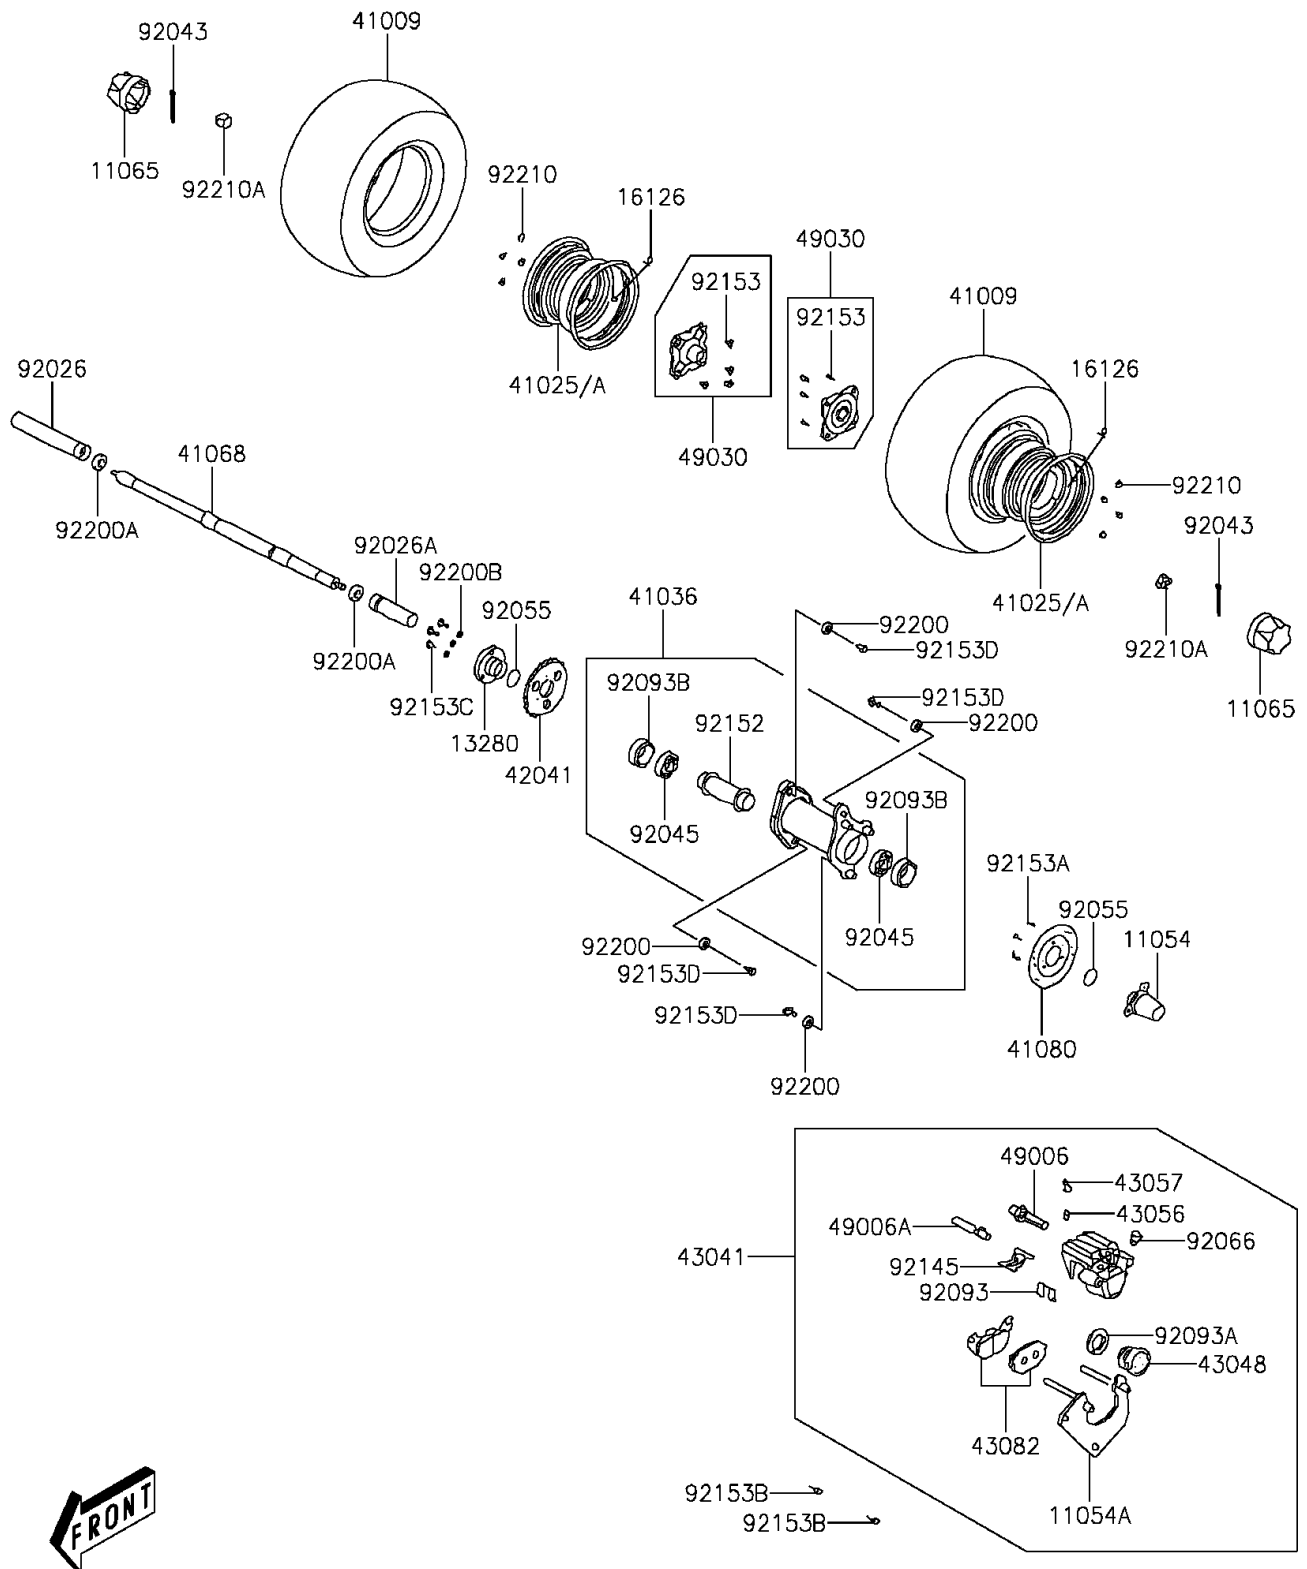

2016 KFX®90 PARTS DIAGRAM

Rear Hub

F2240

2016 KFX®90 PARTS LIST

Rear Hub

ITEM NAME	PART NUMBER	QUANTITY
BRACKET,BRAKE DISK (Ref # 11054)	11054-Y005	1
BRACKET (Ref # 11054A)	11054-Y008	1
CAP,WHEEL (Ref # 11065)	11065-Y002	2
HOLDER,SPROCKET (Ref # 13280)	13280-Y004	1
VALVE,RIM (Ref # 16126)	16126-Y001	2
TIRE,RR (Ref # 41009)	41009-Y001	2
RIM,BLACK (Ref # 41025)	41025-Y001-935	2
HUB-ASSY,RR,BLACK (Ref # 41036)	41036-Y001-935	1
AXLE,RR (Ref # 41068)	41068-Y001	1
DISC,RR (Ref # 41080)	41080-Y001	1
SPROCKET-HUB (Ref # 42041)	42041-Y001	1
CALIPER-ASSY,RR (Ref # 43041)	43041-Y001	1
PISTON-CALIPER (Ref # 43048)	43048-Y001	1
BREATHER-BRAKE (Ref # 43056)	43056-Y001	1
CAP-BREATHER (Ref # 43057)	43057-Y001	1
PAD-ASSY-BRAKE (Ref # 43082)	43082-Y001	1
BOOT (Ref # 49006)	49006-Y001	1
BOOT (Ref # 49006A)	49006-Y002	1
HUB,RR (Ref # 49030)	49030-Y001	2
SPACER,REAR AXLE,RH (Ref # 92026)	92026-Y005	1
SPACER,REAR AXLE,LH (Ref # 92026A)	92026-Y006	1
PIN,3X25 (Ref # 92043)	92043-Y011	2
BEARING-BALL,6006 (Ref # 92045)	92045-Y008	2
RING-O,30MM (Ref # 92055)	92055-Y015	2
PLUG (Ref # 92066)	92066-Y001	1
SEAL,DUST (Ref # 92093)	92093-Y005	1
SEAL,PISTON (Ref # 92093A)	92093-Y006	1
SEAL,DUST (Ref # 92093B)	92093-Y009	2
SPRING,PAD (Ref # 92145)	92145-Y012	1

2016 KFX®90 PARTS LIST

Rear Hub

ITEM NAME	PART NUMBER	QUANTITY
COLLAR (Ref # 92152)	92152-Y007	1
BOLT (Ref # 92153)	92153-Y005	8
BOLT (Ref # 92153A)	92153-Y007	3
BOLT,FLANGE,8X28 (Ref # 92153B)	92153-Y012	2
BOLT,FLANGE,8X20 (Ref # 92153C)	92153-Y033	3
BOLT,FLANGE,12X28 (Ref # 92153D)	92153-Y044	4
WASHER,12.2X28X4 (Ref # 92200)	92200-Y012	4
WASHER,14MM (Ref # 92200A)	92200-Y014	2
WASHER,8MM (Ref # 92200B)	92200-Y048	1
NUT,10MM (Ref # 92210)	92210-Y010	8
NUT,14MM (Ref # 92210A)	92210-Y025	2