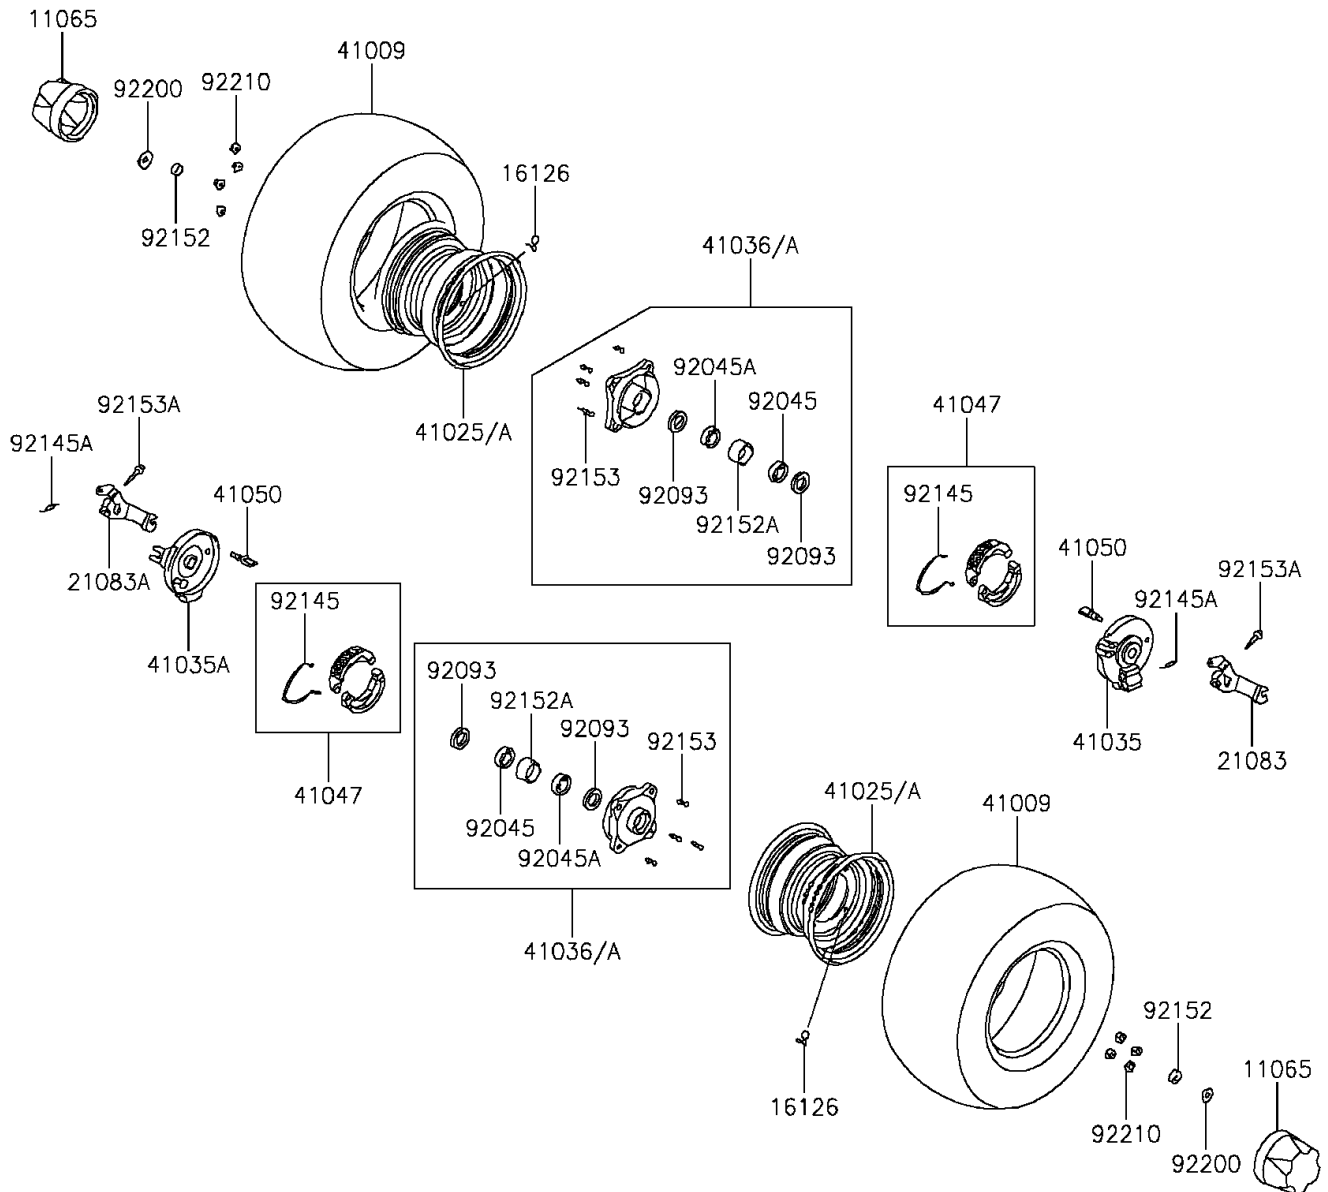

2016 KFX®90 PARTS DIAGRAM

Front Hub

F2230

2016 KFX®90 PARTS LIST

Front Hub

ITEM NAME	PART NUMBER	QUANTITY
CAP,WHEEL (Ref # 11065)	11065-Y002	1
VALVE,RIM (Ref # 16126)	16126-Y001	1
ARM,BRAKE,RH (Ref # 21083)	21083-Y001	1
ARM,BRAKE,LH (Ref # 21083A)	21083-Y002	1
TIRE,FR (Ref # 41009)	41009-Y003	1
RIM,BLACK (Ref # 41025)	41025-Y003-935	1
PANEL-ASSY-BRAKE,FR,RH,SILVER (Ref # 41035)	41035-Y001-934	1
PANEL-ASSY-BRAKE,FR,LH,SILVER (Ref # 41035A)	41035-Y002-934	1
HUB-ASSY,FR,BLACK (Ref # 41036)	41036-Y002-935	1
SHOE-ASSY-BRAKE,FR (Ref # 41047)	41047-Y001	1
CAM-BRAKE (Ref # 41050)	41050-Y001	1
BEARING-BALL,6002 (Ref # 92045)	92045-Y010	1
BEARING-BALL,6003 (Ref # 92045A)	92045-Y011	1
SEAL,22X35X7 (Ref # 92093)	92093-Y008	1
SPRING,BRAKE SHOE (Ref # 92145)	92145-Y013	1
SPRING,RETURN (Ref # 92145A)	92145-Y014	1
COLLAR (Ref # 92152)	92152-Y008	1
COLLAR (Ref # 92152A)	92152-Y009	1
BOLT,STUD,10X17 (Ref # 92153)	92153-Y017	1
BOLT,FLANGE,5X24 (Ref # 92153A)	92153-Y021	1
WASHER,12MM (Ref # 92200)	92200-Y011	1
NUT,10MM (Ref # 92210)	92210-Y010	1