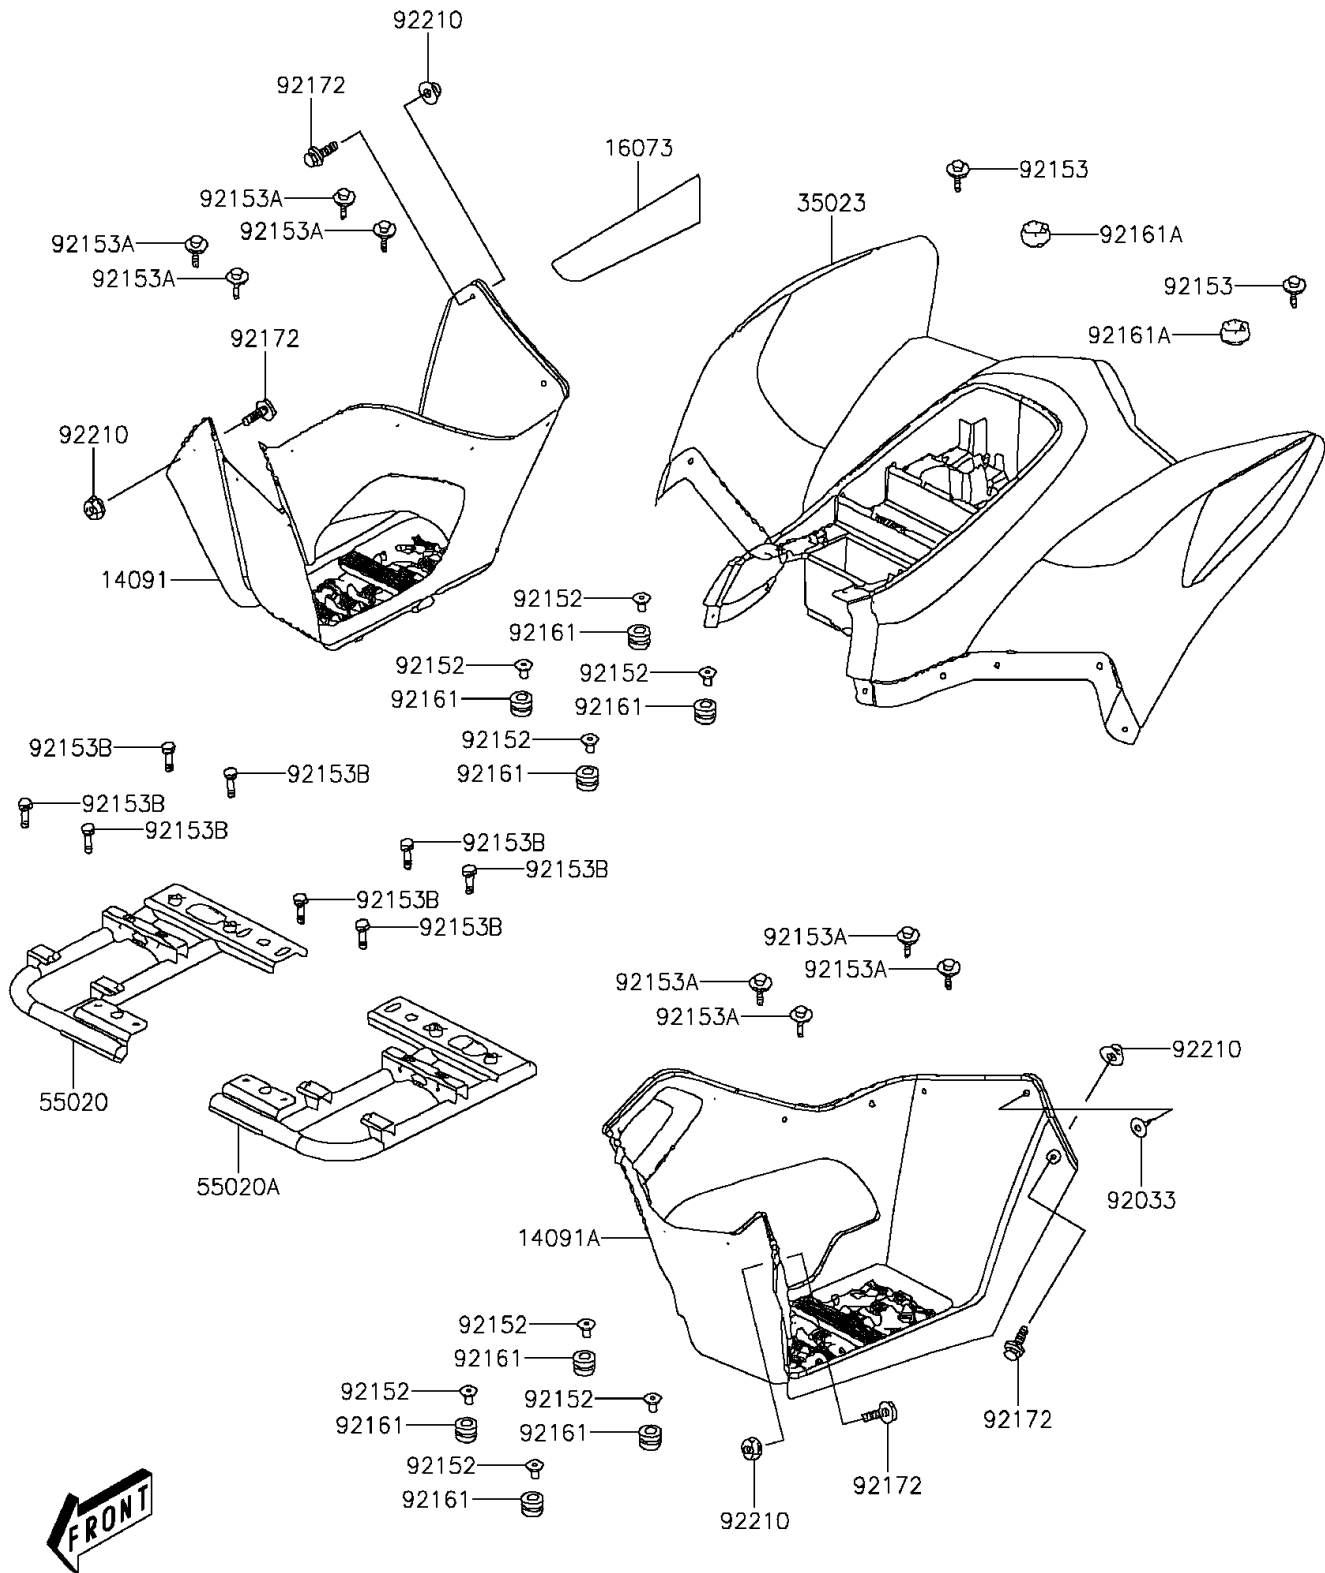

2016 KFX®90 PARTS DIAGRAM

Rear Fender(s)

F2172

2016 KFX®90 PARTS LIST

Rear Fender(s)

ITEM NAME	PART NUMBER	QUANTITY
COVER,SIDE,RH,BLACK (Ref # 14091)	14091-Y009-933	1
COVER,SIDE,LH,BLACK (Ref # 14091A)	14091-Y010-933	1
INSULATOR (Ref # 16073)	16073-Y003	1
FENDER-REAR,GREEN (Ref # 35023)	35023-Y001-930	1
GUARD,SIDE,RH (Ref # 55020)	55020-Y002	1
GUARD,SIDE,LH (Ref # 55020A)	55020-Y003	1
RIVET (Ref # 92033)	92033-Y010	1
COLLAR (Ref # 92152)	92152-Y014	1
BOLT,6X16 (Ref # 92153)	92153-Y018	1
BOLT,6X20 (Ref # 92153A)	92153-Y019	1
BOLT,FLANGE,8X16 (Ref # 92153B)	92153-Y032	1
DAMPER (Ref # 92161)	92161-Y003	1
DAMPER (Ref # 92161A)	92161-Y005	1
SCREW,6X16 (Ref # 92172)	92172-Y004	1
NUT (Ref # 92210)	92210-Y031	1