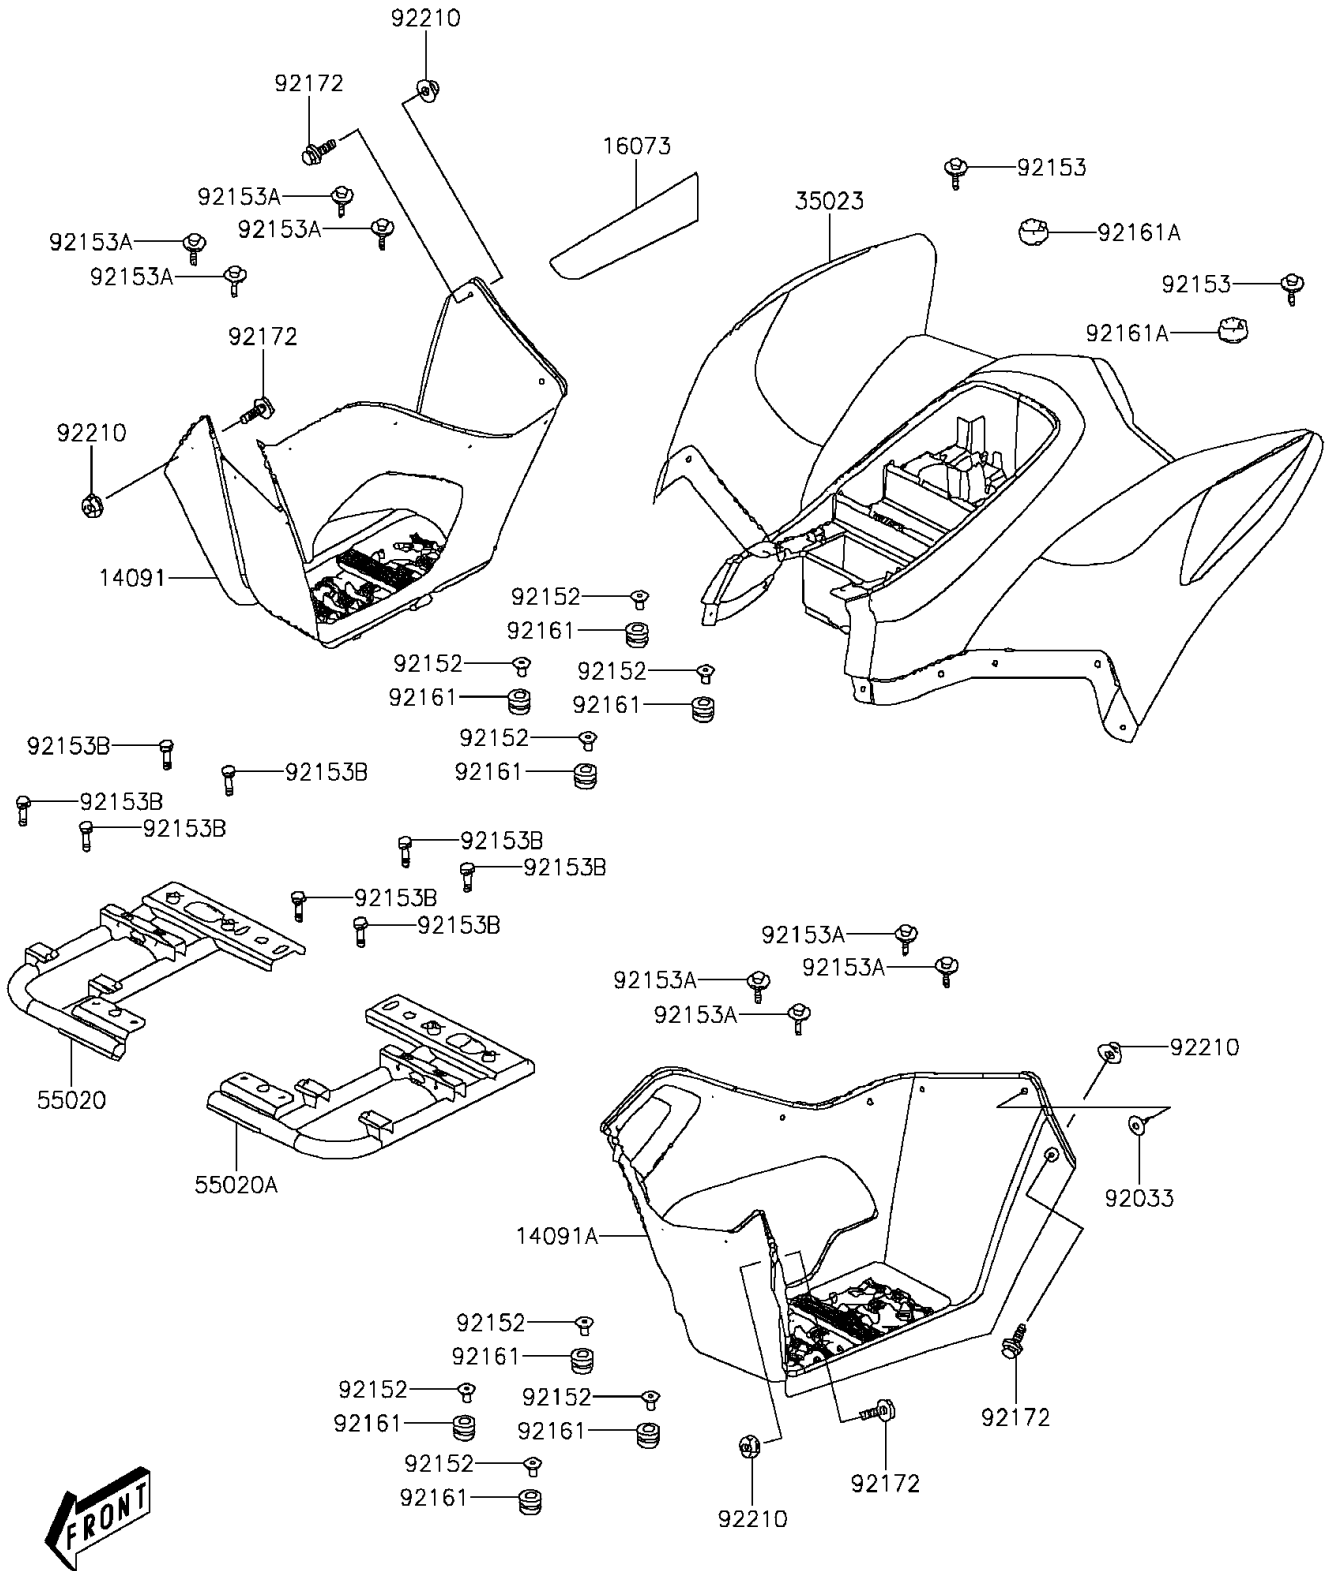

# 2016 KFX®90 PARTS DIAGRAM

Rear Fender(s)

F2172

## 2016 KFX®90 PARTS LIST

Rear Fender(s)

ITEM NAME	PART NUMBER	QUANTITY
COVER,SIDE,RH,BLACK (Ref # 14091)	14091-Y009-933	1
COVER,SIDE,LH,BLACK (Ref # 14091A)	14091-Y010-933	1
INSULATOR (Ref # 16073)	16073-Y003	1
FENDER-REAR,GREEN (Ref # 35023)	35023-Y001-930	1
GUARD,SIDE,RH (Ref # 55020)	55020-Y002	1
GUARD,SIDE,LH (Ref # 55020A)	55020-Y003	1
RIVET (Ref # 92033)	92033-Y010	16
COLLAR (Ref # 92152)	92152-Y014	8
BOLT,6X16 (Ref # 92153)	92153-Y018	5
BOLT,6X20 (Ref # 92153A)	92153-Y019	8
BOLT,FLANGE,8X16 (Ref # 92153B)	92153-Y032	8
DAMPER (Ref # 92161)	92161-Y003	8
DAMPER (Ref # 92161A)	92161-Y005	2
SCREW,6X16 (Ref # 92172)	92172-Y004	4
NUT (Ref # 92210)	92210-Y031	4