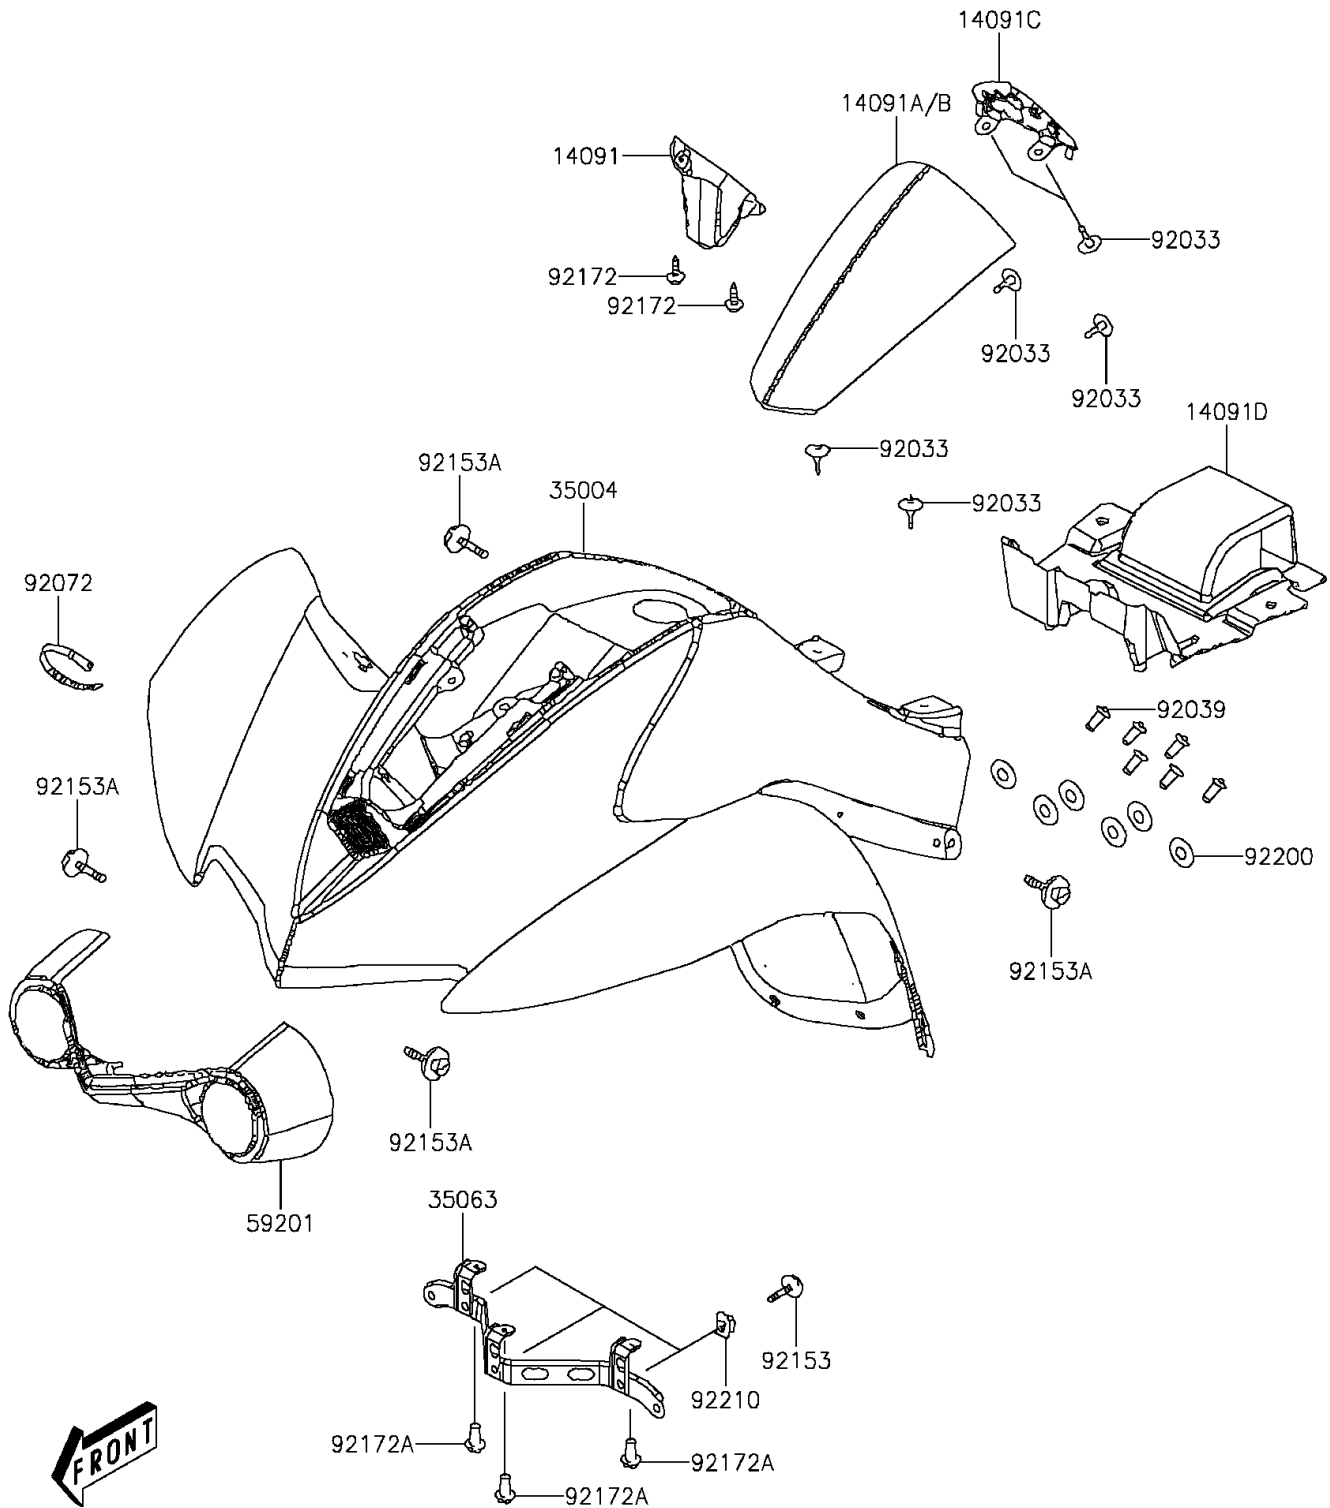

2016 KFX®90 PARTS DIAGRAM

Front Fender(s)

F2171

2016 KFX®90 PARTS LIST

Front Fender(s)

ITEM NAME	PART NUMBER	QUANTITY
COVER,MAIN SWITCH,BLACK (Ref # 14091)	14091-Y006-933	1
COVER,FRONT,BLACK (Ref # 14091B)	14091-Y007-933	1
COVER,CENTER,BLACK (Ref # 14091C)	14091-Y008-933	1
COVER,INNER,BLACK (Ref # 14091D)	14091-Y013-933	1
FENDER-FRONT,GREEN (Ref # 35004)	35004-Y001-930	1
STAY,FRONT FENDER (Ref # 35063)	35063-Y003	1
BUMPER,FRONT,BLACK (Ref # 59201)	59201-Y001-933	1
RIVET (Ref # 92033)	92033-Y010	1
RIVET,3.2X9.8 (Ref # 92039)	92039-Y001	1
BAND (Ref # 92072)	92072-Y003	1
BOLT,5X16 (Ref # 92153)	92153-Y013	1
BOLT,6X16 (Ref # 92153A)	92153-Y018	1
SCREW,4X12 (Ref # 92172)	92172-Y019	1
SCREW,TAPPING,5X16 (Ref # 92172A)	92172-Y020	1
WASHER,3MM (Ref # 92200)	92200-Y017	1
NUT,5MM (Ref # 92210)	92210-Y016	1