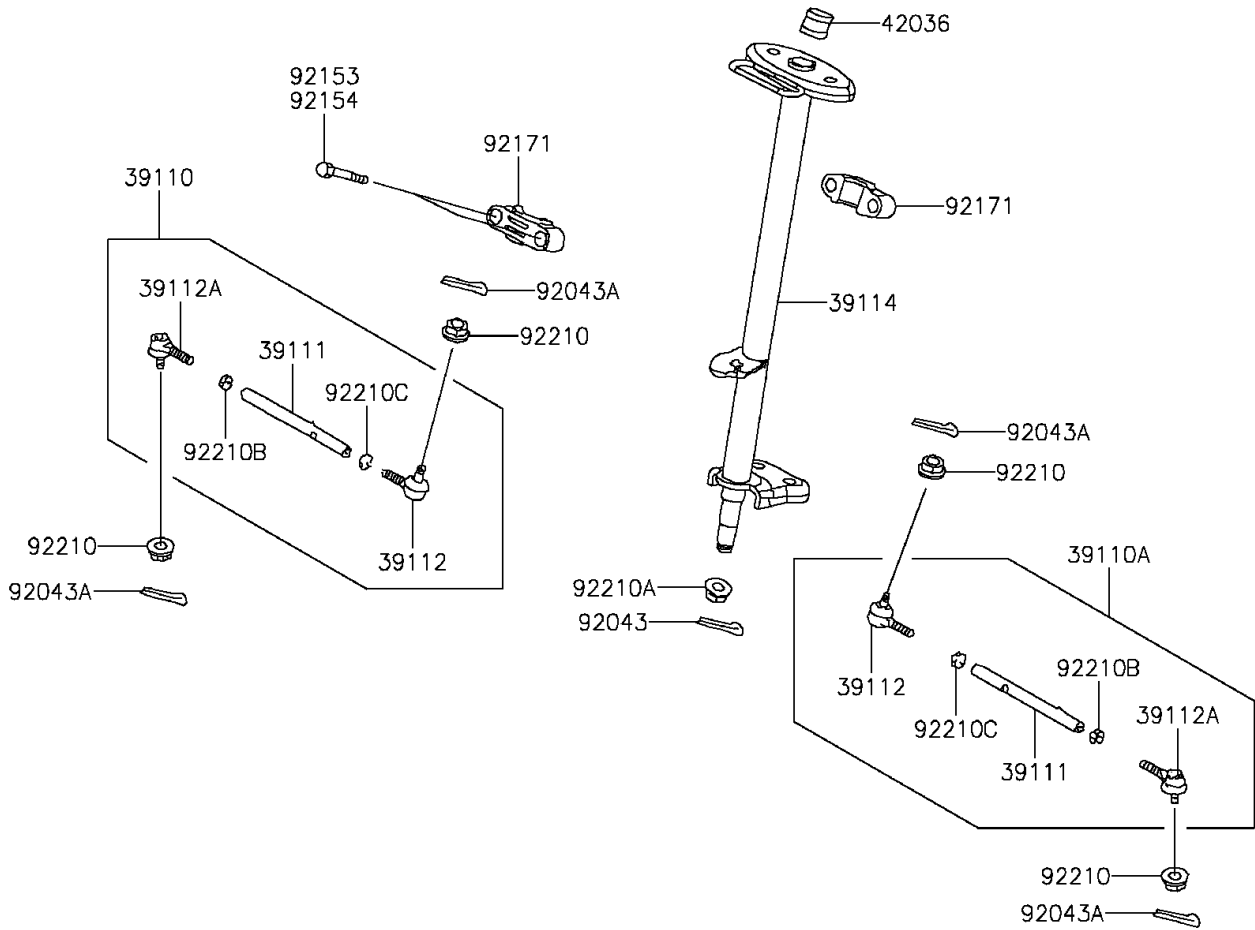

# 2016 KFX®90 PARTS DIAGRAM

## Steering Shaft

F2121

## 2016 KFX®90 PARTS LIST

### Steering Shaft

ITEM NAME	PART NUMBER	QUANTITY
ROD-ASSY-TIE,RH (Ref # 39110)	39110-Y003	1
ROD-ASSY-TIE,LH (Ref # 39110A)	39110-Y004	1
ROD-TIE (Ref # 39111)	39111-Y001	2
RODEND-TIE (Ref # 39112)	39112-Y003	2
RODEND-TIE (Ref # 39112A)	39112-Y004	2
SHAFT-COMP-STRG (Ref # 39114)	39114-Y001	1
SLEEVE (Ref # 42036)	42036-Y001	1
PIN,3X25 (Ref # 92043)	92043-Y009	1
PIN,2.5X20 (Ref # 92043A)	92043-Y010	4
BOLT,FLANGE,8X65 (Ref # 92154)	92154-Y120	2
CLAMP,STEERING SHAFT (Ref # 92171)	92171-Y006	2
NUT,10MM (Ref # 92210)	92210-Y010	4
NUT,14MM (Ref # 92210A)	92210-Y012	1
NUT,10MM (Ref # 92210B)	92210-Y021	2
NUT,10MM (Ref # 92210C)	92210-Y022	2