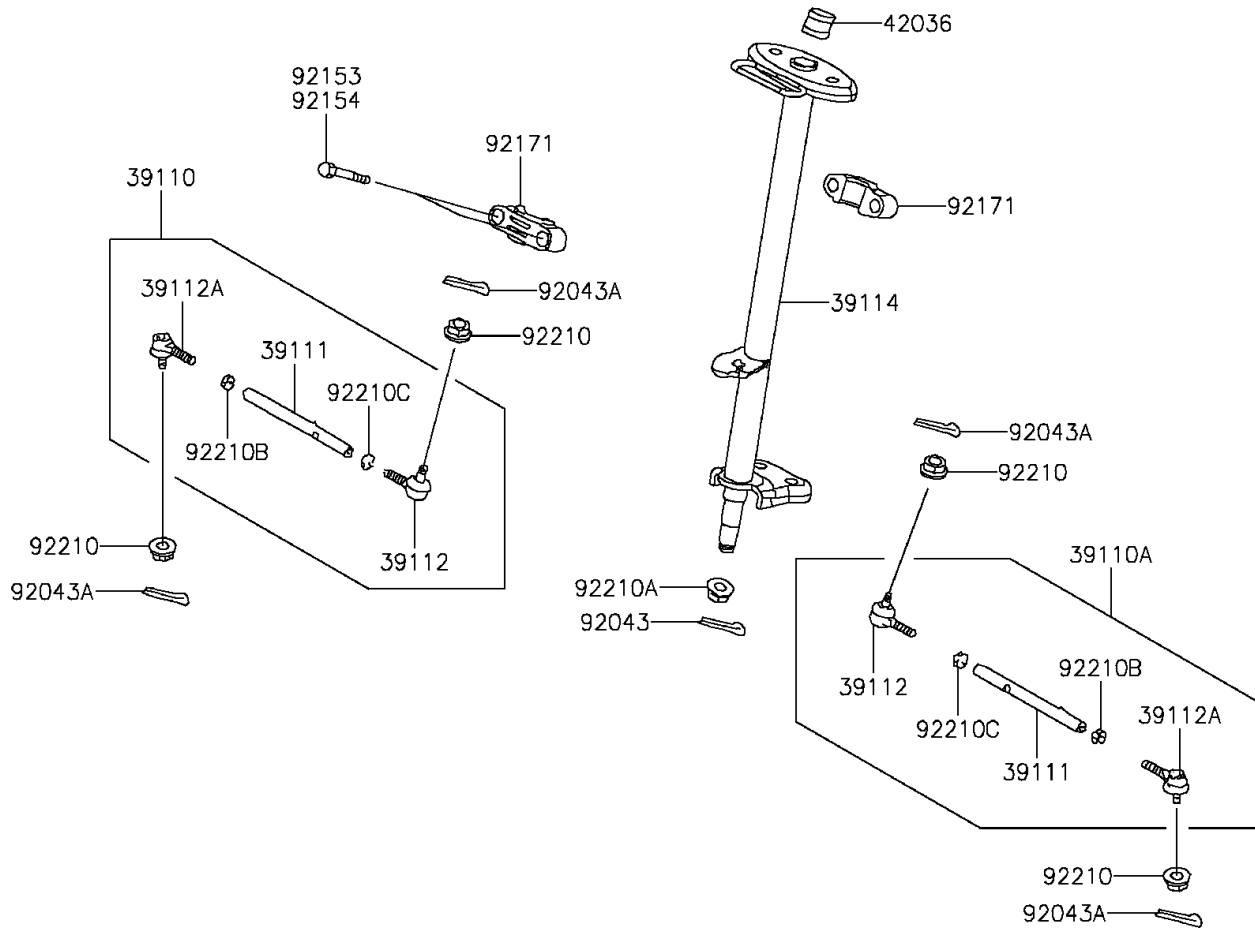

2016 KFX®90 PARTS DIAGRAM

Steering Shaft

F2121

2016 KFX®90 PARTS LIST

Steering Shaft

ITEM NAME	PART NUMBER	QUANTITY
ROD-ASSY-TIE,RH (Ref # 39110)	39110-Y003	1
ROD-ASSY-TIE,LH (Ref # 39110A)	39110-Y004	1
ROD-TIE (Ref # 39111)	39111-Y001	1
RODEND-TIE (Ref # 39112)	39112-Y003	1
RODEND-TIE (Ref # 39112A)	39112-Y004	1
SHAFT-COMP-STRG (Ref # 39114)	39114-Y001	1
SLEEVE (Ref # 42036)	42036-Y001	1
PIN,3X25 (Ref # 92043)	92043-Y009	1
PIN,2.5X20 (Ref # 92043A)	92043-Y010	1
BOLT,FLANGE,8X65 (Ref # 92154)	92154-Y120	1
CLAMP,STEERING SHAFT (Ref # 92171)	92171-Y006	1
NUT,10MM (Ref # 92210)	92210-Y010	1
NUT,14MM (Ref # 92210A)	92210-Y012	1
NUT,10MM (Ref # 92210B)	92210-Y021	1
NUT,10MM (Ref # 92210C)	92210-Y022	1