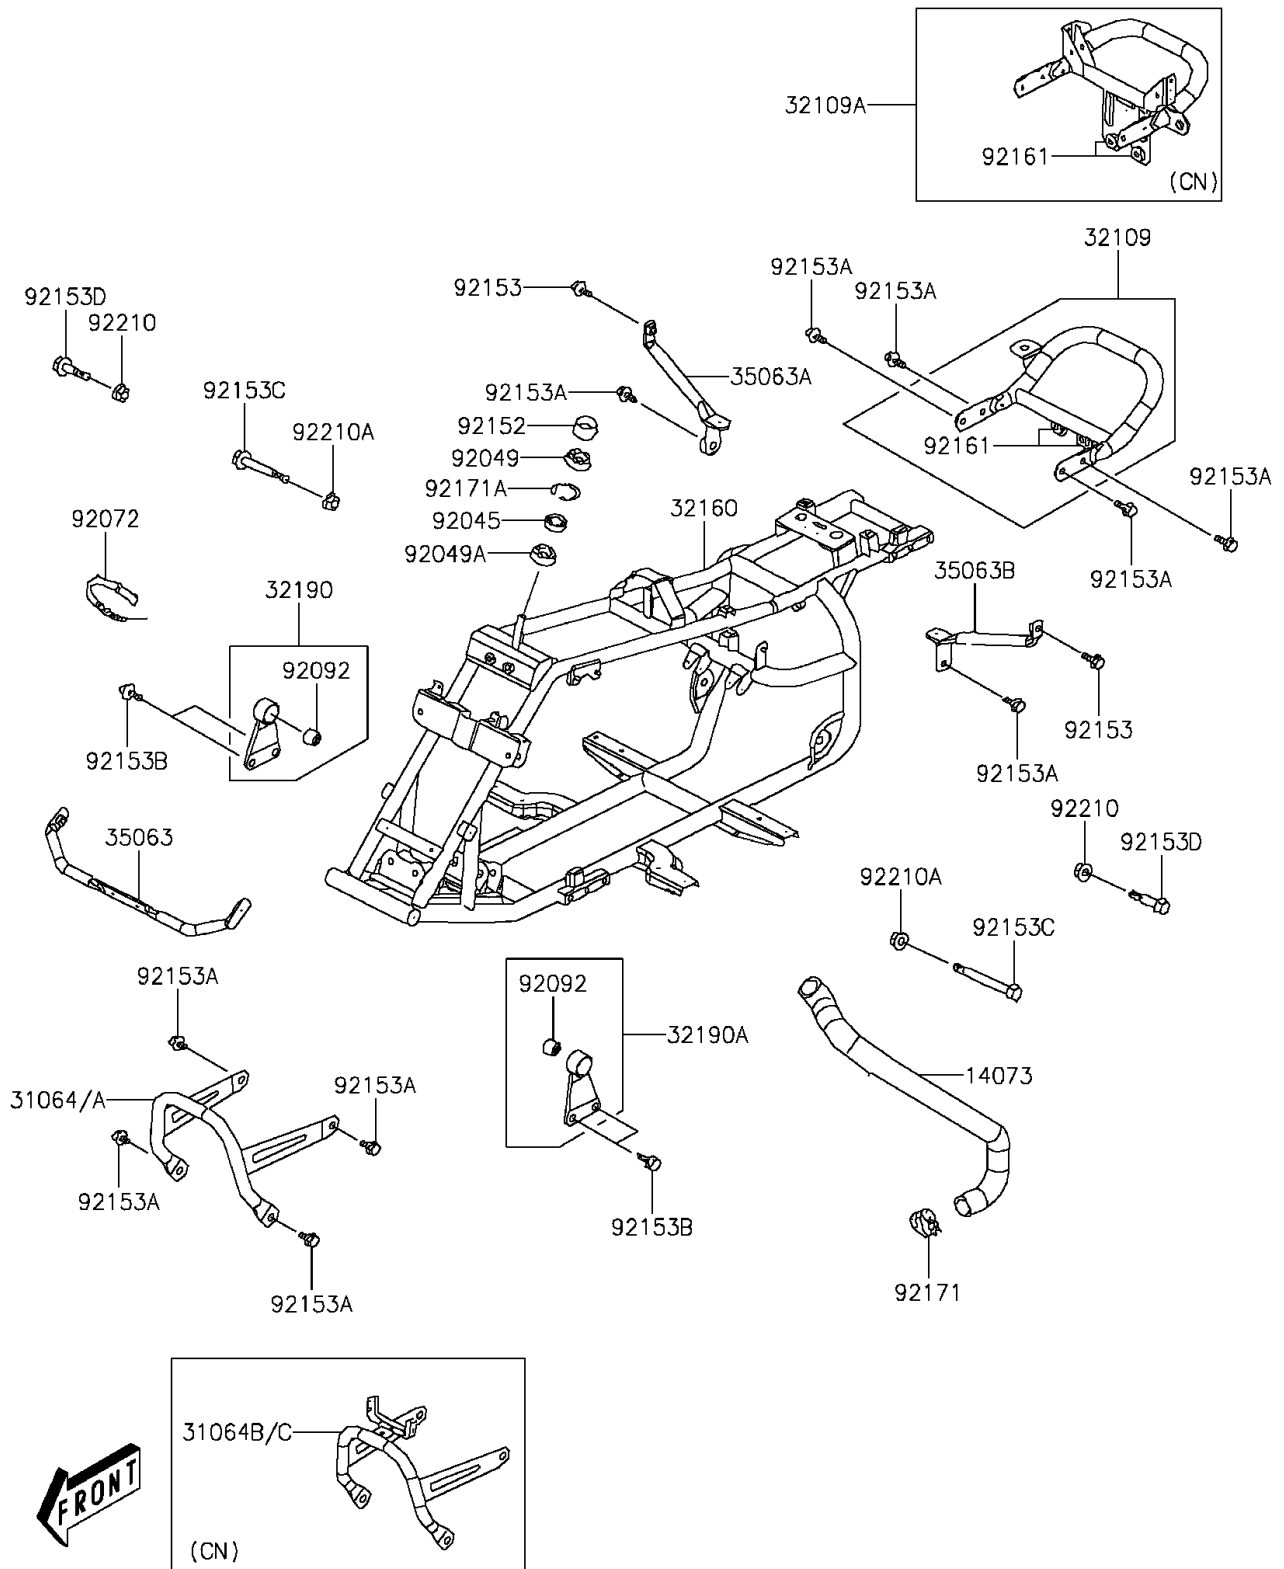

2016 KFX®90 PARTS DIAGRAM

Frame

F2120

2016 KFX®90 PARTS LIST

Frame

ITEM NAME	PART NUMBER	QUANTITY
DUCT (Ref # 14073)	14073-Y001	1
PIPE-COMP,FRONT BUMPER,BLACK (Ref # 31064)	31064-Y001-935	1
PIPE-COMP,FRONT BUMPER,BLACK (Ref # 31064B)	31064-Y002-935	1
GRIP-FRAME,RR (Ref # 32109)	32109-Y002	1
GRIP-FRAME,RR (Ref # 32109A)	32109-Y004	1
FRAME-COMP (Ref # 32160)	32160-Y002	1
BRACKET-ENGINE,RH (Ref # 32190)	32190-Y001	1
BRACKET-ENGINE,LH (Ref # 32190A)	32190-Y002	1
STAY,FR (Ref # 35063)	35063-Y002	1
STAY,REAR FENDER,RH (Ref # 35063A)	35063-Y004	1
STAY,REAR FENDER,LH (Ref # 35063B)	35063-Y005	1
BEARING-BALL,6002 (Ref # 92045)	92045-Y009	1
SEAL-OIL,18X32X7 (Ref # 92049)	92049-Y003	1
SEAL-OIL,22X35X7 (Ref # 92049A)	92049-Y005	1
BAND (Ref # 92072)	92072-Y003	1
BUSHING-RUBBER (Ref # 92092)	92092-Y001	1
COLLAR (Ref # 92152)	92152-Y009	1
BOLT,FLANGE,6X12 (Ref # 92153)	92153-Y023	1
BOLT,FLANGE,8X12 (Ref # 92153A)	92153-Y031	1
BOLT,FLANGE,8X16 (Ref # 92153B)	92153-Y032	1
BOLT,FLANGE,10X70 (Ref # 92153C)	92153-Y043	1
BOLT,FLANGE,8X40 (Ref # 92153D)	92153-Y069	1
DAMPER (Ref # 92161)	92161-Y006	1
CLAMP (Ref # 92171)	92171-Y004	1
CLAMP (Ref # 92171A)	92171-Y009	1
NUT,FLANGE,8MM (Ref # 92210)	92210-Y032	1
NUT,10MM (Ref # 92210A)	92210-Y034	1