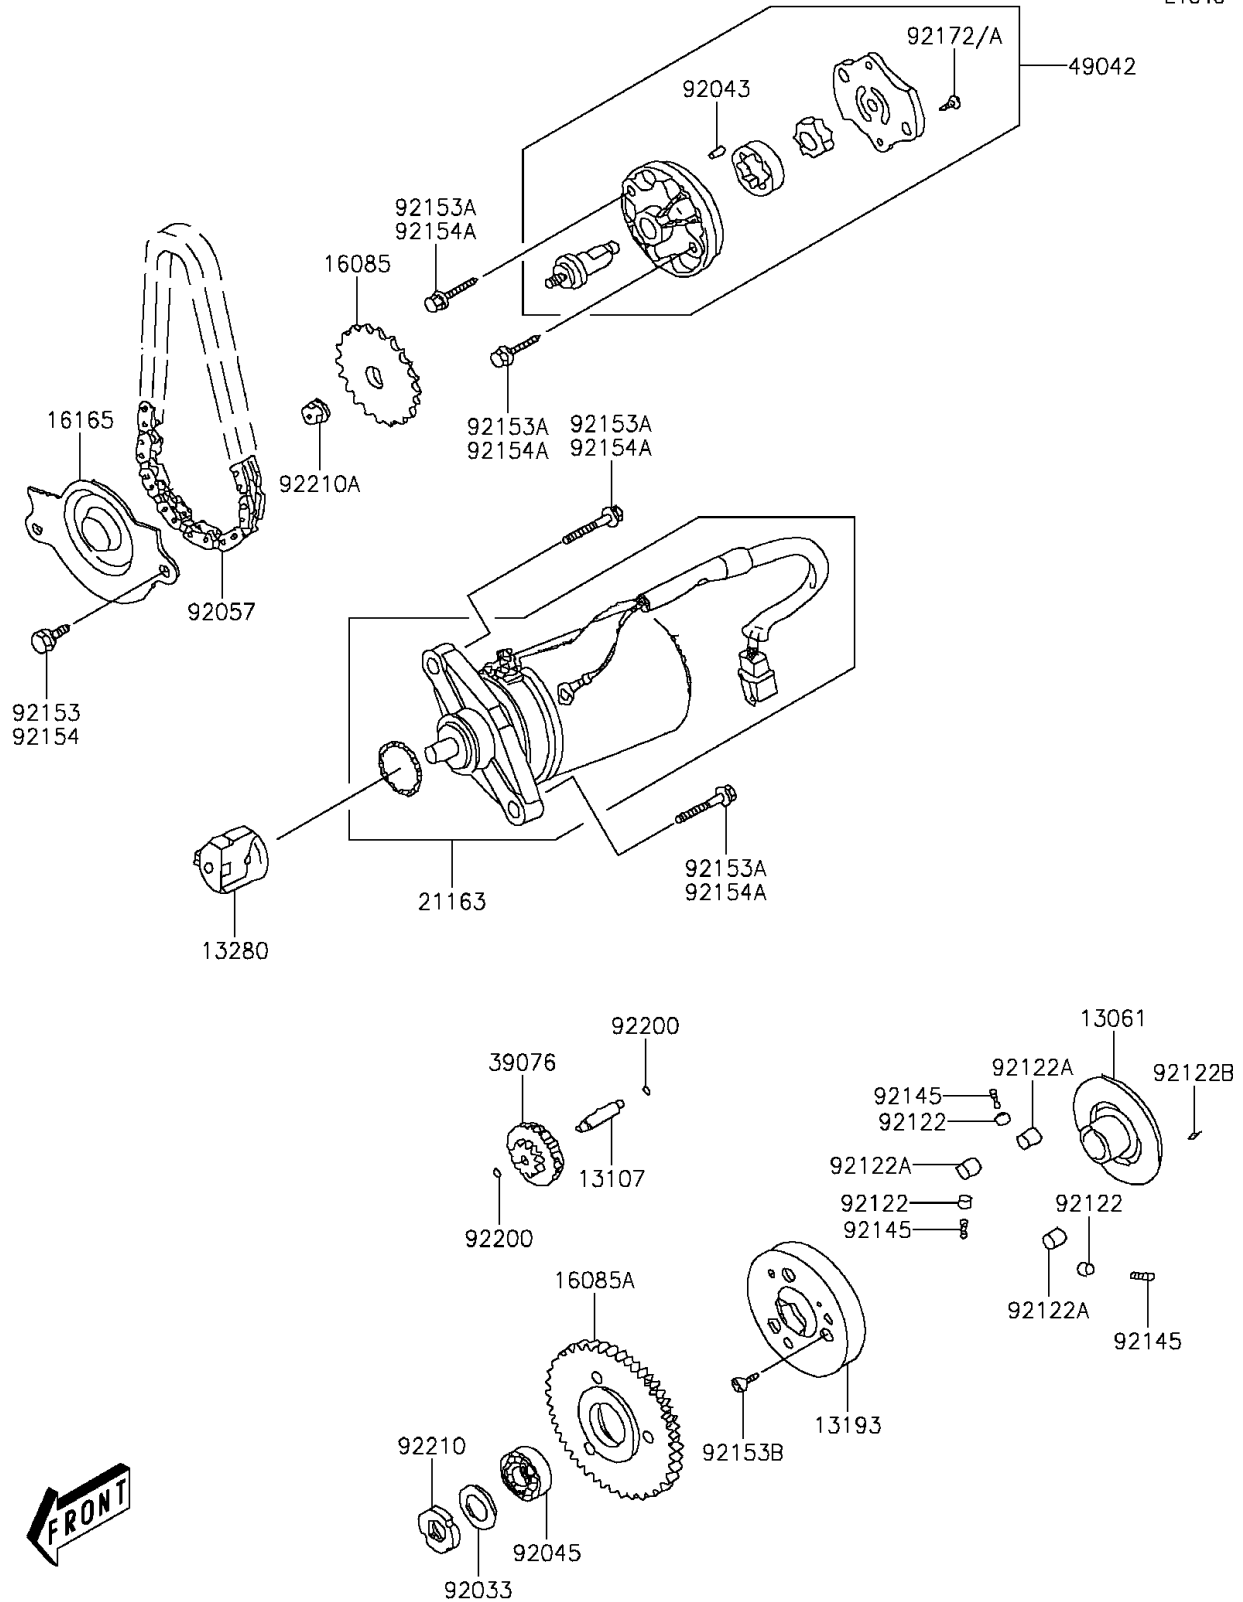

2016 KFX®90 PARTS DIAGRAM

Starter Motor

E1840

2016 KFX®90 PARTS LIST

Starter Motor

ITEM NAME	PART NUMBER	QUANTITY
BOSS,STARTER CLUTCH (Ref # 13061)	13061-Y001	1
SHAFT,STARTER REDUCTION (Ref # 13107)	13107-Y005	1
CLUTCH-ASSY-ONEWAY (Ref # 13193)	13193-Y001	1
HOLDER,STARTER REDUCTION (Ref # 13280)	13280-Y003	1
GEAR,OIL PUMP (Ref # 16085)	16085-Y001	1
GEAR,STARTER (Ref # 16085A)	16085-Y008	1
SEPARATOR,OIL (Ref # 16165)	16165-Y001	1
STARTER-ELECTRIC (Ref # 21163)	21163-Y002	1
LIMITER,STARTER REDUCTION (Ref # 39076)	39076-Y001	1
PUMP-OIL (Ref # 49042)	49042-Y001	1
RING-SNAP (Ref # 92033)	92033-Y008	1
PIN,DOWEL,4X65 (Ref # 92043)	92043-Y015	1
BEARING-BALL,6005LLUC3/L542 (Ref # 92045)	92045-Y012	1
CHAIN,OIL PUMP (Ref # 92057)	92057-Y003	1
ROLLER (Ref # 92122)	92122-Y004	1
ROLLER,10.2X11.5 (Ref # 92122A)	92122-Y005	1
ROLLER,6X10 (Ref # 92122B)	92122-Y006	1
SPRING (Ref # 92145)	92145-Y010	1
BOLT,SOCKET,6X12 (Ref # 92153B)	92153-Y059	1
BOLT,FLANGE,6X12 (Ref # 92154)	92154-Y035	1
BOLT,FLANGE,6X25 (Ref # 92154A)	92154-Y066	1
SCREW,3X10 (Ref # 92172A)	92172-Y066	1
WASHER,24X8.5 (Ref # 92200)	92200-Y013	1
NUT,24MM (Ref # 92210)	92210-Y001	1
NUT,6MM (Ref # 92210A)	92210-Y027	1