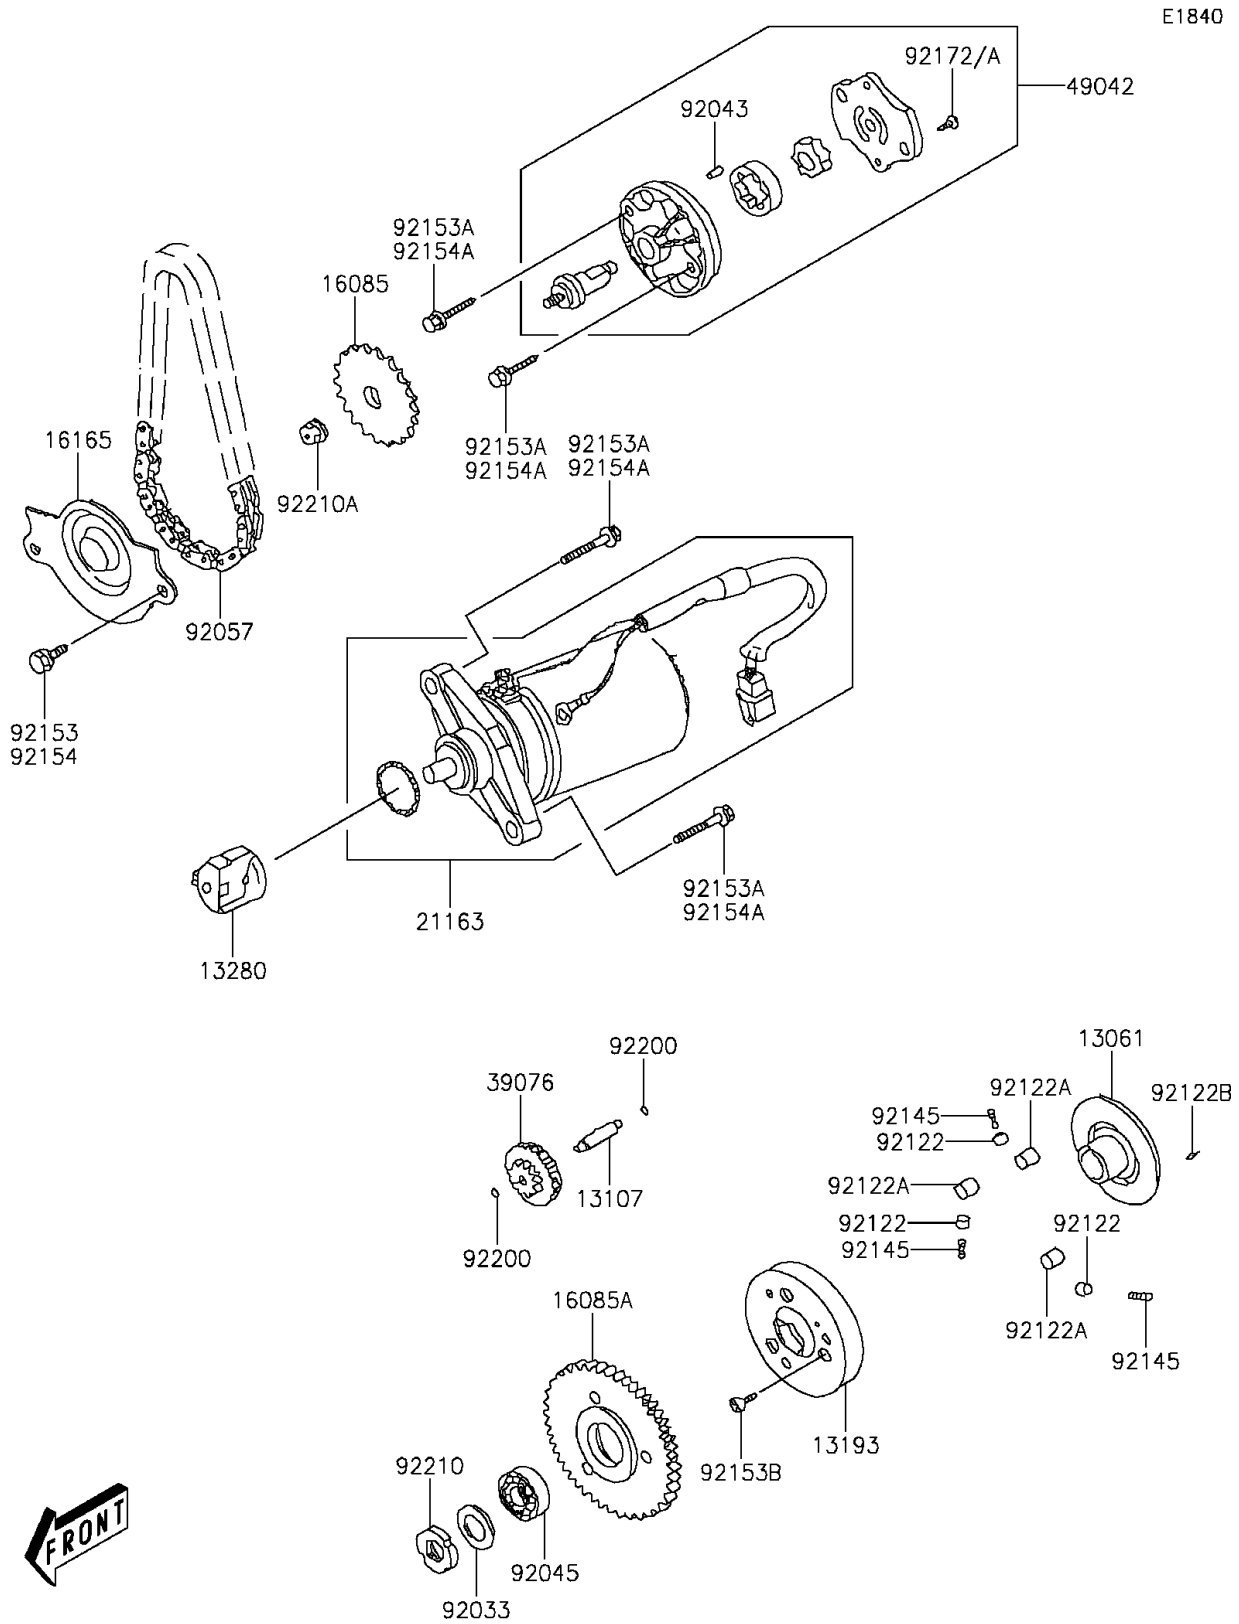

2012 KFX™ 90

PARTS DIAGRAM

Starter Motor

2012 KFX™ 90

PARTS LIST

Starter Motor

ITEM NAME	PART NUMBER	QUANTITY
BOSS,STARTER CLUTCH (Ref # 13061)	13061-Y001	1
SHAFT,STARTER REDUCTION (Ref # 13107)	13107-Y005	1
CLUTCH-ASSY-ONEWAY (Ref # 13193)	13193-Y001	1
HOLDER,STARTER REDUCTION (Ref # 13280)	13280-Y003	1
GEAR,OIL PUMP (Ref # 16085)	16085-Y001	1
GEAR,STARTER (Ref # 16085A)	16085-Y008	1
SEPARATOR,OIL (Ref # 16165)	16165-Y001	1
STARTER-ELECTRIC (Ref # 21163)	21163-Y002	1
LIMITER,STARTER REDUCTION (Ref # 39076)	39076-Y001	1
PUMP-OIL (Ref # 49042)	49042-Y001	1
RING-SNAP (Ref # 92033)	92033-Y008	1
PIN,DOWEL,4X65 (Ref # 92043)	92043-Y015	1
BEARING-BALL,6005LLUC3/L542 (Ref # 92045)	92045-Y012	1
CHAIN,OIL PUMP (Ref # 92057)	92057-Y003	1
ROLLER (Ref # 92122)	92122-Y004	3
ROLLER,10.2X11.5 (Ref # 92122A)	92122-Y005	3
ROLLER,6X10 (Ref # 92122B)	92122-Y006	1
SPRING (Ref # 92145)	92145-Y010	3
BOLT,FLANGE,6X12 (Ref # 92153)	92153-Y046	2
BOLT,FLANGE,6X25 (Ref # 92153A)	92153-Y051	4
BOLT,SOCKET,6X12 (Ref # 92153B)	92153-Y059	3
SCREW,3X10 (Ref # 92172)	92172-Y006	1
WASHER,24X8.5 (Ref # 92200)	92200-Y013	2
NUT,24MM (Ref # 92210)	92210-Y001	1
NUT,6MM (Ref # 92210A)	92210-Y027	1