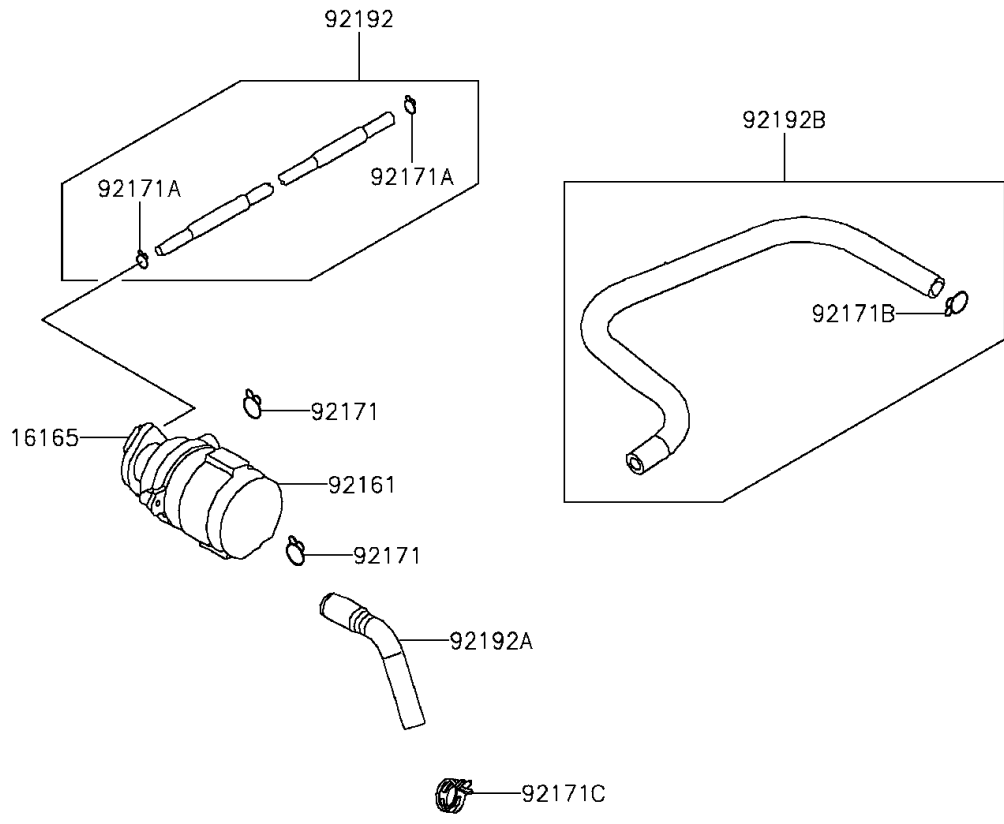

2016 KFX®90 PARTS DIAGRAM

Second Air

E1650

2016 KFX®90 PARTS LIST

Second Air

| ITEM NAME | PART NUMBER | QUANTITY |
|-------------------------------------|--------------------|-----------------|
| SEPARATOR (Ref # 16165) | 16165-Y002 | 1 |
| DAMPER (Ref # 92161) | 92161-Y008 | 1 |
| CLAMP (Ref # 92171) | 92171-Y016 | 2 |
| CLAMP (Ref # 92171A) | 92171-Y017 | 2 |
| CLAMP (Ref # 92171B) | 92171-Y020 | 1 |
| CLAMP (Ref # 92171C) | 92171-Y022 | 1 |
| TUBE,VACUUM (Ref # 92192) | 92192-Y007 | 1 |
| TUBE,AICV-REED VALVE (Ref # 92192A) | 92192-Y009 | 1 |
| TUBE,AIR-AICV (Ref # 92192B) | 92192-Y010 | 1 |