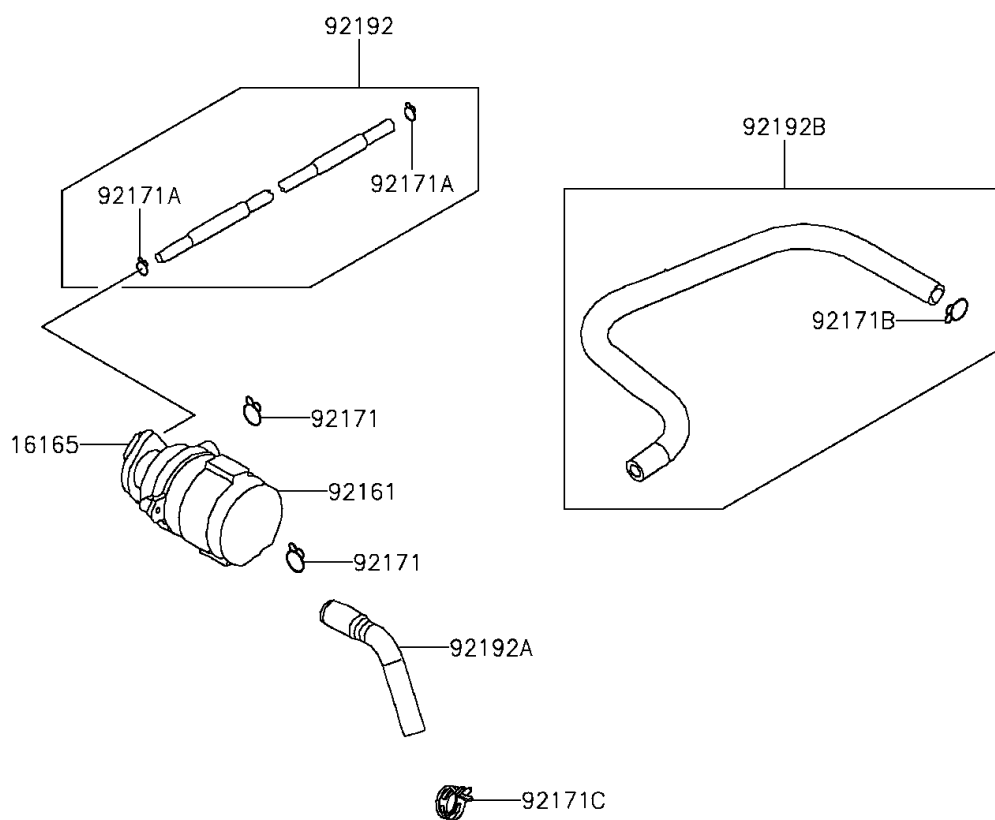

2016 KFX[®]90 PARTS DIAGRAM

Second Air

E1650

2016 KFX®90 PARTS LIST

Second Air

ITEM NAME	PART NUMBER	QUANTITY
SEPARATOR (Ref # 16165)	16165-Y002	1
DAMPER (Ref # 92161)	92161-Y008	1
CLAMP (Ref # 92171)	92171-Y016	1
CLAMP (Ref # 92171A)	92171-Y017	1
CLAMP (Ref # 92171B)	92171-Y020	1
CLAMP (Ref # 92171C)	92171-Y022	1
TUBE,VACUUM (Ref # 92192)	92192-Y007	1
TUBE,AICV-REED VALVE (Ref # 92192A)	92192-Y009	1
TUBE,AIR-AICV (Ref # 92192B)	92192-Y010	1