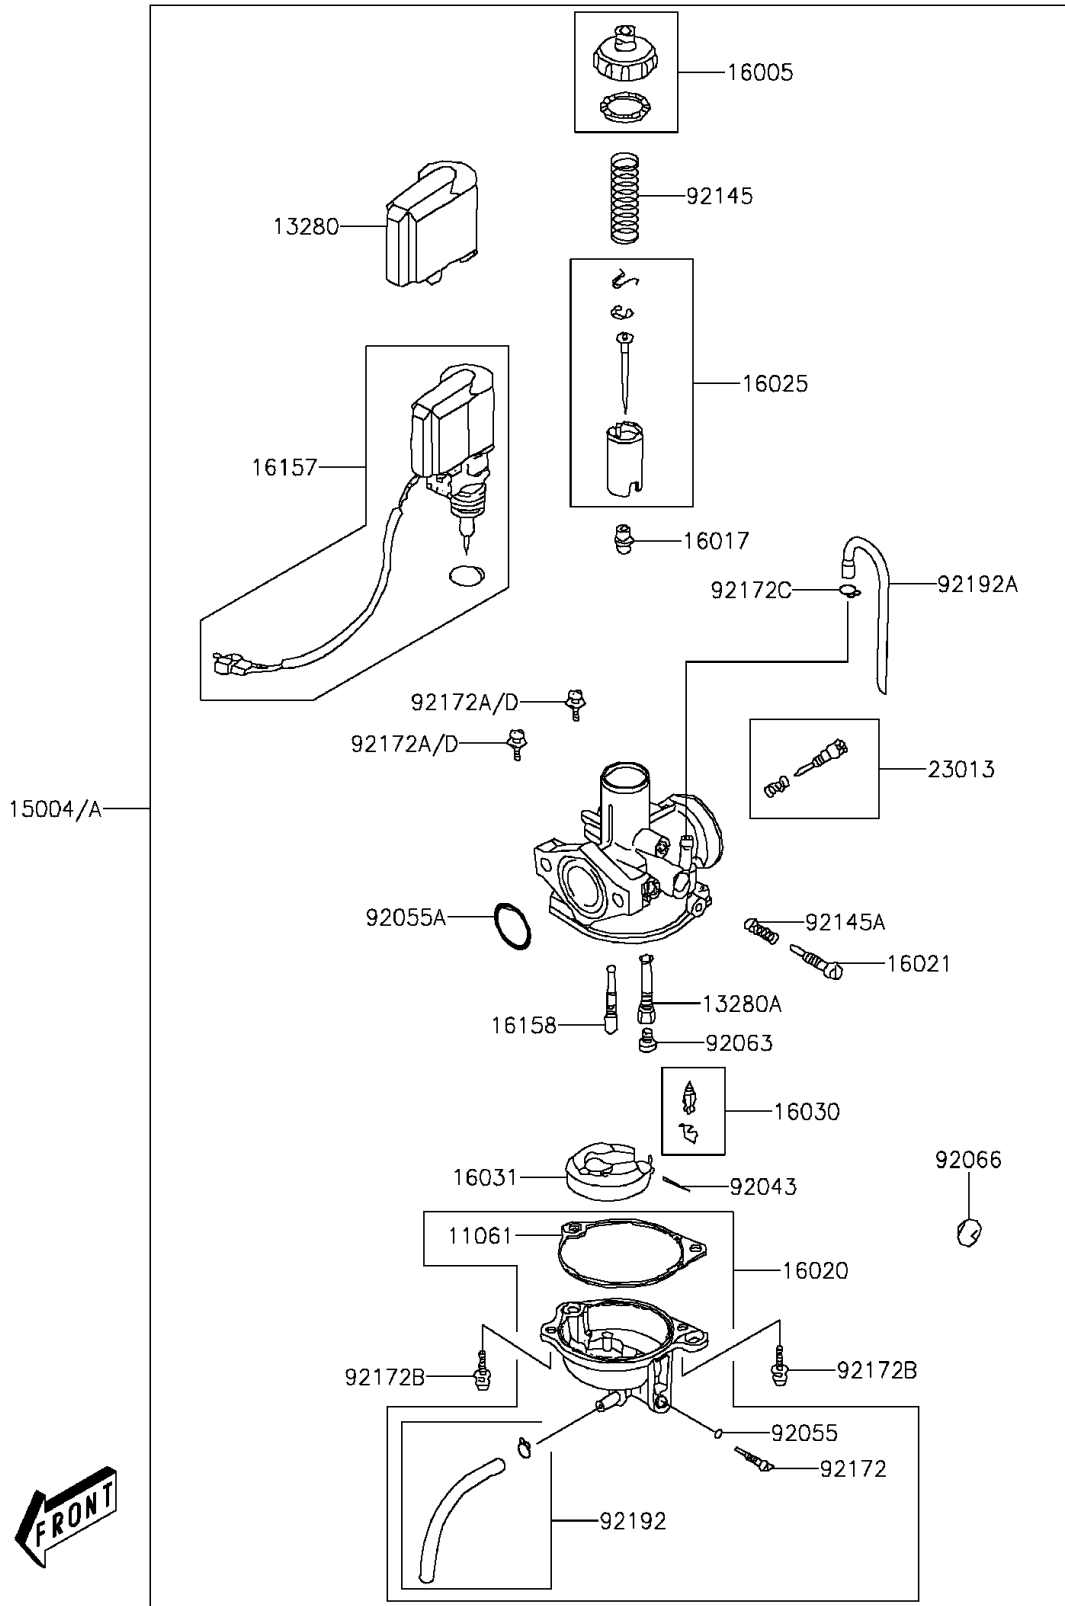

## 2016 KFX®90 PARTS DIAGRAM

Carburetor(ADF-AGF)

E1611A

## 2016 KFX®90 PARTS LIST

Carburetor(ADF-AGF)

ITEM NAME	PART NUMBER	QUANTITY
GASKET,FLOAT CHAMBER (Ref # 11061)	11061-Y021	1
HOLDER,CAP (Ref # 13280)	13280-Y008	1
HOLDER,NEEDLE JET (Ref # 13280A)	13280-Y012	1
CARBURETOR-ASSY (Ref # 15004A)	15004-Y008	1
TOP-CHAMBER (Ref # 16005)	16005-Y001	1
JET-NEEDLE (Ref # 16017)	16017-Y001	1
CHAMBER-FLOAT (Ref # 16020)	16020-Y001	1
SCREW-THROTTLE STOP (Ref # 16021)	16021-Y001	1
VALVE-THROTTLE (Ref # 16025)	16025-Y004	1
VALVE-FLOAT,ASSY (Ref # 16030)	16030-Y002	1
FLOAT (Ref # 16031)	16031-Y001	1
JET-STARTER (Ref # 16157)	16157-Y001	1
JET-SLOW (Ref # 16158)	16158-Y001	1
SCREW-ASSY,ADJUST (Ref # 23013)	23013-Y001	1
PIN (Ref # 92043)	92043-Y002	1
RING-O (Ref # 92055)	92055-Y001	1
RING-O (Ref # 92055A)	92055-Y016	1
JET-MAIN (Ref # 92063)	92063-Y001	1
PLUG (Ref # 92066)	92066-Y008	1
SPRING (Ref # 92145)	92145-Y002	1
SPRING (Ref # 92145A)	92145-Y004	1
SCREW,DRAIN (Ref # 92172)	92172-Y001	1
SCREW (Ref # 92172B)	92172-Y013	1
CLAMP (Ref # 92172C)	92172-Y023	1
SCREW,4X8 (Ref # 92172D)	92172-Y065	1
TUBE,ASSY (Ref # 92192)	92192-Y006	1
TUBE (Ref # 92192A)	92192-Y011	1