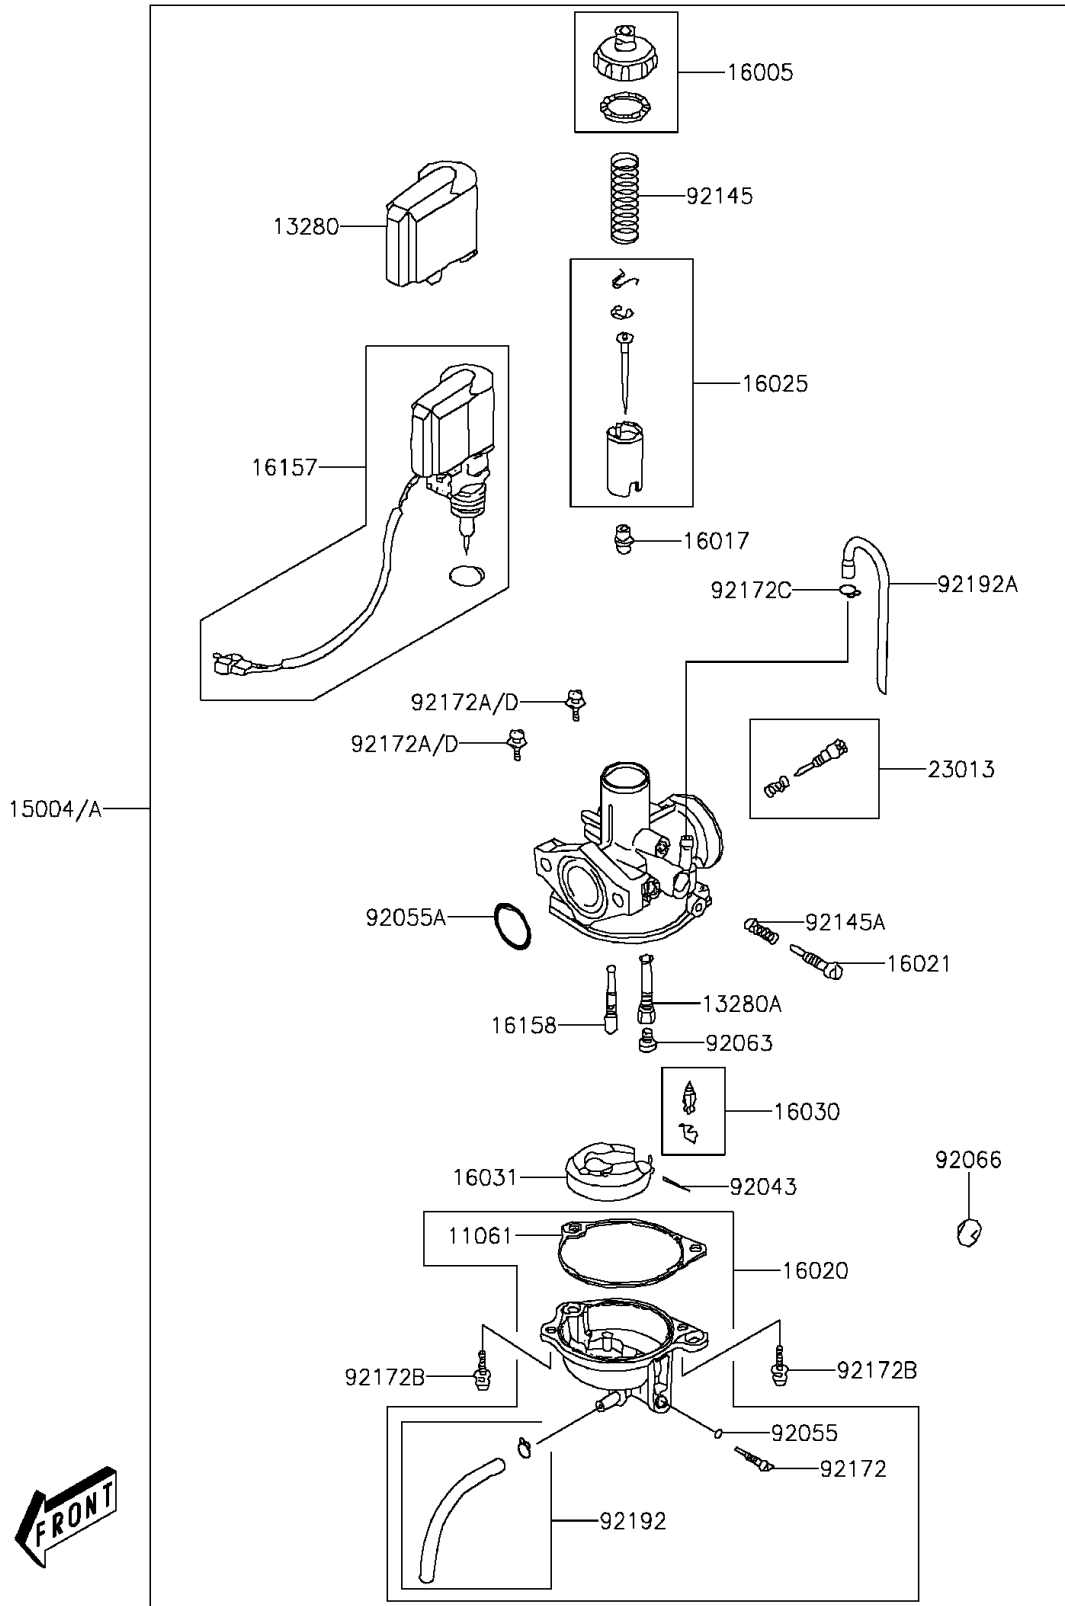

# 2016 KFX®90 PARTS DIAGRAM

Carburetor(ADF-AGF)

E1611A

## 2016 KFX® 90 PARTS LIST

Carburetor(ADF-AGF)

ITEM NAME	PART NUMBER	QUANTITY
GASKET,FLOAT CHAMBER (Ref # 11061)	11061-Y021	1
HOLDER,CAP (Ref # 13280)	13280-Y008	1
HOLDER,NEEDLE JET (Ref # 13280A)	13280-Y012	1
CARBURETOR-ASSY (Ref # 15004A)	15004-Y008	1
TOP-CHAMBER (Ref # 16005)	16005-Y001	1
JET-NEEDLE (Ref # 16017)	16017-Y001	1
CHAMBER-FLOAT (Ref # 16020)	16020-Y001	1
SCREW-THROTTLE STOP (Ref # 16021)	16021-Y001	1
VALVE-THROTTLE (Ref # 16025)	16025-Y004	1
VALVE-FLOAT,ASSY (Ref # 16030)	16030-Y002	1
FLOAT (Ref # 16031)	16031-Y001	1
JET-STARTER (Ref # 16157)	16157-Y001	1
JET-SLOW (Ref # 16158)	16158-Y001	1
SCREW-ASSY,ADJUST (Ref # 23013)	23013-Y001	1
PIN (Ref # 92043)	92043-Y002	1
RING-O (Ref # 92055)	92055-Y001	1
RING-O (Ref # 92055A)	92055-Y016	1
JET-MAIN (Ref # 92063)	92063-Y001	1
PLUG (Ref # 92066)	92066-Y008	1
SPRING (Ref # 92145)	92145-Y002	1
SPRING (Ref # 92145A)	92145-Y004	1
SCREW,DRAIN (Ref # 92172)	92172-Y001	1
SCREW (Ref # 92172B)	92172-Y013	2
CLAMP (Ref # 92172C)	92172-Y023	1
SCREW,4X8 (Ref # 92172D)	92172-Y065	2
TUBE,ASSY (Ref # 92192)	92192-Y006	1
TUBE (Ref # 92192A)	92192-Y011	1