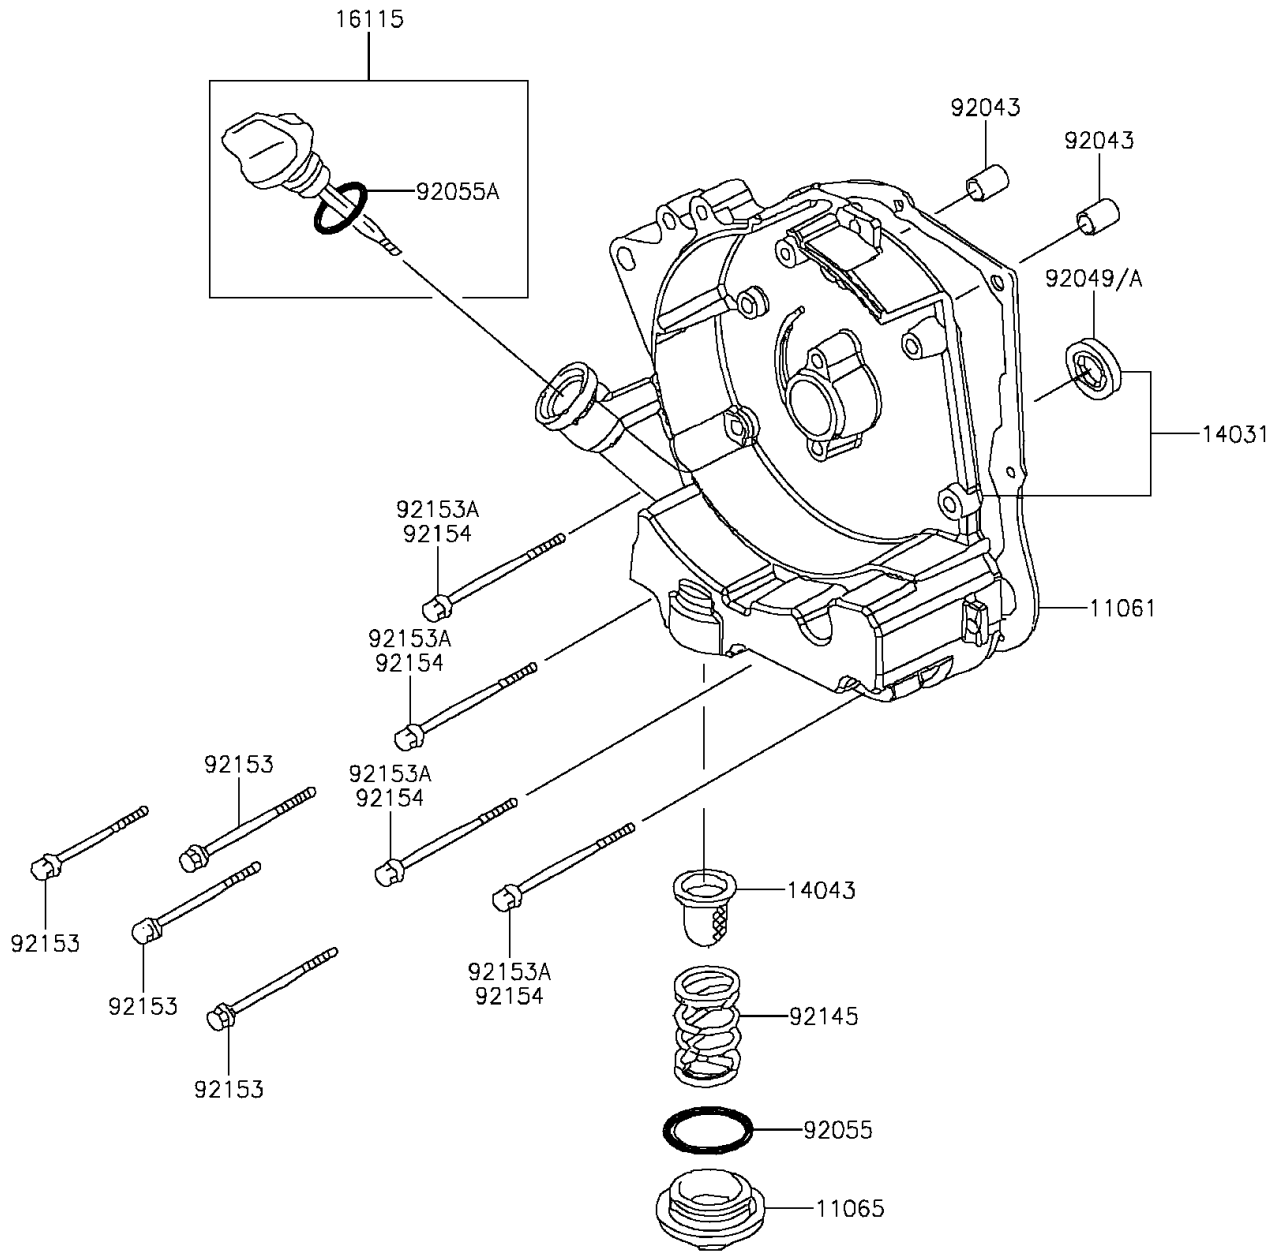

2016 KFX®90 PARTS DIAGRAM

Engine Cover(s)

E1431

2016 KFX®90 PARTS LIST

Engine Cover(s)

ITEM NAME	PART NUMBER	QUANTITY
GASKET,GENERATOR (Ref # 11061)	11061-Y005	1
CAP (Ref # 11065)	11065-Y006	1
COVER-GENERATOR (Ref # 14031)	14031-Y001	1
FILTER,OIL (Ref # 14043)	14043-Y001	1
CAP-OIL FILLER (Ref # 16115)	16115-Y001	1
PIN,8X14 (Ref # 92043)	92043-Y012	1
SEAL-OIL,19.8X30X5 (Ref # 92049A)	92049-Y037	1
RING-O,30.8MM (Ref # 92055)	92055-Y005	1
RING-O,18X3 (Ref # 92055A)	92055-Y011	1
SPRING (Ref # 92145)	92145-Y005	1
BOLT,FLANGE,6X85 (Ref # 92153)	92153-Y055	1
BOLT,FLANGE,6X100 (Ref # 92154)	92154-Y144	1