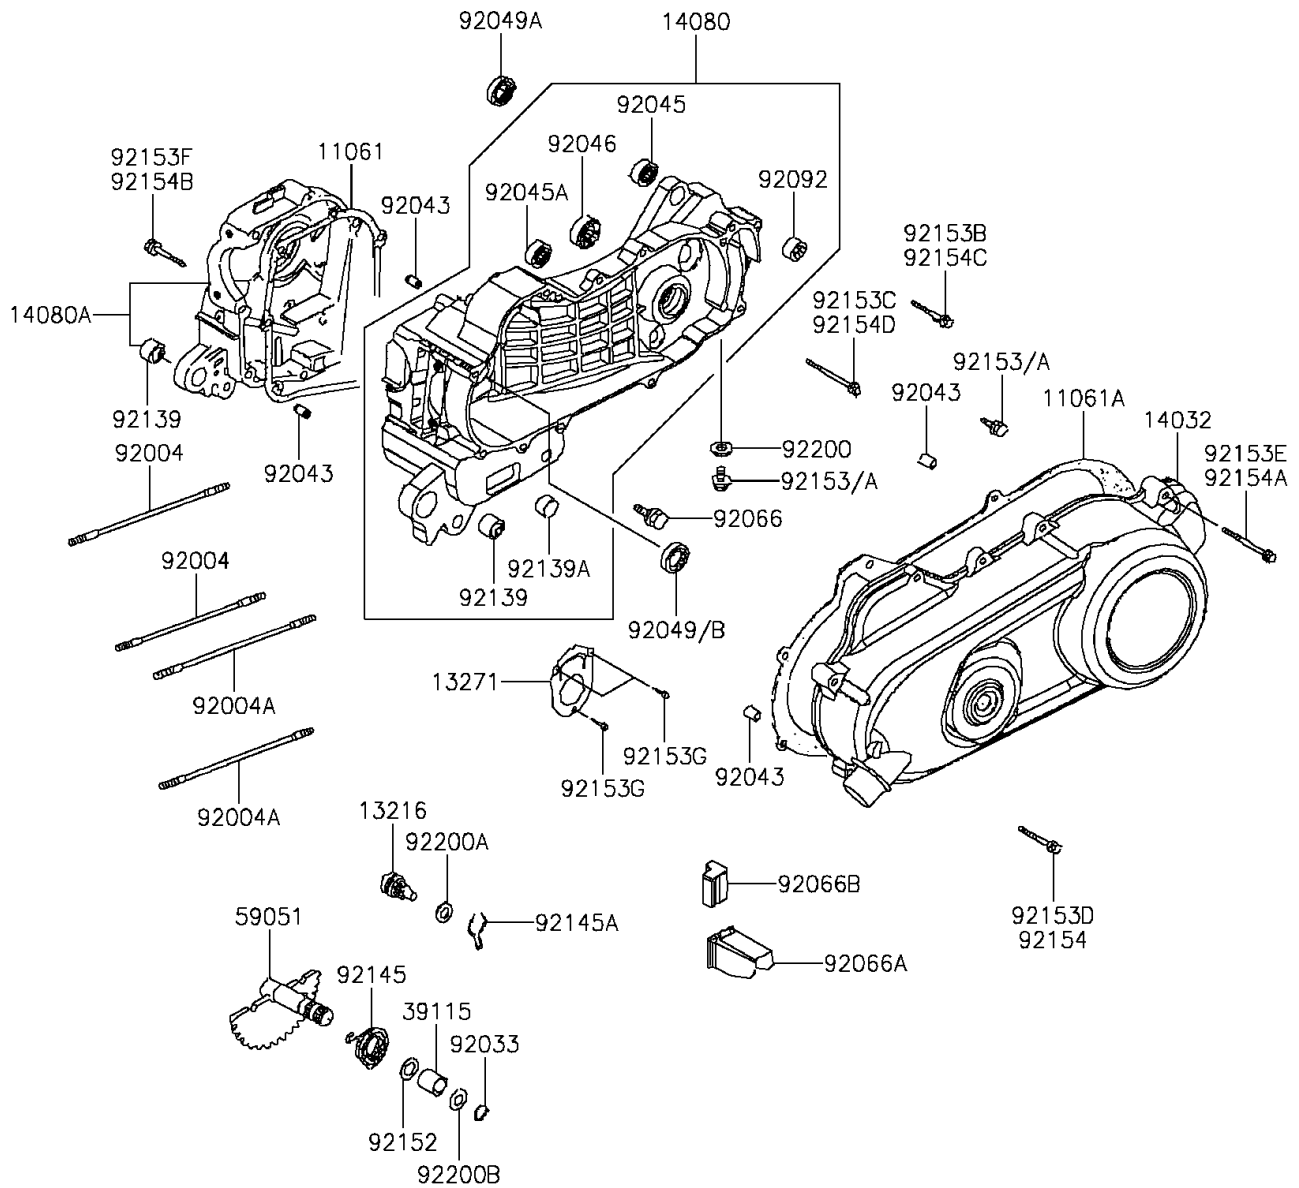

2016 KFX®90 PARTS DIAGRAM

Crankcase

E1411

2016 KFX®90 PARTS LIST

Crankcase

ITEM NAME	PART NUMBER	QUANTITY
GASKET,CRANK CASE (Ref # 11061)	11061-Y003	1
GASKET,CLUTCH COVER (Ref # 11061A)	11061-Y007	1
GEAR-COMP,KICK DRIVEN (Ref # 13216)	13216-Y002	1
PLATE (Ref # 13271)	13271-Y002	1
COVER-CLUTCH,BLACK (Ref # 14032)	14032-Y002-931	1
CRANKCASE,LH (Ref # 14080)	14080-Y003	1
CRANKCASE,RH (Ref # 14080A)	14080-Y007	1
SHAFT-IDLER,KICK (Ref # 39115)	39115-Y001	1
GEAR-SPUR,KICK STARTER (Ref # 59051)	59051-Y001	1
STUD,8X182.5 (Ref # 92004)	92004-Y002	1
STUD,8X190.5 (Ref # 92004A)	92004-Y004	1
RING-SNAP (Ref # 92033)	92033-Y012	1
PIN,8X14 (Ref # 92043)	92043-Y012	1
BEARING-BALL,6203 (Ref # 92045)	92045-Y006	1
BEARING-BALL,6204 (Ref # 92045A)	92045-Y007	1
BEARING-NEEDLE (Ref # 92046)	92046-Y003	1
SEAL-OIL,20X32X6 (Ref # 92049A)	92049-Y004	1
SEAL-OIL,19.8X30X5 (Ref # 92049B)	92049-Y037	1
PLUG,DRAIN (Ref # 92066)	92066-Y003	1
PLUG (Ref # 92066A)	92066-Y005	1
PLUG (Ref # 92066B)	92066-Y007	1
BUSHING-RUBBER (Ref # 92092)	92092-Y002	1
BUSHING (Ref # 92139)	92139-Y001	1
BUSHING (Ref # 92139A)	92139-Y002	1
SPRING (Ref # 92145)	92145-Y001	1
SPRING,KICK DRIVEN GEAR (Ref # 92145A)	92145-Y011	1
COLLAR (Ref # 92152)	92152-Y006	1
BOLT,FLANGE,8X12 (Ref # 92153A)	92153-Y031	1
BOLT,5X10 (Ref # 92153G)	92153-Y058	1

2016 KFX®90 PARTS LIST

Crankcase

ITEM NAME	PART NUMBER	QUANTITY
BOLT,FLANGE,6X28 (Ref # 92154)	92154-Y068	1
BOLT,FLANGE,6X35 (Ref # 92154A)	92154-Y069	1
BOLT,FLANGE,6X45 (Ref # 92154B)	92154-Y135	1
BOLT,FLANGE,8X45 (Ref # 92154C)	92154-Y136	1
BOLT,FLANGE,8X60 (Ref # 92154D)	92154-Y141	1
WASHER,8MM (Ref # 92200)	92200-Y001	1
WASHER,10MM (Ref # 92200A)	92200-Y002	1
WASHER (Ref # 92200B)	92200-Y008	1