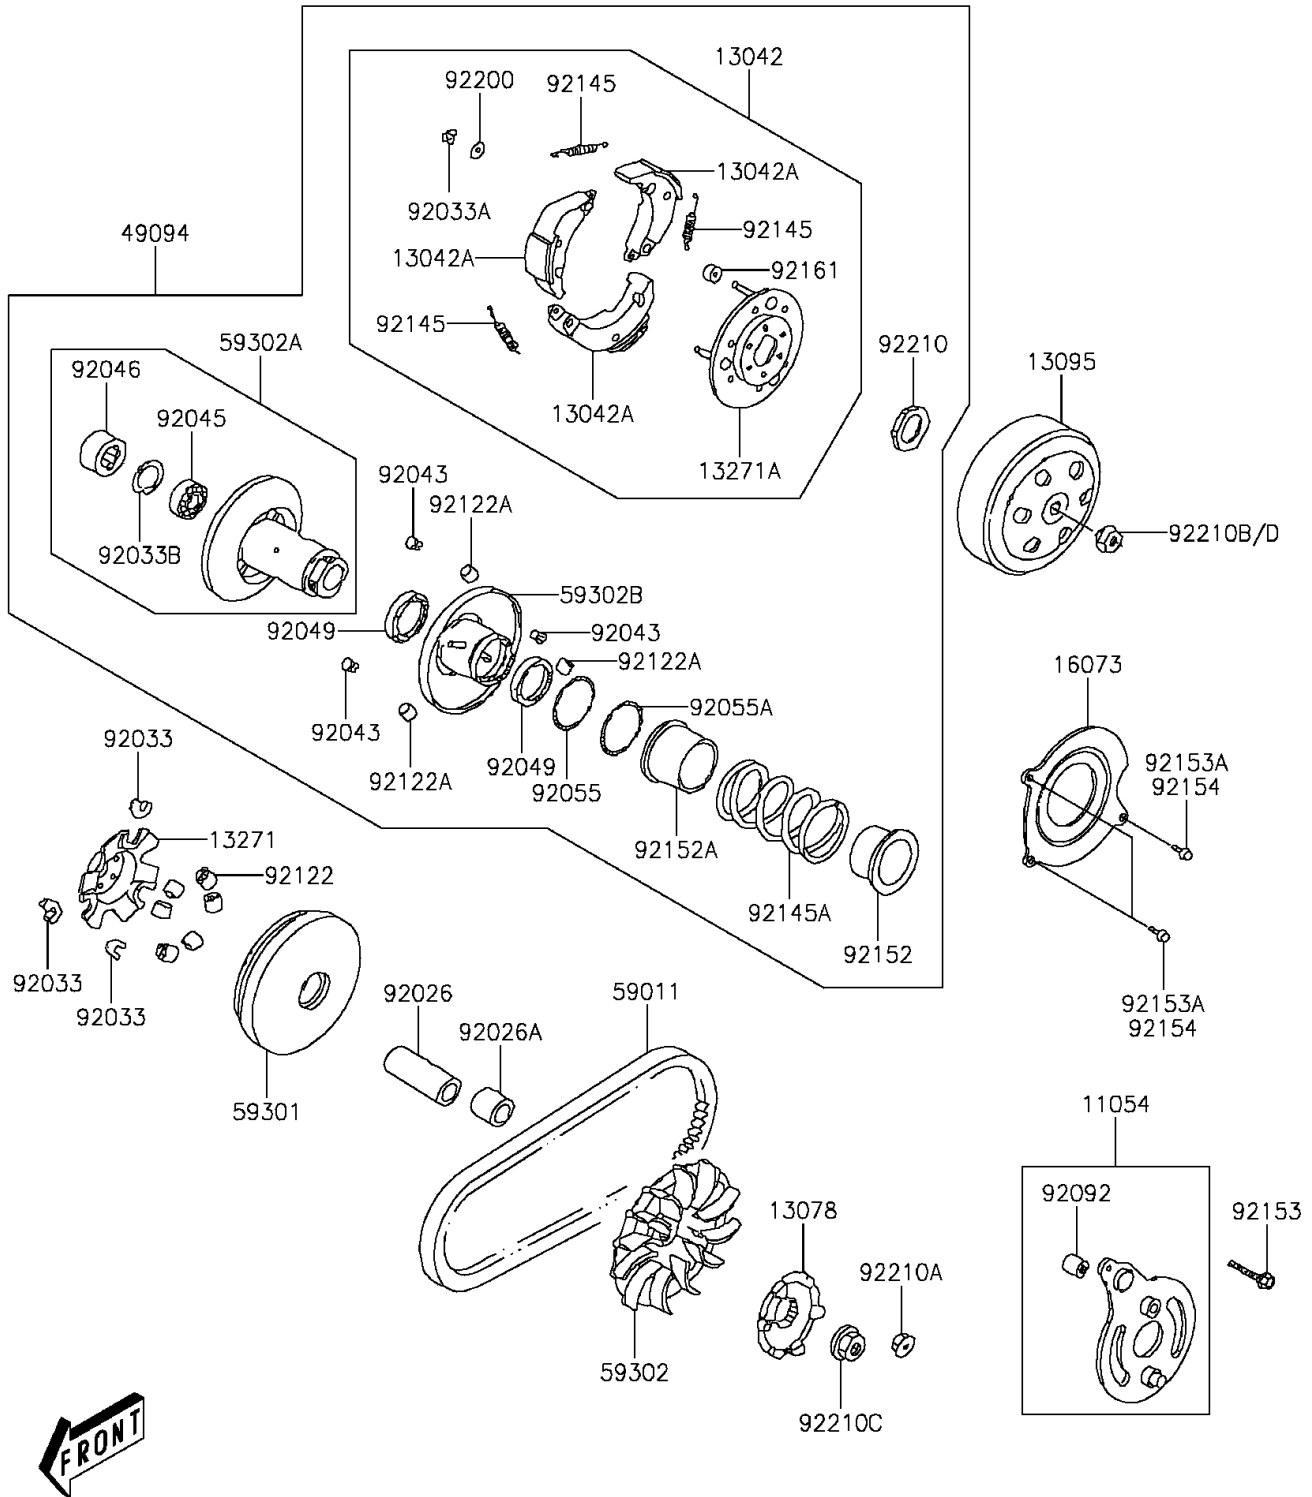

2016 KFX®90 PARTS DIAGRAM

Belt Converter

E1390

2016 KFX®90 PARTS LIST

Belt Converter

ITEM NAME	PART NUMBER	QUANTITY
BRACKET,ENG HANGER (Ref # 11054)	11054-Y006	1
WEIGHT,ASSY (Ref # 13042)	13042-Y002	1
WEIGHT,CLUTCH (Ref # 13042A)	13042-Y005	1
RATCHET,KICK STARTER (Ref # 13078)	13078-Y002	1
HOUSING-COMP-CLUTCH (Ref # 13095)	13095-Y002	1
PLATE,MOVABLE DRIVE (Ref # 13271)	13271-Y003	1
PLATE,DRIVE COMP (Ref # 13271A)	13271-Y006	1
INSULATOR,DUST (Ref # 16073)	16073-Y001	1
CONVERTER-ASSY-DRIVEN (Ref # 49094)	49094-Y001	1
BELT,DRIVE (Ref # 59011)	59011-Y002	1
SHEAVE-MOVABLE (Ref # 59301)	59301-Y002	1
SHEAVE-COMP,FIEXED DRIVE (Ref # 59302)	59302-Y001	1
SHEAVE-COMP,FIXED (Ref # 59302A)	59302-Y004	1
SHEAVE-COMP,MOVABLE (Ref # 59302B)	59302-Y006	1
SPACER (Ref # 92026)	92026-Y002	1
SPACER (Ref # 92026A)	92026-Y004	1
RING-SNAP (Ref # 92033)	92033-Y006	1
RING-SNAP,6MM (Ref # 92033A)	92033-Y009	1
RING-SNAP (Ref # 92033B)	92033-Y013	1
PIN,GUIDE (Ref # 92043)	92043-Y004	1
BEARING-BALL,6901U (Ref # 92045)	92045-Y001	1
BEARING-NEEDLE,17X25X18 (Ref # 92046)	92046-Y001	1
SEAL-OIL,34X39X3 (Ref # 92049)	92049-Y007	1
RING-O,39.8X2.2 (Ref # 92055)	92055-Y006	1
RING-O (Ref # 92055A)	92055-Y013	1
BUSHING-RUBBER (Ref # 92092)	92092-Y002	1
ROLLER (Ref # 92122)	92122-Y001	1
ROLLER (Ref # 92122A)	92122-Y003	1
SPRING,CLUTCH (Ref # 92145)	92145-Y007	1

2016 KFX®90 PARTS LIST

Belt Converter

ITEM NAME	PART NUMBER	QUANTITY
SPRING (Ref # 92145A)	92145-Y009	1
COLLAR,SEAL (Ref # 92152)	92152-Y003	1
COLLAR,SPRING (Ref # 92152A)	92152-Y005	1
BOLT,FLANGE,8X50 (Ref # 92153)	92153-Y037	1
BOLT,FLANGE,6X12 (Ref # 92154)	92154-Y035	1
DAMPER (Ref # 92161)	92161-Y002	1
WASHER,6MM (Ref # 92200)	92200-Y005	1
NUT,28MM (Ref # 92210)	92210-Y002	1
NUT,8MM (Ref # 92210A)	92210-Y013	1
NUT,12MM (Ref # 92210C)	92210-Y030	1
NUT,FLANGE,10MM (Ref # 92210D)	92210-Y058	1