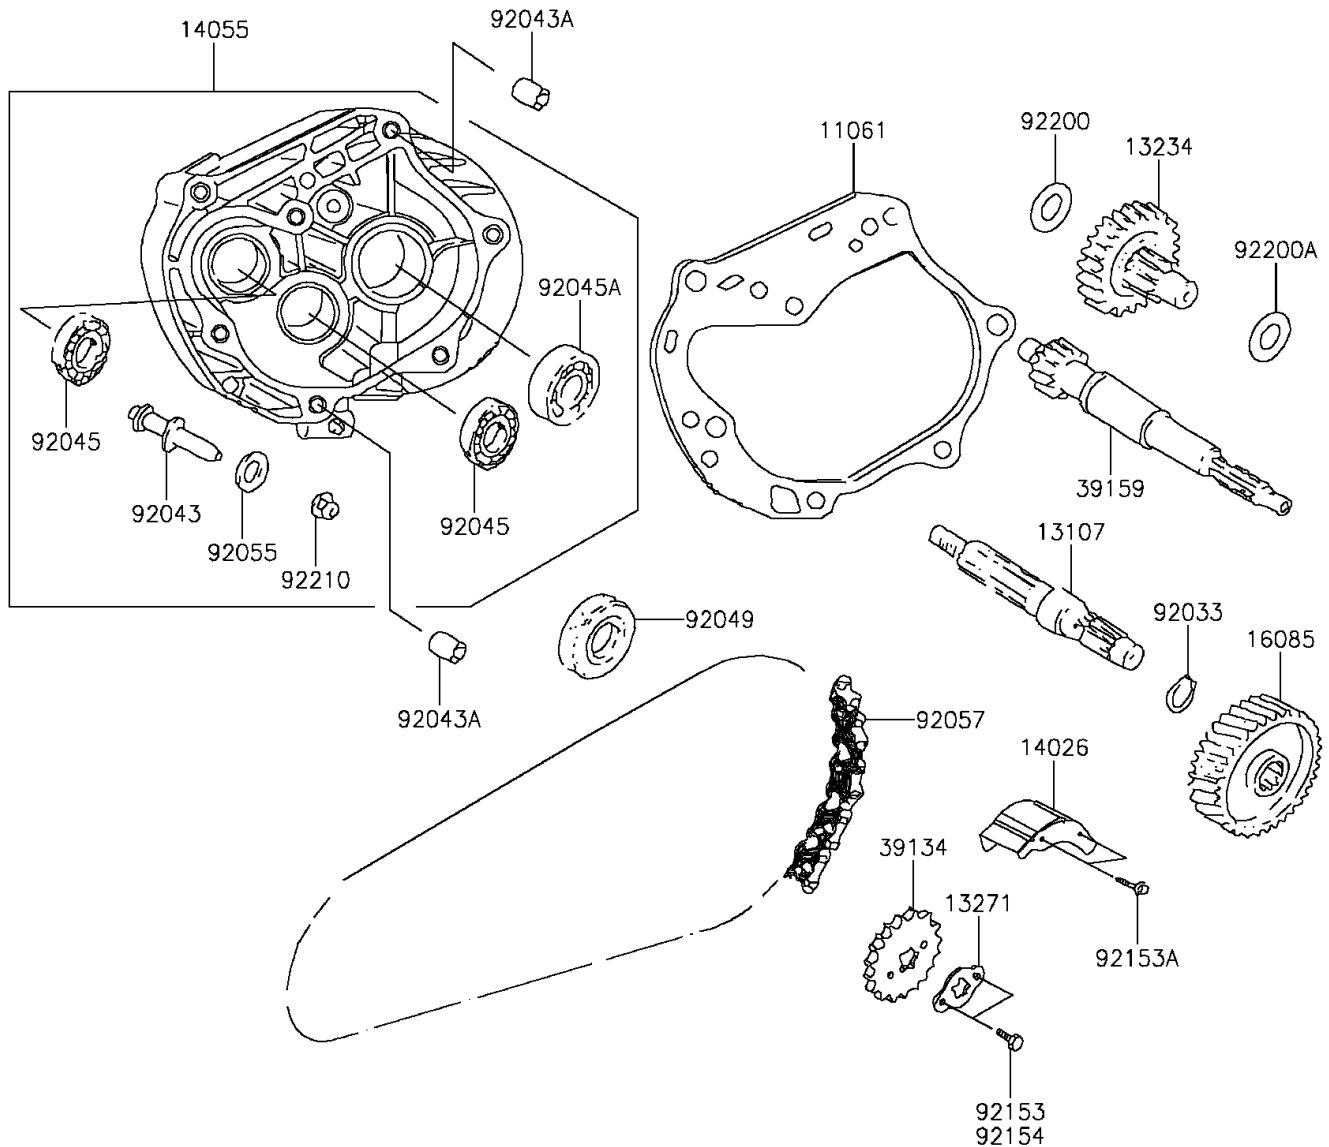

## 2016 KFX®90 PARTS DIAGRAM

Gear Change Drum/Shift Fork(s)

E1362

## 2016 KFX®90 PARTS LIST

Gear Change Drum/Shift Fork(s)

ITEM NAME	PART NUMBER	QUANTITY
GASKET,GEAR CASE (Ref # 11061)	11061-Y016	1
SHAFT,FINAL (Ref # 13107)	13107-Y004	1
SHAFT-COMP (Ref # 13234)	13234-Y001	1
PLATE (Ref # 13271)	13271-Y007	1
COVER-CHAIN (Ref # 14026)	14026-Y001	1
CASE-GEAR (Ref # 14055)	14055-Y001	1
GEAR,FINAL (Ref # 16085)	16085-Y004	1
SPROCKET-DRIVE (Ref # 39134)	39134-Y001	1
SHAFT-DRIVE (Ref # 39159)	39159-Y001	1
RING-SNAP (Ref # 92033)	92033-Y011	1
PIN,BRAKE (Ref # 92043)	92043-Y001	1
PIN,DOWEL,10X20 (Ref # 92043A)	92043-Y014	1
BEARING-BALL,6201 (Ref # 92045)	92045-Y002	1
BEARING-BALL,6004 UU (Ref # 92045A)	92045-Y005	1
SEAL-OIL,27X42X7 (Ref # 92049)	92049-Y008	1
RING-O,7.5X1.5 (Ref # 92055)	92055-Y002	1
CHAIN,DRIVE (Ref # 92057)	92057-Y004	1
BOLT,FLANGE,6X10 (Ref # 92153A)	92153-Y045	1
BOLT,HEX,6X10 (Ref # 92154)	92154-Y145	1
WASHER,12MM (Ref # 92200)	92200-Y004	1
WASHER,15MM (Ref # 92200A)	92200-Y007	1
NUT,8MM (Ref # 92210)	92210-Y014	1