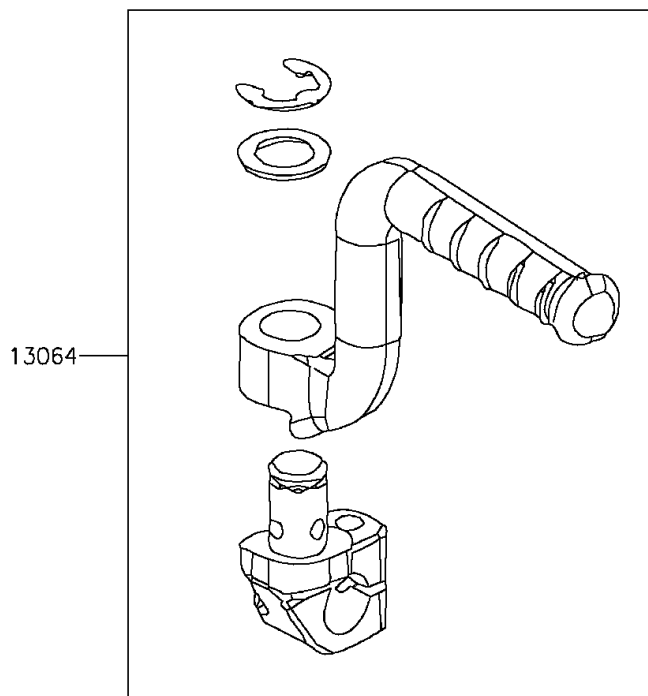

2016 KFX[®]90 PARTS DIAGRAM

Kickstarter Mechanism

E1340

2016 KFX®90 PARTS LIST

Kickstarter Mechanism

ITEM NAME	PART NUMBER	QUANTITY
LEVER-ASSY-KICK,PEDAL (Ref # 13064)	13064-Y002	1
BOLT,FLANGE,6X22 (Ref # 92153)	92153-Y026	1