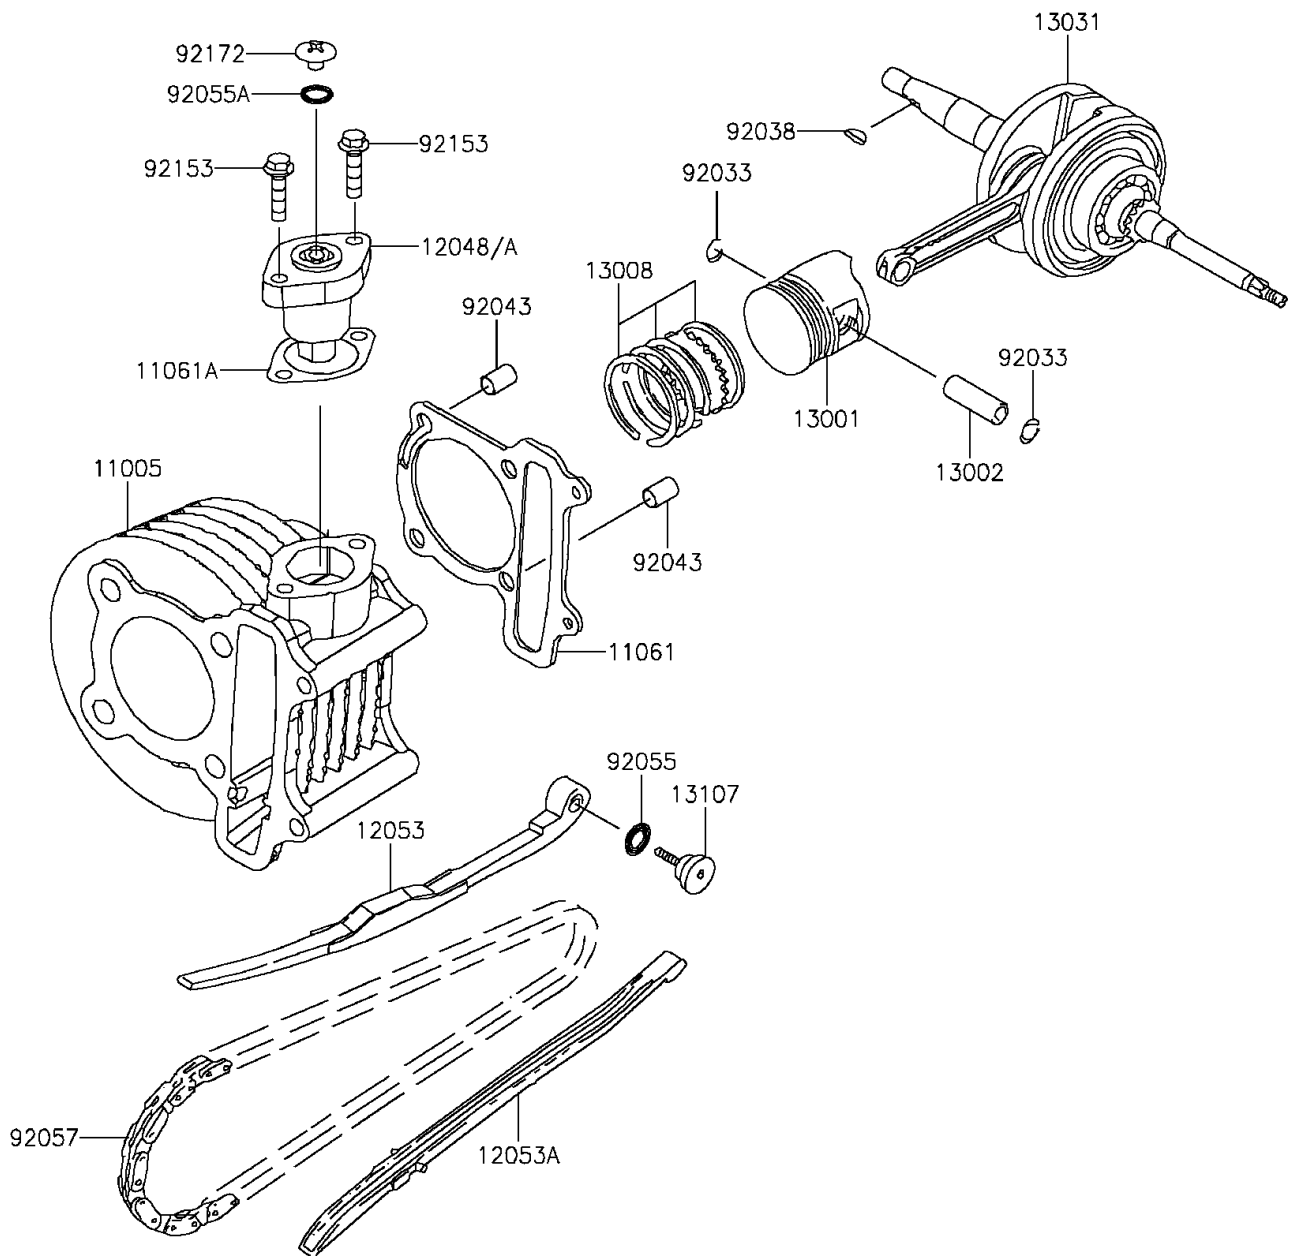

2016 KFX®90 PARTS DIAGRAM

Crankshaft/Piston(s)

E1320

2016 KFX®90 PARTS LIST

Crankshaft/Piston(s)

ITEM NAME	PART NUMBER	QUANTITY
CYLINDER-ENGINE (Ref # 11005)	11005-Y002	1
GASKET,CYLINDER BASE (Ref # 11061)	11061-Y009	1
GASKET (Ref # 11061A)	11061-Y012	1
TENSIONER-ASSY (Ref # 12048A)	12048-Y005	1
GUIDE-CHAIN,TENSIONER (Ref # 12053)	12053-Y002	1
GUIDE-CHAIN (Ref # 12053A)	12053-Y004	1
PISTON-ENGINE (Ref # 13001)	13001-Y001	1
PIN-PISTON (Ref # 13002)	13002-Y001	1
RING-SET-PISTON (Ref # 13008)	13008-Y001	1
CRANKSHAFT-COMP (Ref # 13031)	13031-Y001	1
SHAFT,CHAIN GUIDE (Ref # 13107)	13107-Y001	1
RING-SNAP (Ref # 92033)	92033-Y001	1
KEY,WOODRUFF (Ref # 92038)	92038-Y001	1
PIN,10X16 (Ref # 92043)	92043-Y013	1
RING-O,15.2X1.5 (Ref # 92055)	92055-Y003	1
RING-O,1.5X9.5 (Ref # 92055A)	92055-Y010	1
CHAIN,CAMSHAFT (Ref # 92057)	92057-Y002	1
BOLT,FLANGE,6X22 (Ref # 92153)	92153-Y003	1
SCREW,6X6 (Ref # 92172)	92172-Y002	1