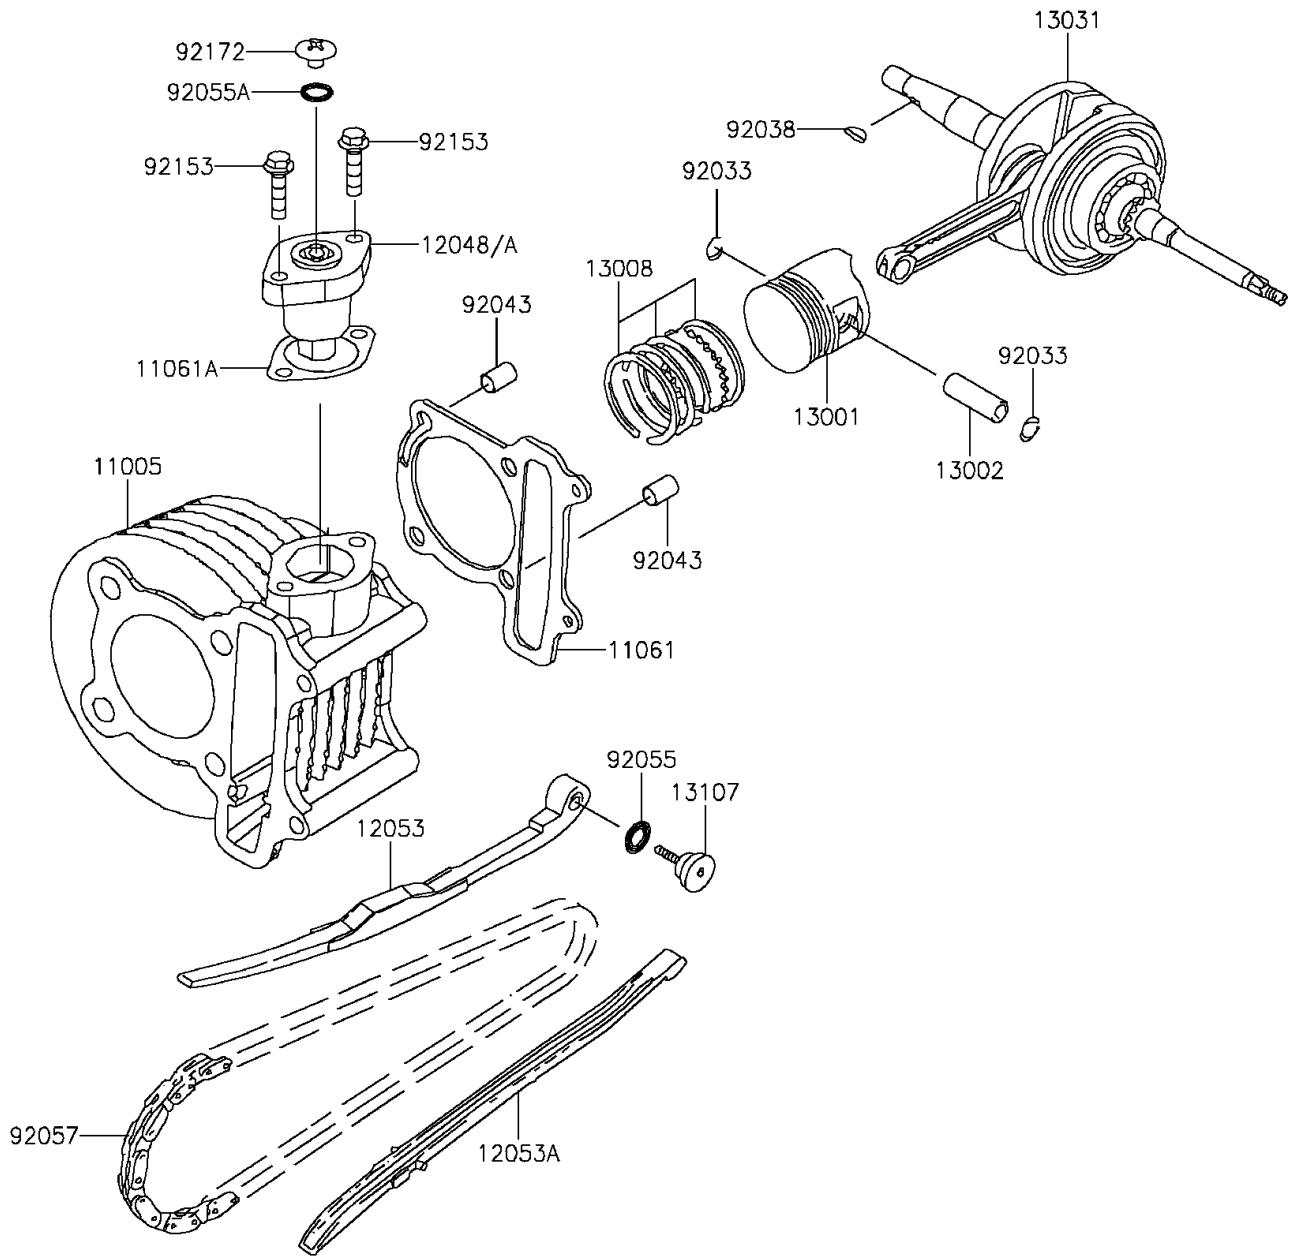

2016 KFX®90 PARTS DIAGRAM

Crankshaft/Piston(s)

E1320

2016 KFX® 90 PARTS LIST

Crankshaft/Piston(s)

ITEM NAME	PART NUMBER	QUANTITY
CYLINDER-ENGINE (Ref # 11005)	11005-Y002	1
GASKET,CYLINDER BASE (Ref # 11061)	11061-Y009	1
GASKET (Ref # 11061A)	11061-Y012	1
TENSIONER-ASSY (Ref # 12048A)	12048-Y005	1
GUIDE-CHAIN,TENSIONER (Ref # 12053)	12053-Y002	1
GUIDE-CHAIN (Ref # 12053A)	12053-Y004	1
PISTON-ENGINE (Ref # 13001)	13001-Y001	1
PIN-PISTON (Ref # 13002)	13002-Y001	1
RING-SET-PISTON (Ref # 13008)	13008-Y001	1
CRANKSHAFT-COMP (Ref # 13031)	13031-Y001	1
SHAFT,CHAIN GUIDE (Ref # 13107)	13107-Y001	1
RING-SNAP (Ref # 92033)	92033-Y001	2
KEY,WOODRUFF (Ref # 92038)	92038-Y001	1
PIN,10X16 (Ref # 92043)	92043-Y013	2
RING-O,15.2X1.5 (Ref # 92055)	92055-Y003	1
RING-O,1.5X9.5 (Ref # 92055A)	92055-Y010	1
CHAIN,CAMSHAFT (Ref # 92057)	92057-Y002	1
BOLT,FLANGE,6X22 (Ref # 92153)	92153-Y003	2
SCREW,6X6 (Ref # 92172)	92172-Y002	1