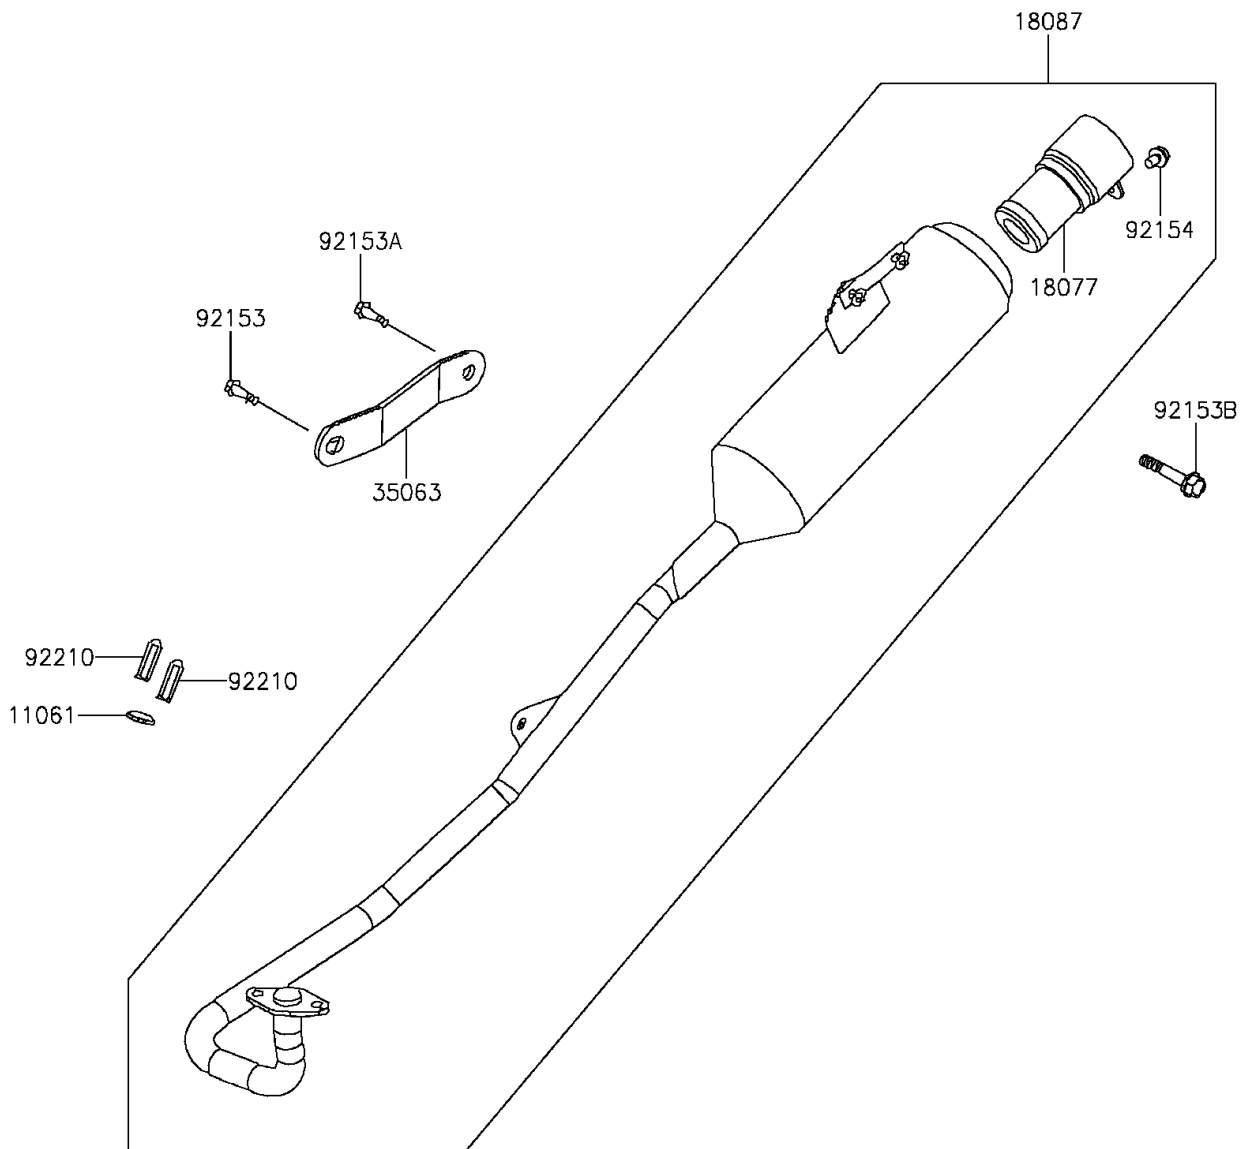

## 2016 KFX<sup>®</sup>90 PARTS DIAGRAM

Muffler(s)

E1140

## 2016 KFX®90 PARTS LIST

Muffler(s)

ITEM NAME	PART NUMBER	QUANTITY
GASKET,EXHAUST (Ref # 11061)	11061-Y014	1
ARRESTER-SPARK (Ref # 18077)	18077-Y002	1
MUFFLER (Ref # 18087)	18087-Y004	1
STAY,MUFFLER (Ref # 35063)	35063-Y001	1
BOLT,8X28 (Ref # 92153)	92153-Y020	1
BOLT,FLANGE,8X16 (Ref # 92153A)	92153-Y032	1
BOLT,FLANGE,8X38 (Ref # 92153B)	92153-Y070	1
BOLT,FLANGE,6X10 (Ref # 92154)	92154-Y013	1
NUT,8MM (Ref # 92210)	92210-Y006	1