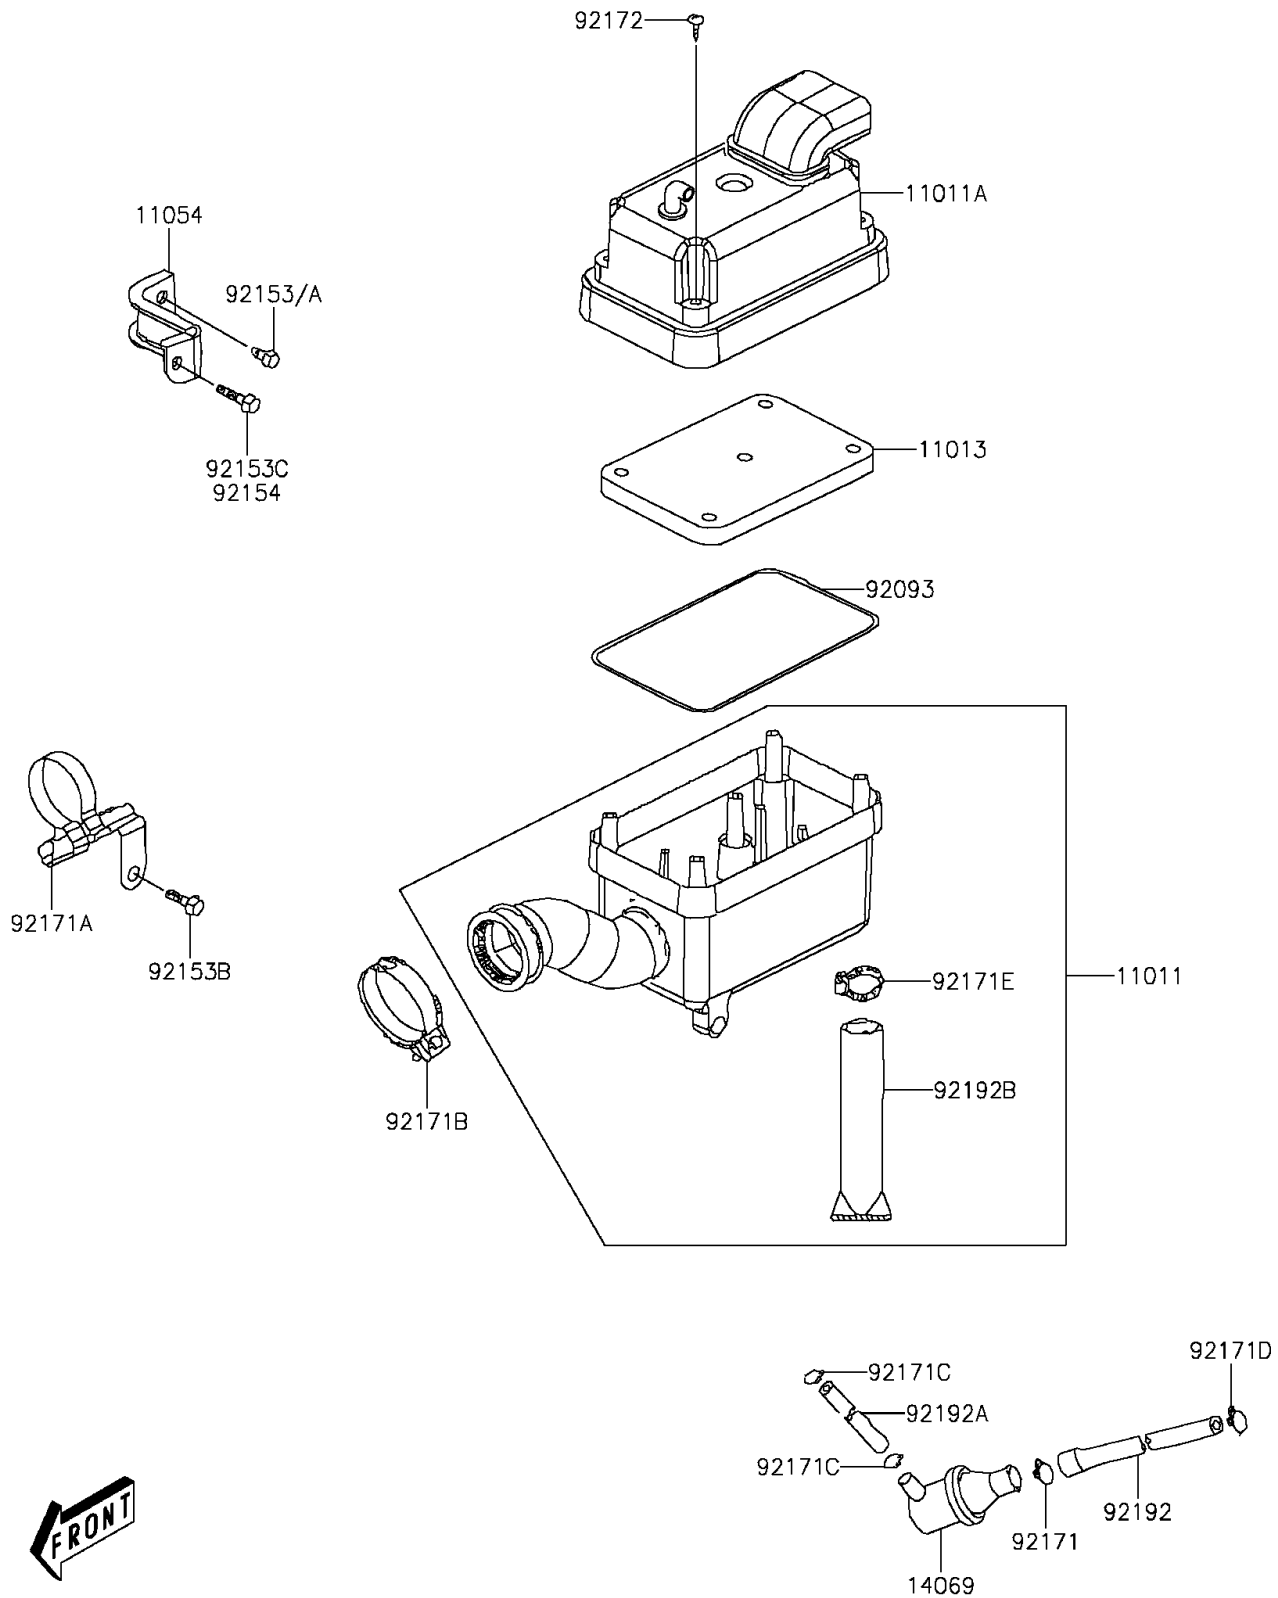

2016 KFX®90 PARTS DIAGRAM

Air Cleaner

E1130

2016 KFX®90 PARTS LIST

Air Cleaner

ITEM NAME	PART NUMBER	QUANTITY
CASE-AIR FILTER,LWR (Ref # 11011)	11011-Y001	1
CASE-AIR FILTER,UPP (Ref # 11011A)	11011-Y002	1
ELEMENT-AIR FILTER (Ref # 11013)	11013-Y001	1
BRACKET (Ref # 11054)	11054-Y002	1
BREATHER (Ref # 14069)	14069-Y001	1
SEAL,AIR FILTER (Ref # 92093)	92093-Y002	1
BOLT,FLANGE,6X12 (Ref # 92153)	92153-Y023	1
BOLT,FLANGE,6X22 (Ref # 92153B)	92153-Y026	1
BOLT,FLANGE,6X30 (Ref # 92154)	92154-Y147	1
CLAMP (Ref # 92171)	92171-Y003	1
CLAMP (Ref # 92171A)	92171-Y007	1
CLAMP (Ref # 92171B)	92171-Y008	1
CLAMP (Ref # 92171C)	92171-Y012	1
CLAMP (Ref # 92171D)	92171-Y014	1
CLAMP (Ref # 92171E)	92171-Y015	1
SCREW,5X20 (Ref # 92172)	92172-Y018	1
TUBE (Ref # 92192)	92192-Y001	1
TUBE (Ref # 92192A)	92192-Y002	1
TUBE,DRAIN (Ref # 92192B)	92192-Y004	1