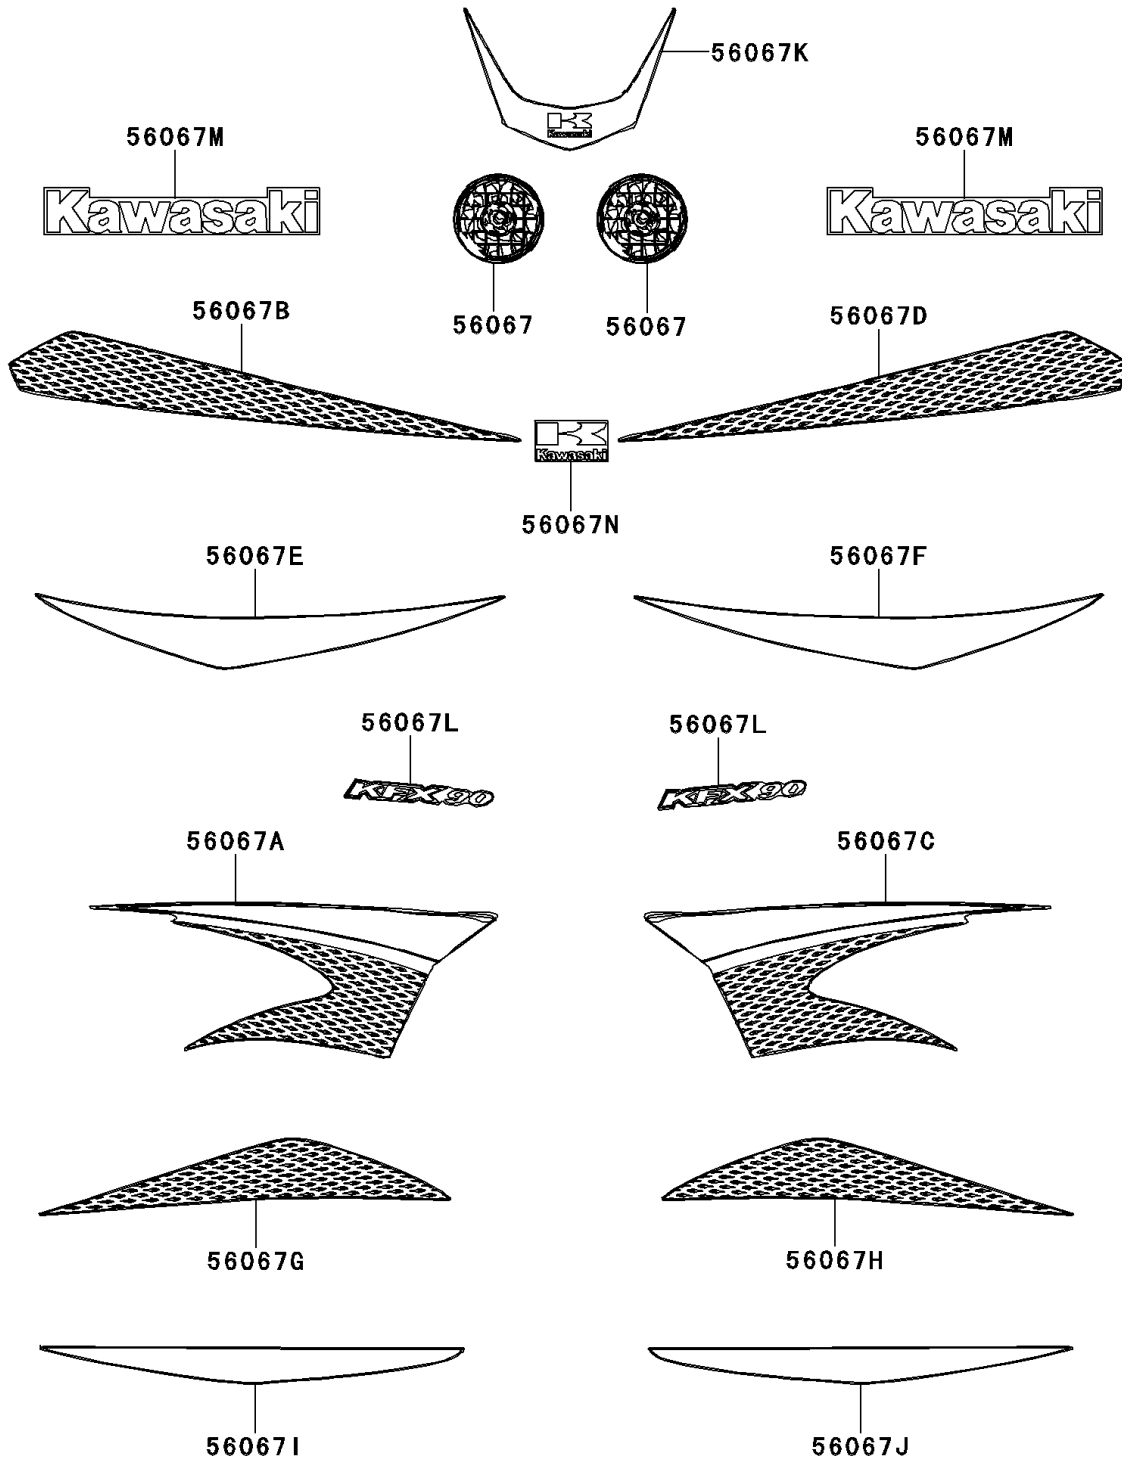

2007 KFX90 PARTS DIAGRAM

Decals(White)(A7F)

F2861A

2007 KFX90 PARTS LIST

Decals(White)(A7F)

ITEM NAME	PART NUMBER	QUANTITY
PATTERN,HEAD LIGHT (Ref # 56067)	56067-Y003	2
PATTERN,FRONT FENDER,RH (Ref # 56067A)	56067-Y017	1
PATTERN,FRONT FENDER,FR,RH (Ref # 56067B)	56067-Y018	1
PATTERN,FRONT FENDER,LH (Ref # 56067C)	56067-Y019	1
PATTERN,FRONT FENDER,FR,LH (Ref # 56067D)	56067-Y020	1
PATTERN,FRONT FENDER,FR,RH (Ref # 56067E)	56067-Y021	1
PATTERN,FRONT FENDER,FR,LH (Ref # 56067F)	56067-Y022	1
PATTERN,REAR FENDER,RH (Ref # 56067G)	56067-Y023	1
PATTERN,REAR FENDER,LH (Ref # 56067H)	56067-Y024	1
PATTERN,REAR FENDER,RH (Ref # 56067I)	56067-Y025	1
PATTERN,REAR FENDER,LH (Ref # 56067J)	56067-Y026	1
PATTERN,FRONT COVER (Ref # 56067K)	56067-Y027	1
PATTERN,KFX90 (Ref # 56067L)	56067-Y029	2
PATTERN,KAWASAKI (Ref # 56067M)	56067-Y030	2
PATTERN,FLYING K (Ref # 56067N)	56067-Y031	1