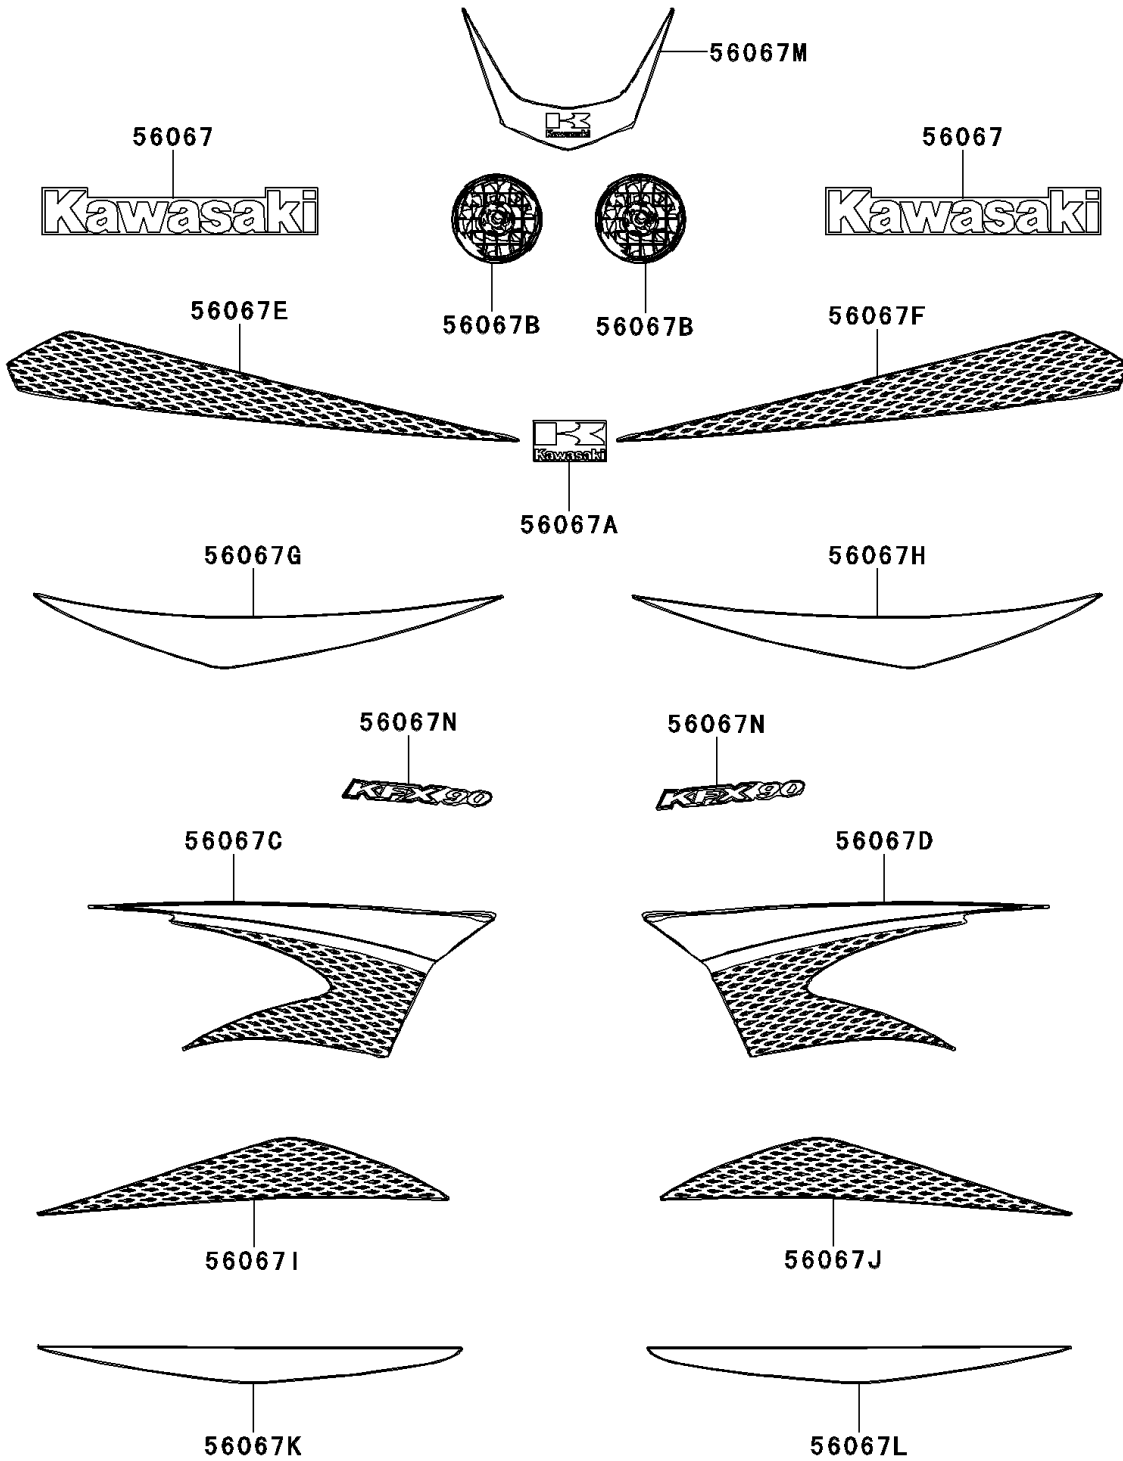

2007 KFX90 PARTS DIAGRAM

Decals(Green)(A7F)

F2861

2007 KFX90 PARTS LIST

Decals(Green)(A7F)

ITEM NAME	PART NUMBER	QUANTITY
PATTERN,KAWASAKI (Ref # 56067)	56067-Y001	2
PATTERN,FLYING K (Ref # 56067A)	56067-Y002	1
PATTERN,HEAD LIGHT (Ref # 56067B)	56067-Y003	2
PATTERN,FRONT FENDER,RH (Ref # 56067C)	56067-Y005	1
PATTERN,FRONT FENDER,LH (Ref # 56067D)	56067-Y006	1
PATTERN,FRONT FENDER,FR,RH (Ref # 56067E)	56067-Y007	1
PATTERN,FRONT FENDER,FR,LH (Ref # 56067F)	56067-Y008	1
PATTERN,FRONT FENDER,FR,RH (Ref # 56067G)	56067-Y009	1
PATTERN,FRONT FENDER,FR,LH (Ref # 56067H)	56067-Y010	1
PATTERN,REAR FENDER,RH (Ref # 56067I)	56067-Y011	1
PATTERN,REAR FENDER,LH (Ref # 56067J)	56067-Y012	1
PATTERN,REAR FENDER,RH (Ref # 56067K)	56067-Y013	1
PATTERN,REAR FENDER,LH (Ref # 56067L)	56067-Y014	1
PATTERN,FRONT COVER (Ref # 56067M)	56067-Y015	1
PATTERN,KFX90 (Ref # 56067N)	56067-Y028	2