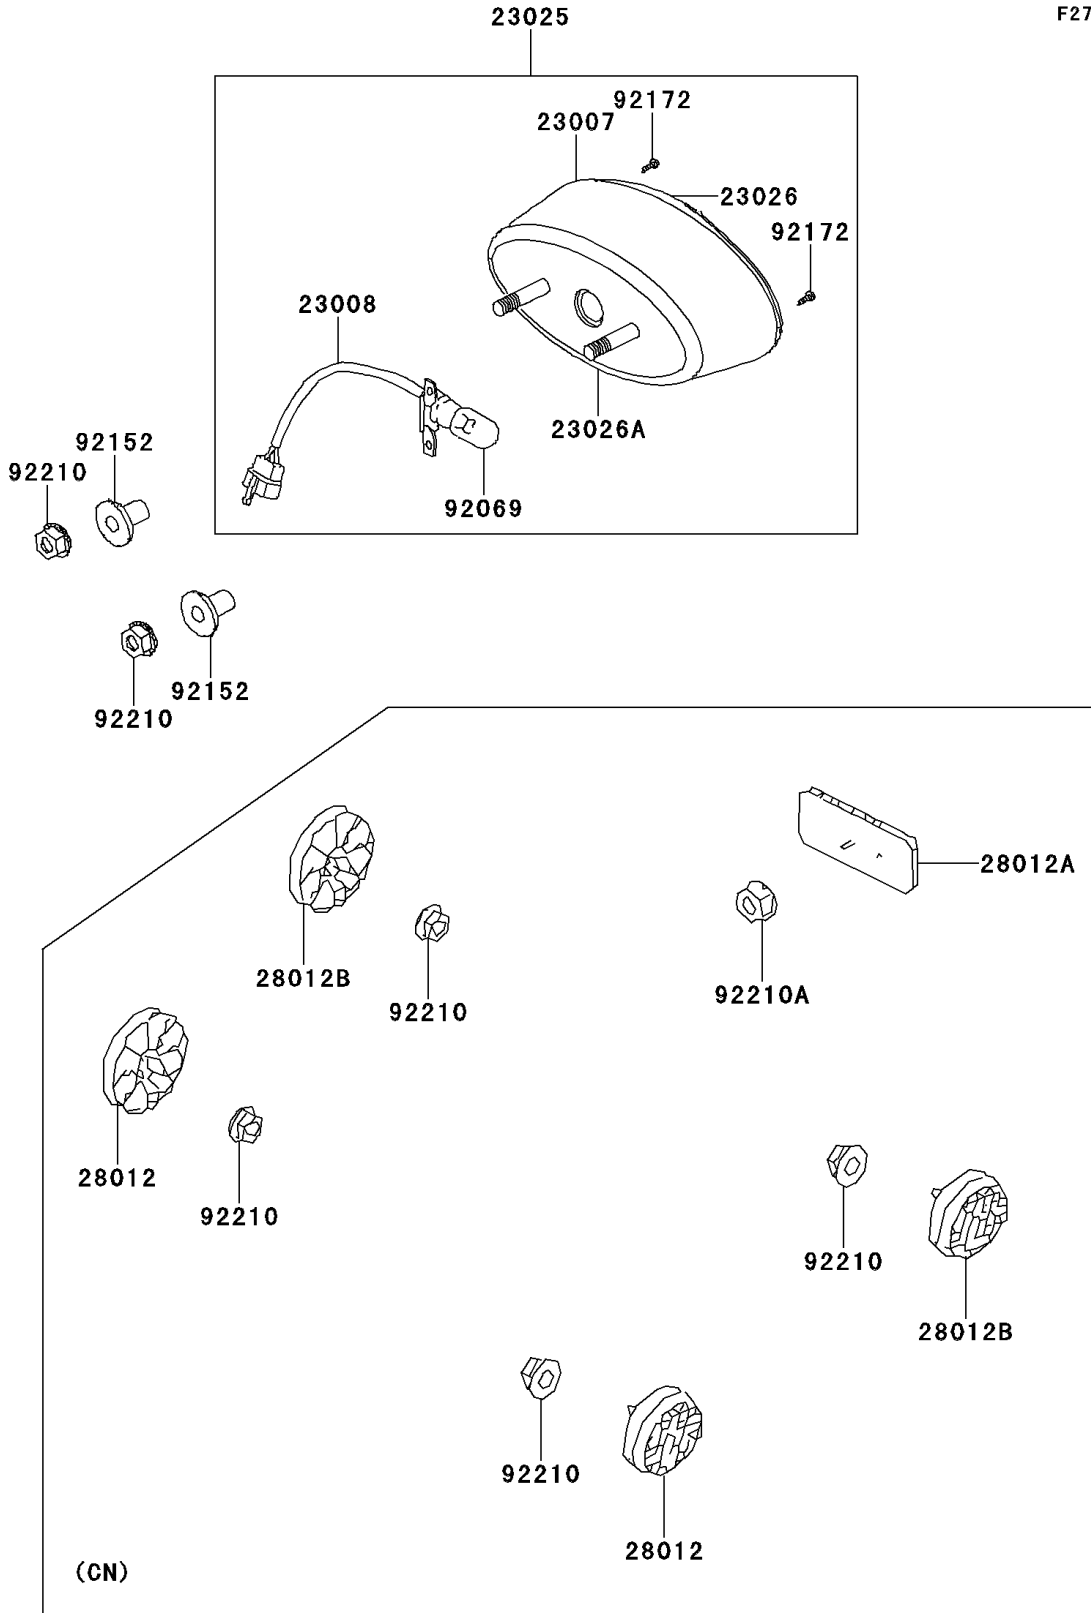

2007 KFX90 PARTS DIAGRAM

Taillight(s)

F2720

2007 KFX90 PARTS LIST

Taillight(s)

ITEM NAME	PART NUMBER	QUANTITY
LENS-COMP,TAIL LAMP (Ref # 23007)	23007-Y001	1
SOCKET-ASSY,TAIL LAMP (Ref # 23008)	23008-Y001	1
LAMP-TAIL (Ref # 23025)	23025-Y001	1
LENS,TAIL LAMP (Ref # 23026)	23026-Y001	1
LENS,LICENSE (Ref # 23026A)	23026-Y002	1
REFLECTOR-REFLEX (Ref # 28012)	28012-Y002	2
REFLECTOR-REFLEX (Ref # 28012A)	28012-Y003	1
REFLECTOR-REFLEX (Ref # 28012B)	28012-Y004	2
BULB (Ref # 92069)	92069-Y001	1
COLLAR (Ref # 92152)	92152-Y013	2
SCREW,4X16 (Ref # 92172)	92172-Y026	2
NUT,6MM (Ref # 92210)	92210-Y027	2
NUT,FLANGE,5MM (Ref # 92210A)	92210-Y033	1
NUT,6MM (Ref # 92210)	92210-Y027	6