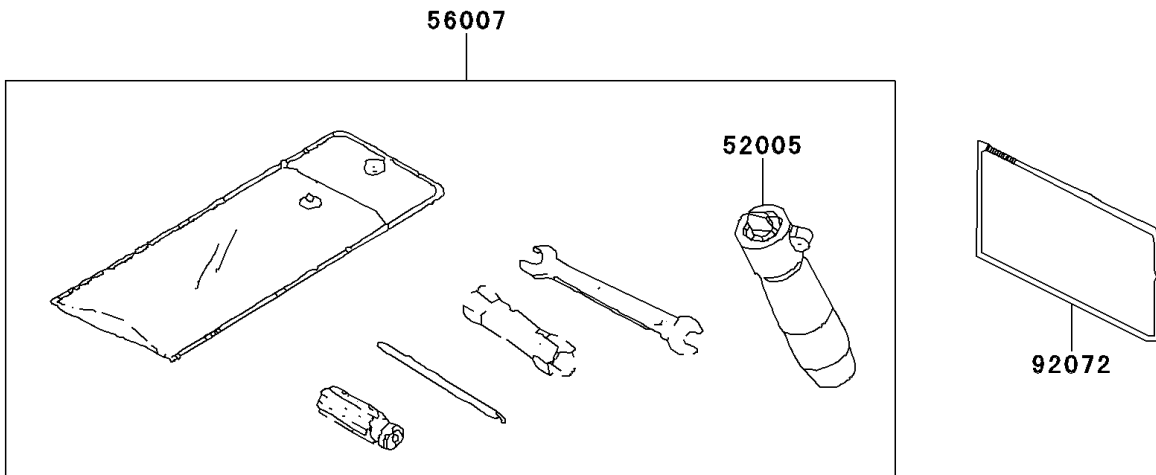

2007 KFX90 PARTS DIAGRAM

Seat

F2510

2007 KFX90 PARTS LIST

Seat

ITEM NAME	PART NUMBER	QUANTITY
HOOK,SEAT LOCK (Ref # 27012)	27012-Y001	1
GAUGE,AIR (Ref # 52005)	52005-Y001	1
SEAT-ASSY (Ref # 53066)	53066-Y001	1
TOOL-KIT (Ref # 56007)	56007-Y001	1
BAND,TOOL (Ref # 92072)	92072-Y002	1
DAMPER (Ref # 92161)	92161-Y004	2
NUT,6MM (Ref # 92210)	92210-Y027	2