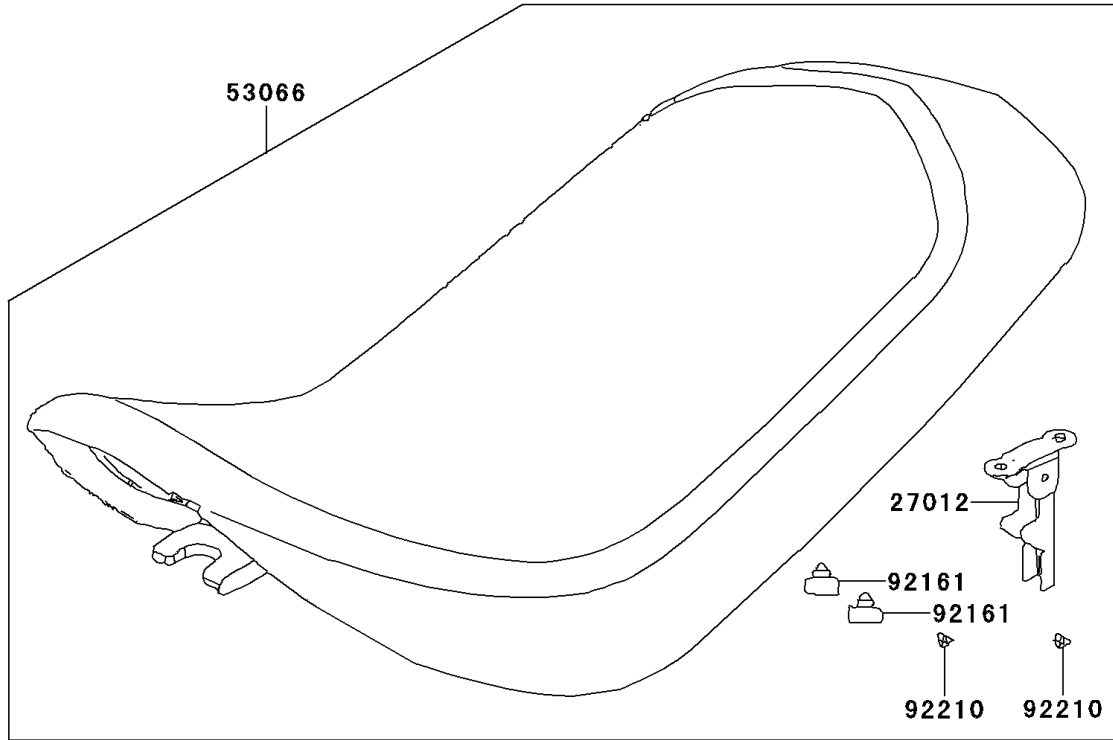

2007 KFX90 PARTS DIAGRAM

Seat

F2510

2007 KFX90 PARTS LIST

Seat

ITEM NAME	PART NUMBER	QUANTITY
HOOK,SEAT LOCK (Ref # 27012)	27012-Y001	1
GAUGE,AIR (Ref # 52005)	52005-Y001	1
SEAT-ASSY (Ref # 53066)	53066-Y001	1
TOOL-KIT (Ref # 56007)	56007-Y001	1
BAND,TOOL (Ref # 92072)	92072-Y002	1
DAMPER (Ref # 92161)	92161-Y004	2
NUT,6MM (Ref # 92210)	92210-Y027	2