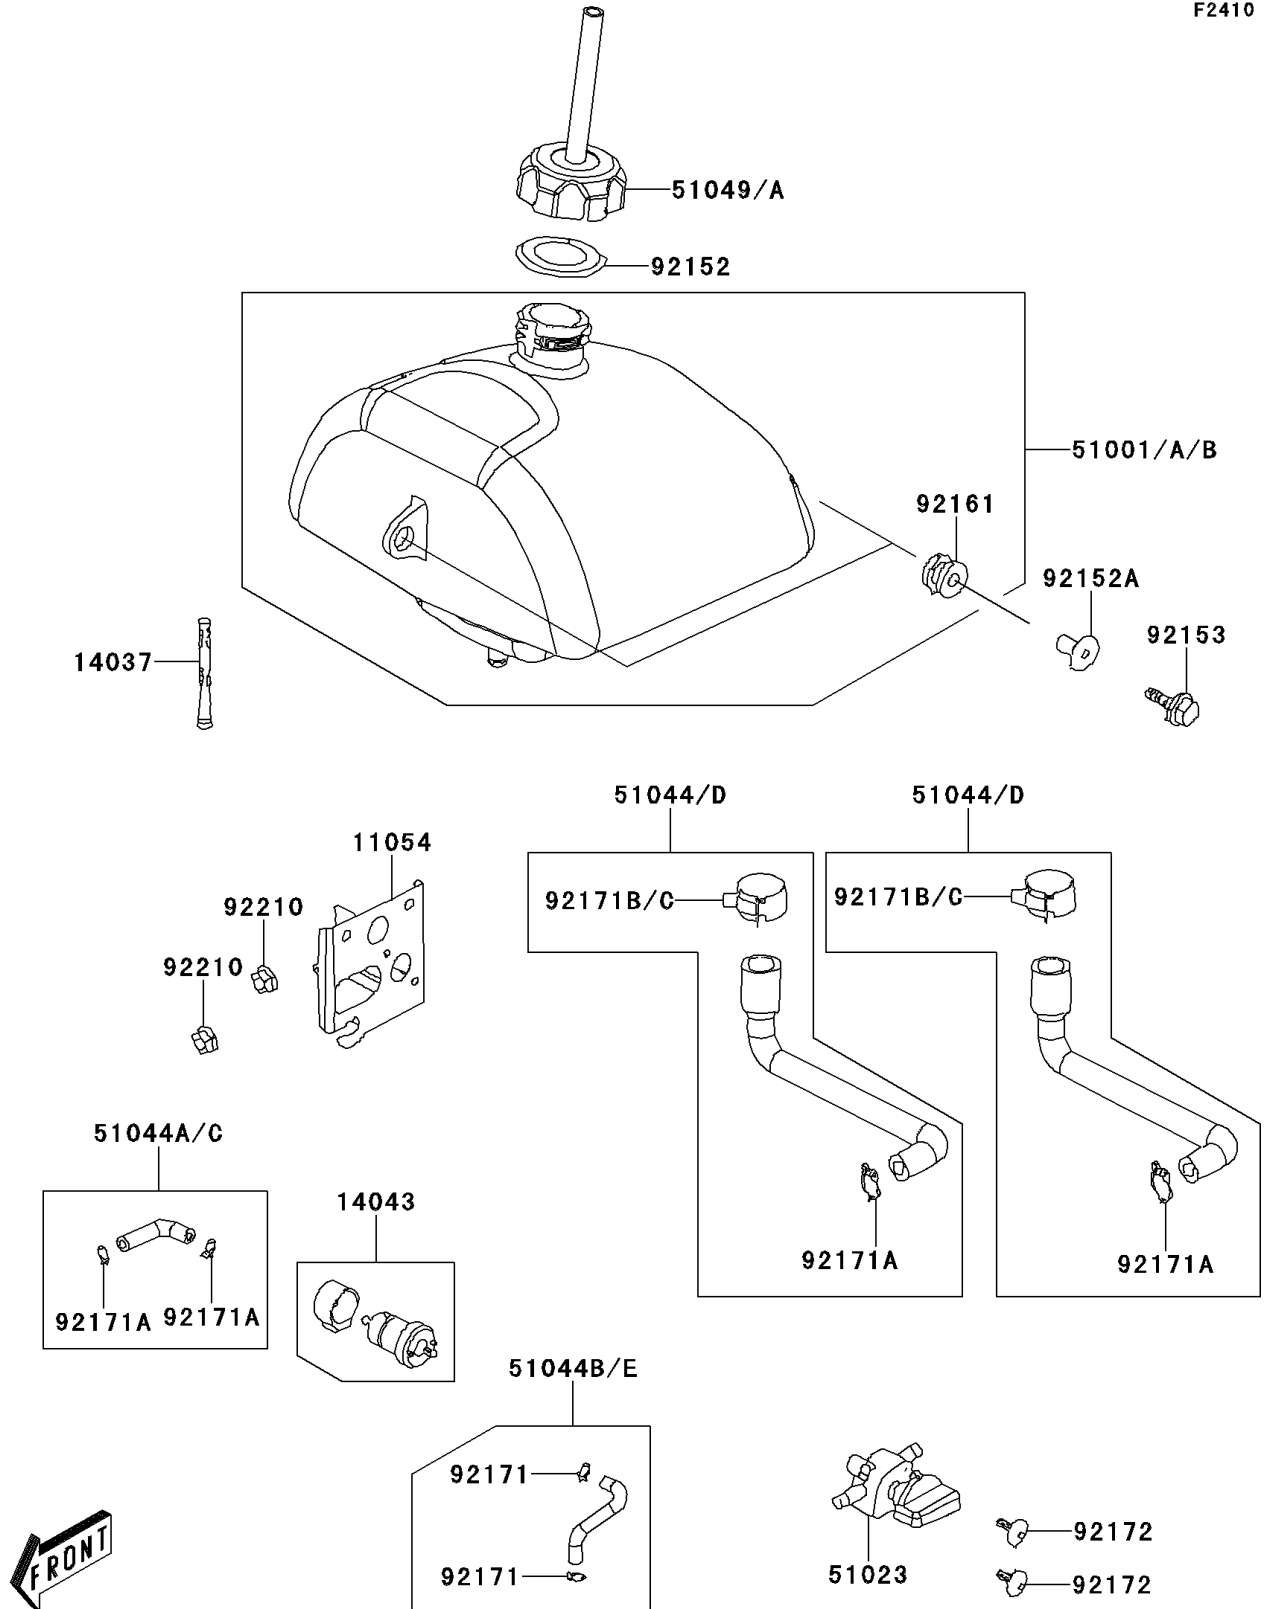

2007 KFX90 PARTS DIAGRAM

Fuel Tank

F2410

2007 KFX90 PARTS LIST

Fuel Tank

| ITEM NAME | PART NUMBER | QUANTITY |
|-----------------------------------|-------------|----------|
| BRACKET (Ref # 11054) | 11054-Y003 | 1 |
| SCREEN (Ref # 14037) | 14037-Y001 | 1 |
| FILTER,FUEL (Ref # 14043) | 14043-Y002 | 1 |
| TANK-COMP-FUEL (Ref # 51001) | 51001-Y001 | 1 |
| TAP-ASSY (Ref # 51023) | 51023-Y001 | 1 |
| TUBE-ASSY,FUEL TANK (Ref # 51044) | 51044-Y001 | 2 |
| TUBE-ASSY,FUEL (Ref # 51044A) | 51044-Y002 | 1 |
| TUBE-ASSY,FUEL (Ref # 51044B) | 51044-Y004 | 1 |
| CAP-TANK (Ref # 51049) | 51049-Y001 | 1 |
| COLLAR (Ref # 92152) | 92152-Y001 | 1 |
| COLLAR (Ref # 92152A) | 92152-Y013 | 2 |
| BOLT,FLANGE,6X20 (Ref # 92153) | 92153-Y049 | 2 |
| DAMPER (Ref # 92161) | 92161-Y001 | 2 |
| CLAMP (Ref # 92171) | 92171-Y010 | 2 |
| CLAMP (Ref # 92171A) | 92171-Y011 | 4 |
| CLAMP (Ref # 92171B) | 92171-Y013 | 2 |
| SCREW,5X16 (Ref # 92172) | 92172-Y010 | 2 |
| NUT,6MM (Ref # 92210) | 92210-Y027 | 2 |