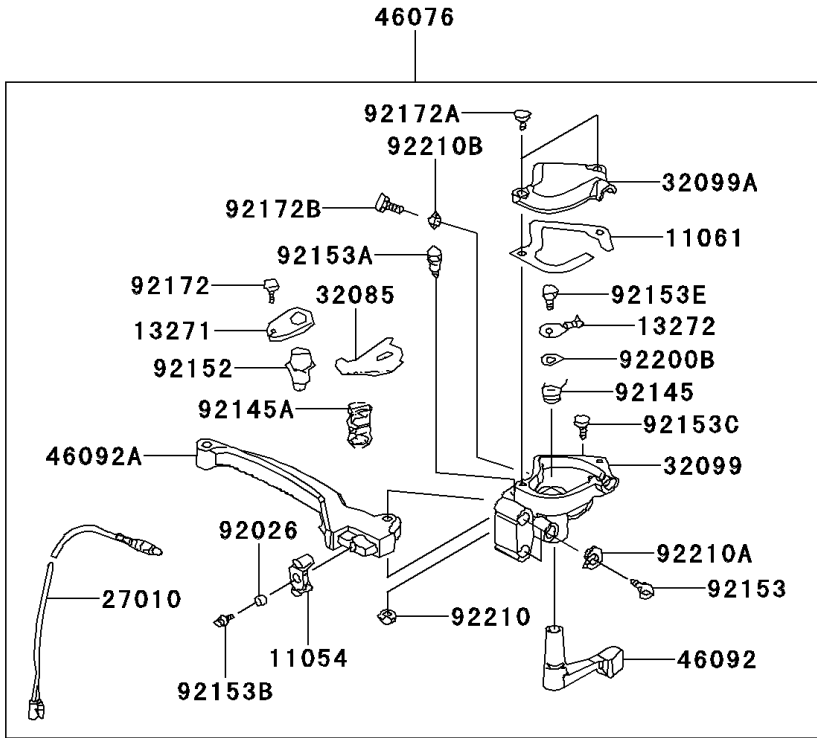

2007 KFX90 PARTS DIAGRAM

Handlebar

F2310

2007 KFX90 PARTS LIST

Handlebar

ITEM NAME	PART NUMBER	QUANTITY
BRACKET (Ref # 11054)	11054-Y001	1
GASKET (Ref # 11061)	11061-Y017	1
PLATE (Ref # 13271)	13271-Y008	1
PLATE,CHOKE (Ref # 13272)	13272-Y002	1
COVER-ASSY,HANDLE (Ref # 16146)	16146-Y001	1
SWITCH,STOP (Ref # 27010)	27010-Y003	1
STOPPER (Ref # 32085)	32085-Y001	1
CASE,LWR (Ref # 32099)	32099-Y002	1
CASE,UPP (Ref # 32099A)	32099-Y003	1
HANDLE (Ref # 46003)	46003-Y001	1
HOLDER-HANDLE,UPP,RH (Ref # 46012)	46012-Y001	1
HOLDER-HANDLE,UPP,LH (Ref # 46012A)	46012-Y002	1
HOLDER-HANDLE,LWR (Ref # 46012B)	46012-Y003	2
GRIP,HANDLE (Ref # 46075)	46075-Y001	2
LEVER-ASSY-GRIP,RH (Ref # 46076)	46076-Y001	1
HOUSING-ASSY-CONTROL,LH (Ref # 46091)	46091-Y001	1
LEVER-GRIP,CHOKE (Ref # 46092)	46092-Y001	1
LEVER-GRIP,RH (Ref # 46092A)	46092-Y002	1
CABLE-BRAKE,FR (Ref # 54005)	54005-Y001	2
CABLE-THROTTLE (Ref # 54012)	54012-Y001	1
SPACER (Ref # 92026)	92026-Y007	1
PLUG (Ref # 92066)	92066-Y002	2
SPRING,RETURN (Ref # 92145)	92145-Y020	1
SPRING (Ref # 92145A)	92145-Y021	1
COLLAR (Ref # 92152)	92152-Y012	1
BOLT (Ref # 92153)	92153-Y002	2
BOLT,6X22 (Ref # 92153A)	92153-Y009	1
BOLT,FLANGE,6X16 (Ref # 92153B)	92153-Y025	1
BOLT,SOCKET,6X20 (Ref # 92153C)	92153-Y060	1

2007 KFX90 PARTS LIST

Handlebar

ITEM NAME	PART NUMBER	QUANTITY
BOLT,SOCKET,6X25 (Ref # 92153D)	92153-Y061	4
BOLT (Ref # 92153E)	92153-Y071	1
SCREW,PAN,3X8 (Ref # 92172)	92172-Y005	1
SCREW,PAN,4X16 (Ref # 92172A)	92172-Y008	2
SCREW,PAN,5X14 (Ref # 92172B)	92172-Y009	1
WASHER,10MM (Ref # 92200)	92200-Y018	2
WASHER (Ref # 92200B)	92200-Y022	1
NUT,6MM (Ref # 92210)	92210-Y008	1
NUT (Ref # 92210A)	92210-Y015	2
NUT,5MM (Ref # 92210B)	92210-Y017	1
NUT,10MM (Ref # 92210C)	92210-Y019	2