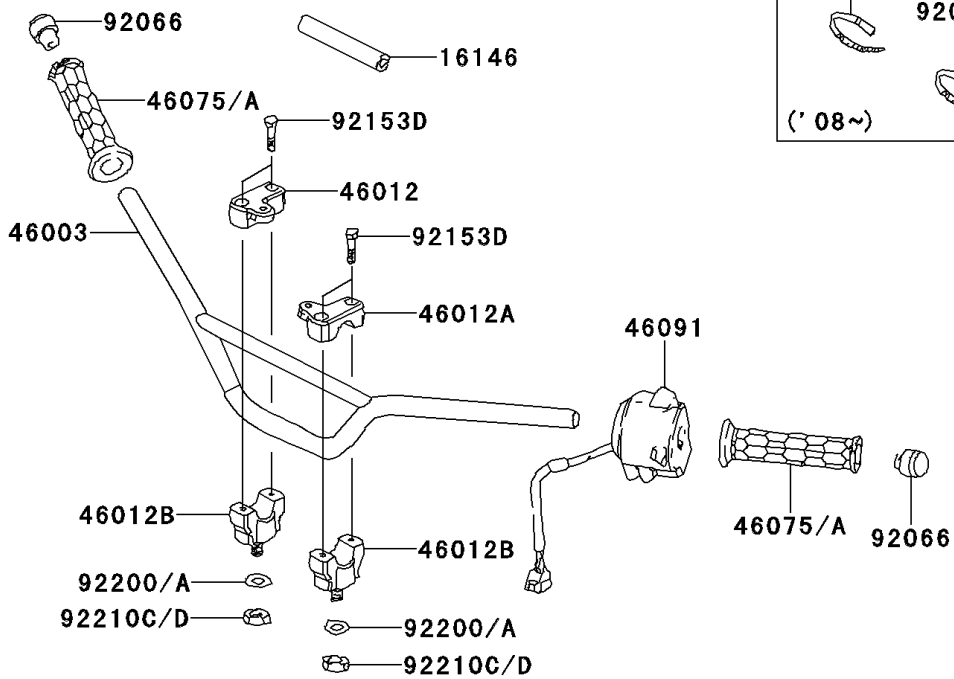

2007 KFX90 PARTS DIAGRAM

Handlebar

F2310

2007 KFX90 PARTS LIST

Handlebar

ITEM NAME	PART NUMBER	QUANTITY
BRACKET (Ref # 11054)	11054-Y001	1
GASKET (Ref # 11061)	11061-Y017	1
PLATE (Ref # 13271)	13271-Y008	1
PLATE,CHOKE (Ref # 13272)	13272-Y002	1
COVER-ASSY,HANDLE (Ref # 16146)	16146-Y001	1
SWITCH,STOP (Ref # 27010)	27010-Y003	1
STOPPER (Ref # 32085)	32085-Y001	1
CASE,LWR (Ref # 32099)	32099-Y002	1
CASE,UPP (Ref # 32099A)	32099-Y003	1
HANDLE (Ref # 46003)	46003-Y001	1
HOLDER-HANDLE,UPP,RH (Ref # 46012)	46012-Y001	1
HOLDER-HANDLE,UPP,LH (Ref # 46012A)	46012-Y002	1
HOLDER-HANDLE,LWR (Ref # 46012B)	46012-Y003	2
GRIP,HANDLE (Ref # 46075)	46075-Y001	2
LEVER-ASSY-GRIP,RH (Ref # 46076)	46076-Y001	1
HOUSING-ASSY-CONTROL,LH (Ref # 46091)	46091-Y001	1
LEVER-GRIP,CHOKE (Ref # 46092)	46092-Y001	1
LEVER-GRIP,RH (Ref # 46092A)	46092-Y002	1
CABLE-BRAKE,FR (Ref # 54005)	54005-Y001	2
CABLE-THROTTLE (Ref # 54012)	54012-Y001	1
SPACER (Ref # 92026)	92026-Y007	1
PLUG (Ref # 92066)	92066-Y002	2
SPRING,RETURN (Ref # 92145)	92145-Y020	1
SPRING (Ref # 92145A)	92145-Y021	1
COLLAR (Ref # 92152)	92152-Y012	1
BOLT (Ref # 92153)	92153-Y002	2
BOLT,6X22 (Ref # 92153A)	92153-Y009	1
BOLT,FLANGE,6X16 (Ref # 92153B)	92153-Y025	1
BOLT,SOCKET,6X20 (Ref # 92153C)	92153-Y060	1

2007 KFX90 PARTS LIST

Handlebar

ITEM NAME	PART NUMBER	QUANTITY
BOLT,SOCKET,6X25 (Ref # 92153D)	92153-Y061	4
BOLT (Ref # 92153E)	92153-Y071	1
SCREW,PAN,3X8 (Ref # 92172)	92172-Y005	1
SCREW,PAN,4X16 (Ref # 92172A)	92172-Y008	2
SCREW,PAN,5X14 (Ref # 92172B)	92172-Y009	1
WASHER,10MM (Ref # 92200)	92200-Y018	2
WASHER (Ref # 92200B)	92200-Y022	1
NUT,6MM (Ref # 92210)	92210-Y008	1
NUT (Ref # 92210A)	92210-Y015	2
NUT,5MM (Ref # 92210B)	92210-Y017	1
NUT,10MM (Ref # 92210C)	92210-Y019	2