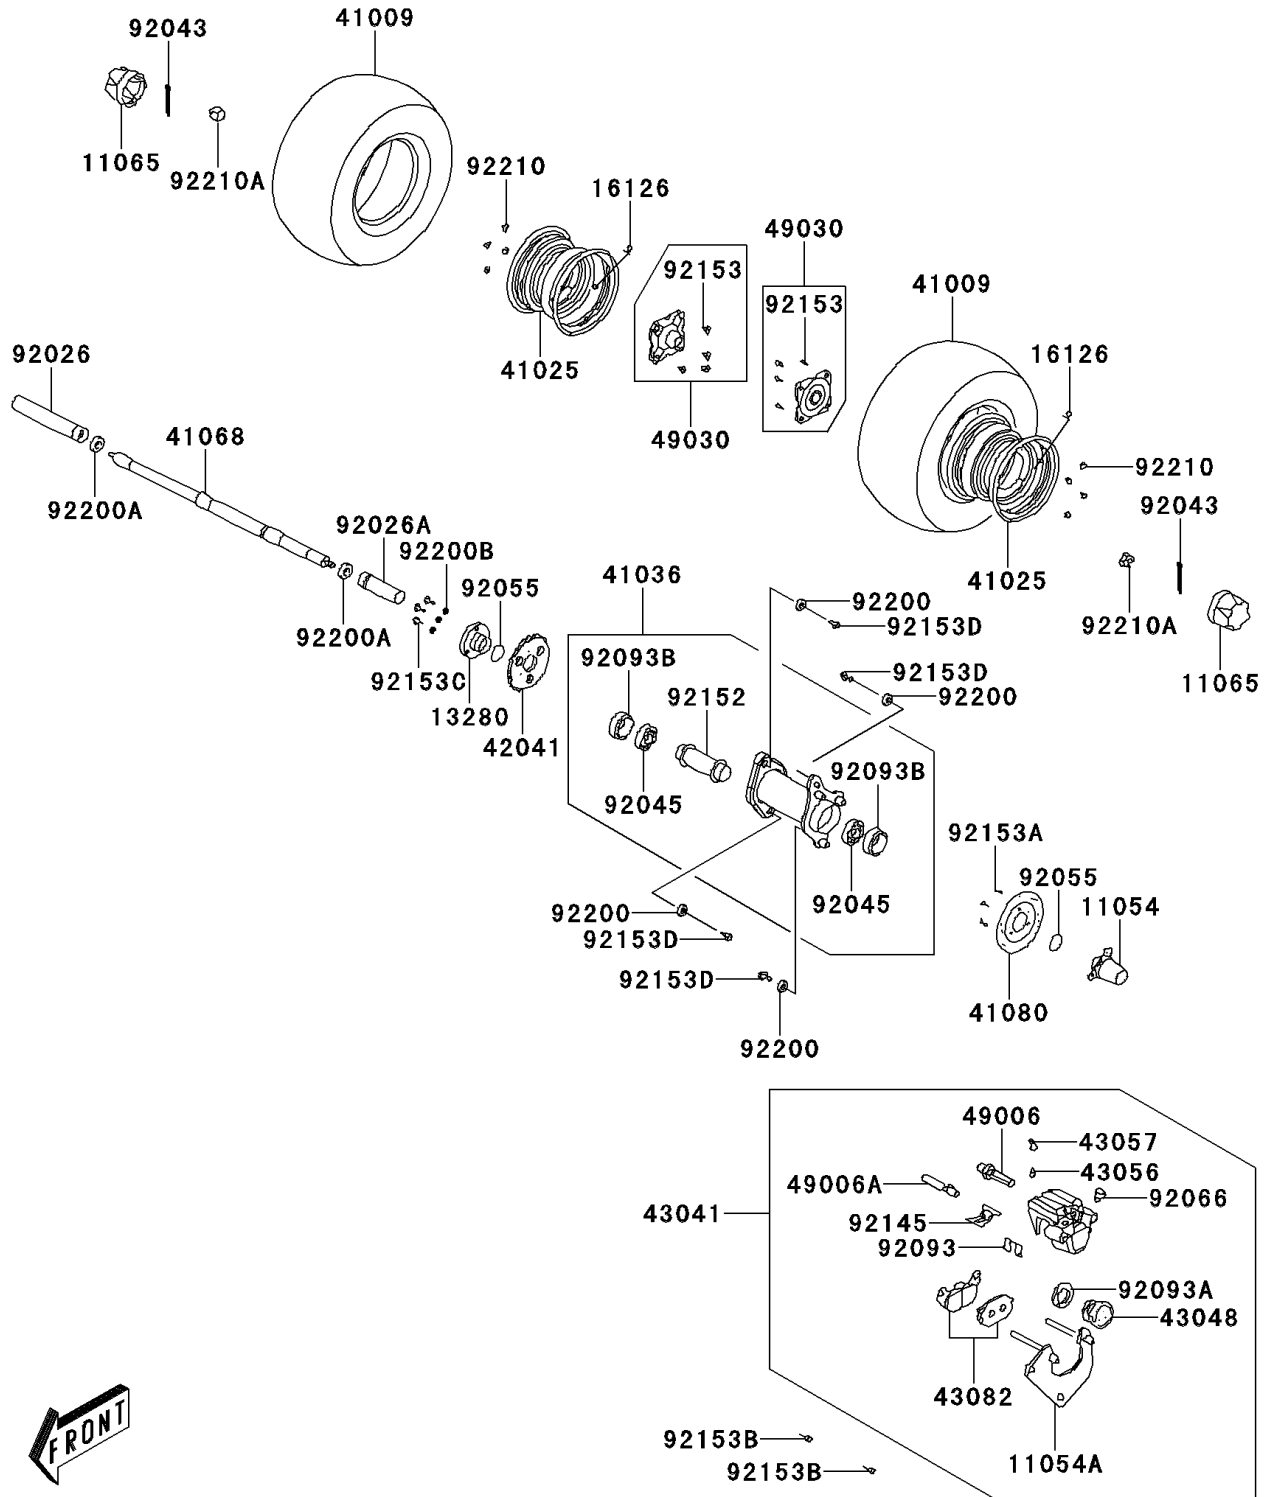

2011 KFX®90 PARTS DIAGRAM

Rear Hub

F2240

2011 KFX®90 PARTS LIST

Rear Hub

ITEM NAME	PART NUMBER	QUANTITY
BRACKET,BRAKE DISK (Ref # 11054)	11054-Y005	1
BRACKET (Ref # 11054A)	11054-Y008	1
CAP,WHEEL (Ref # 11065)	11065-Y002	2
HOLDER,SPROCKET (Ref # 13280)	13280-Y004	1
VALVE,RIM (Ref # 16126)	16126-Y001	2
TIRE,RR (Ref # 41009)	41009-Y001	2
RIM,SILVER (Ref # 41025)	41025-Y001-936	2
HUB-ASSY,RR,BLACK (Ref # 41036)	41036-Y001-935	1
AXLE,RR (Ref # 41068)	41068-Y001	1
DISC,RR (Ref # 41080)	41080-Y001	1
SPROCKET-HUB (Ref # 42041)	42041-Y001	1
CALIPER-ASSY,RR (Ref # 43041)	43041-Y001	1
PISTON-CALIPER (Ref # 43048)	43048-Y001	1
BREATHER-BRAKE (Ref # 43056)	43056-Y001	1
CAP-BREATHER (Ref # 43057)	43057-Y001	1
PAD-ASSY-BRAKE (Ref # 43082)	43082-Y001	1
BOOT (Ref # 49006)	49006-Y001	1
BOOT (Ref # 49006A)	49006-Y002	1
HUB,RR (Ref # 49030)	49030-Y001	2
SPACER,REAR AXLE,RH (Ref # 92026)	92026-Y005	1
SPACER,REAR AXLE,LH (Ref # 92026A)	92026-Y006	1
PIN,3X25 (Ref # 92043)	92043-Y011	2
BEARING-BALL,6006 (Ref # 92045)	92045-Y008	2
RING-O,30MM (Ref # 92055)	92055-Y015	2
PLUG (Ref # 92066)	92066-Y001	1
SEAL,DUST (Ref # 92093)	92093-Y005	1
SEAL,PISTON (Ref # 92093A)	92093-Y006	1
SEAL,DUST (Ref # 92093B)	92093-Y009	2
SPRING,PAD (Ref # 92145)	92145-Y012	1

2011 KFX®90 PARTS LIST

Rear Hub

ITEM NAME	PART NUMBER	QUANTITY
COLLAR (Ref # 92152)	92152-Y007	1
BOLT (Ref # 92153)	92153-Y005	8
BOLT (Ref # 92153A)	92153-Y007	3
BOLT,FLANGE,8X28 (Ref # 92153B)	92153-Y012	2
BOLT,FLANGE,8X20 (Ref # 92153C)	92153-Y033	3
BOLT,FLANGE,12X28 (Ref # 92153D)	92153-Y044	4
WASHER,12.2X28X4 (Ref # 92200)	92200-Y012	4
WASHER,14MM (Ref # 92200A)	92200-Y014	2
WASHER,8MM (Ref # 92200B)	92200-Y019	3
NUT,10MM (Ref # 92210)	92210-Y010	8
NUT,14MM (Ref # 92210A)	92210-Y025	2