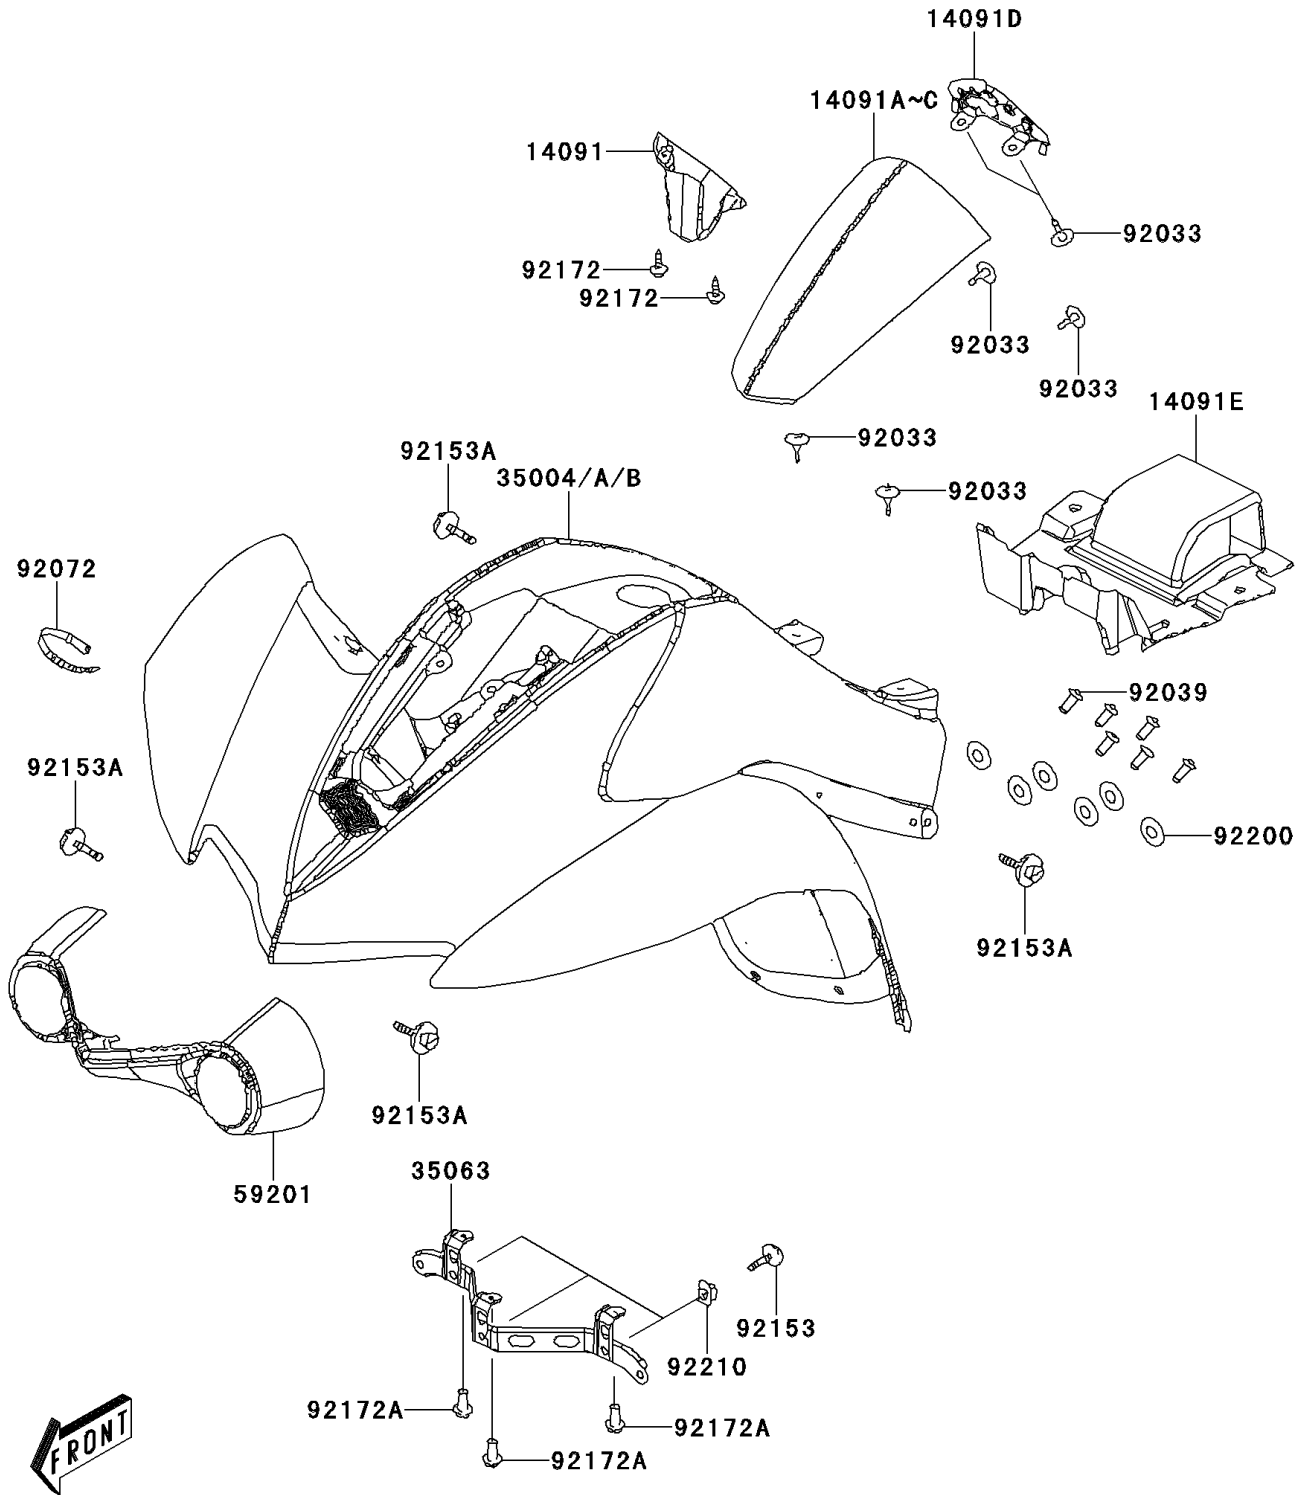

2011 KFX®90 PARTS DIAGRAM

Front Fender(s)

F2171

2011 KFX®90 PARTS LIST

Front Fender(s)

ITEM NAME	PART NUMBER	QUANTITY
COVER,MAIN SWITCH,BLACK (Ref # 14091)	14091-Y006-933	1
COVER,FRONT,WHITE (Ref # 14091A)	14091-Y007-932	1
COVER,CENTER,BLACK (Ref # 14091D)	14091-Y008-933	1
COVER,INNER,BLACK (Ref # 14091E)	14091-Y013-933	1
FENDER-FRONT,GREEN (Ref # 35004)	35004-Y001-930	1
STAY,FRONT FENDER (Ref # 35063)	35063-Y003	1
BUMPER,FRONT,BLACK (Ref # 59201)	59201-Y001-933	1
RIVET (Ref # 92033)	92033-Y010	1
RIVET,3.2X9.8 (Ref # 92039)	92039-Y001	1
BAND (Ref # 92072)	92072-Y003	1
BOLT,5X16 (Ref # 92153)	92153-Y013	1
BOLT,6X16 (Ref # 92153A)	92153-Y018	1
SCREW,4X12 (Ref # 92172)	92172-Y019	1
SCREW,TAPPING,5X16 (Ref # 92172A)	92172-Y020	1
WASHER,3MM (Ref # 92200)	92200-Y017	1
NUT,5MM (Ref # 92210)	92210-Y016	1