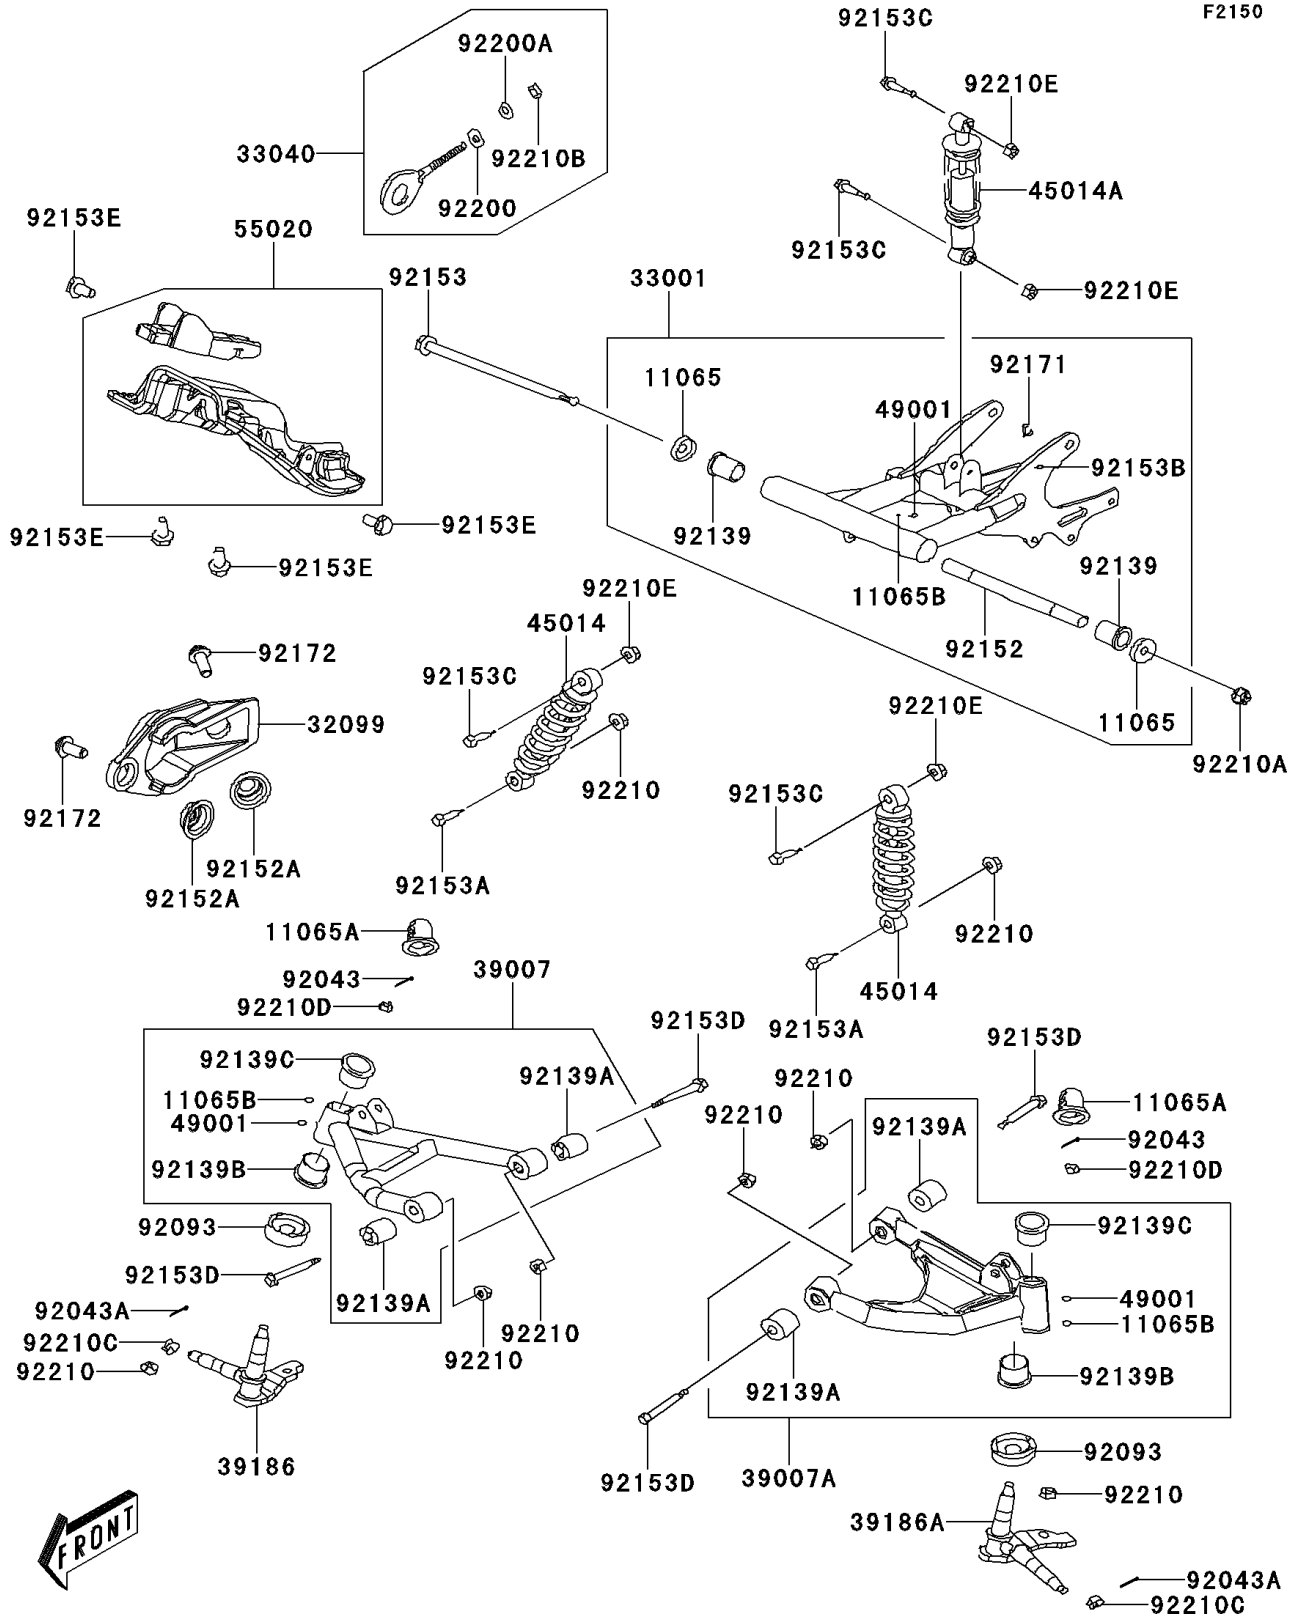

## 2011 KFX®90 PARTS DIAGRAM

Suspension

F2150

## 2011 KFX®90 PARTS LIST

### Suspension

ITEM NAME	PART NUMBER	QUANTITY
CAP (Ref # 11065)	11065-Y003	1
CAP (Ref # 11065A)	11065-Y004	1
CAP,GREASE NIPPLE (Ref # 11065B)	11065-Y005	1
CASE,KICK STARTER (Ref # 32099)	32099-Y001	1
ARM-COMP-SWING (Ref # 33001)	33001-Y001	1
ADJUSTER-CHAIN (Ref # 33040)	33040-Y001	1
ARM-SUSP,RH (Ref # 39007)	39007-Y001	1
ARM-SUSP,LH (Ref # 39007A)	39007-Y002	1
KNUCKLE,RH (Ref # 39186)	39186-Y001	1
KNUCKLE,LH (Ref # 39186A)	39186-Y002	1
SHOCKABSORBER,FR,WHITE (Ref # 45014)	45014-Y001-937	1
SHOCKABSORBER,RR,WHITE (Ref # 45014A)	45014-Y002-937	1
NIPPLE-GREASE (Ref # 49001)	49001-Y001	1
GUARD (Ref # 55020)	55020-Y001	1
PIN,2X20 (Ref # 92043)	92043-Y008	1
PIN,3X25 (Ref # 92043A)	92043-Y009	1
SEAL (Ref # 92093)	92093-Y007	1
BUSHING,RR (Ref # 92139)	92139-Y003	1
BUSHING,SUSPENSION ARM (Ref # 92139A)	92139-Y004	1
BUSHING,SUSPENSION ARM (Ref # 92139B)	92139-Y005	1
BUSHING,SUSPENSION ARM (Ref # 92139C)	92139-Y006	1
COLLAR (Ref # 92152)	92152-Y010	1
COLLAR (Ref # 92152A)	92152-Y011	1
BOLT (Ref # 92153)	92153-Y011	1
BOLT,10X40 (Ref # 92153A)	92153-Y016	1
BOLT,FLANGE,6X10 (Ref # 92153B)	92153-Y022	1
BOLT,FLANGE,10X40 (Ref # 92153C)	92153-Y041	1
BOLT,FLANGE,10X50 (Ref # 92153D)	92153-Y042	1
BOLT,6X16 (Ref # 92153E)	92153-Y064	1

## 2011 KFX®90 PARTS LIST

Suspension

ITEM NAME	PART NUMBER	QUANTITY
CLAMP,BRAKE HOSE (Ref # 92171)	92171-Y005	1
SCREW,6X12 (Ref # 92172)	92172-Y016	1
WASHER,8MM (Ref # 92200)	92200-Y016	1
WASHER,8MM (Ref # 92200A)	92200-Y019	1
NUT,10MM (Ref # 92210)	92210-Y009	1
NUT,14MM (Ref # 92210A)	92210-Y012	1
NUT,8MM (Ref # 92210B)	92210-Y018	1
NUT,12MM (Ref # 92210C)	92210-Y023	1
NUT,10MM (Ref # 92210D)	92210-Y024	1
NUT,10MM (Ref # 92210E)	92210-Y029	1