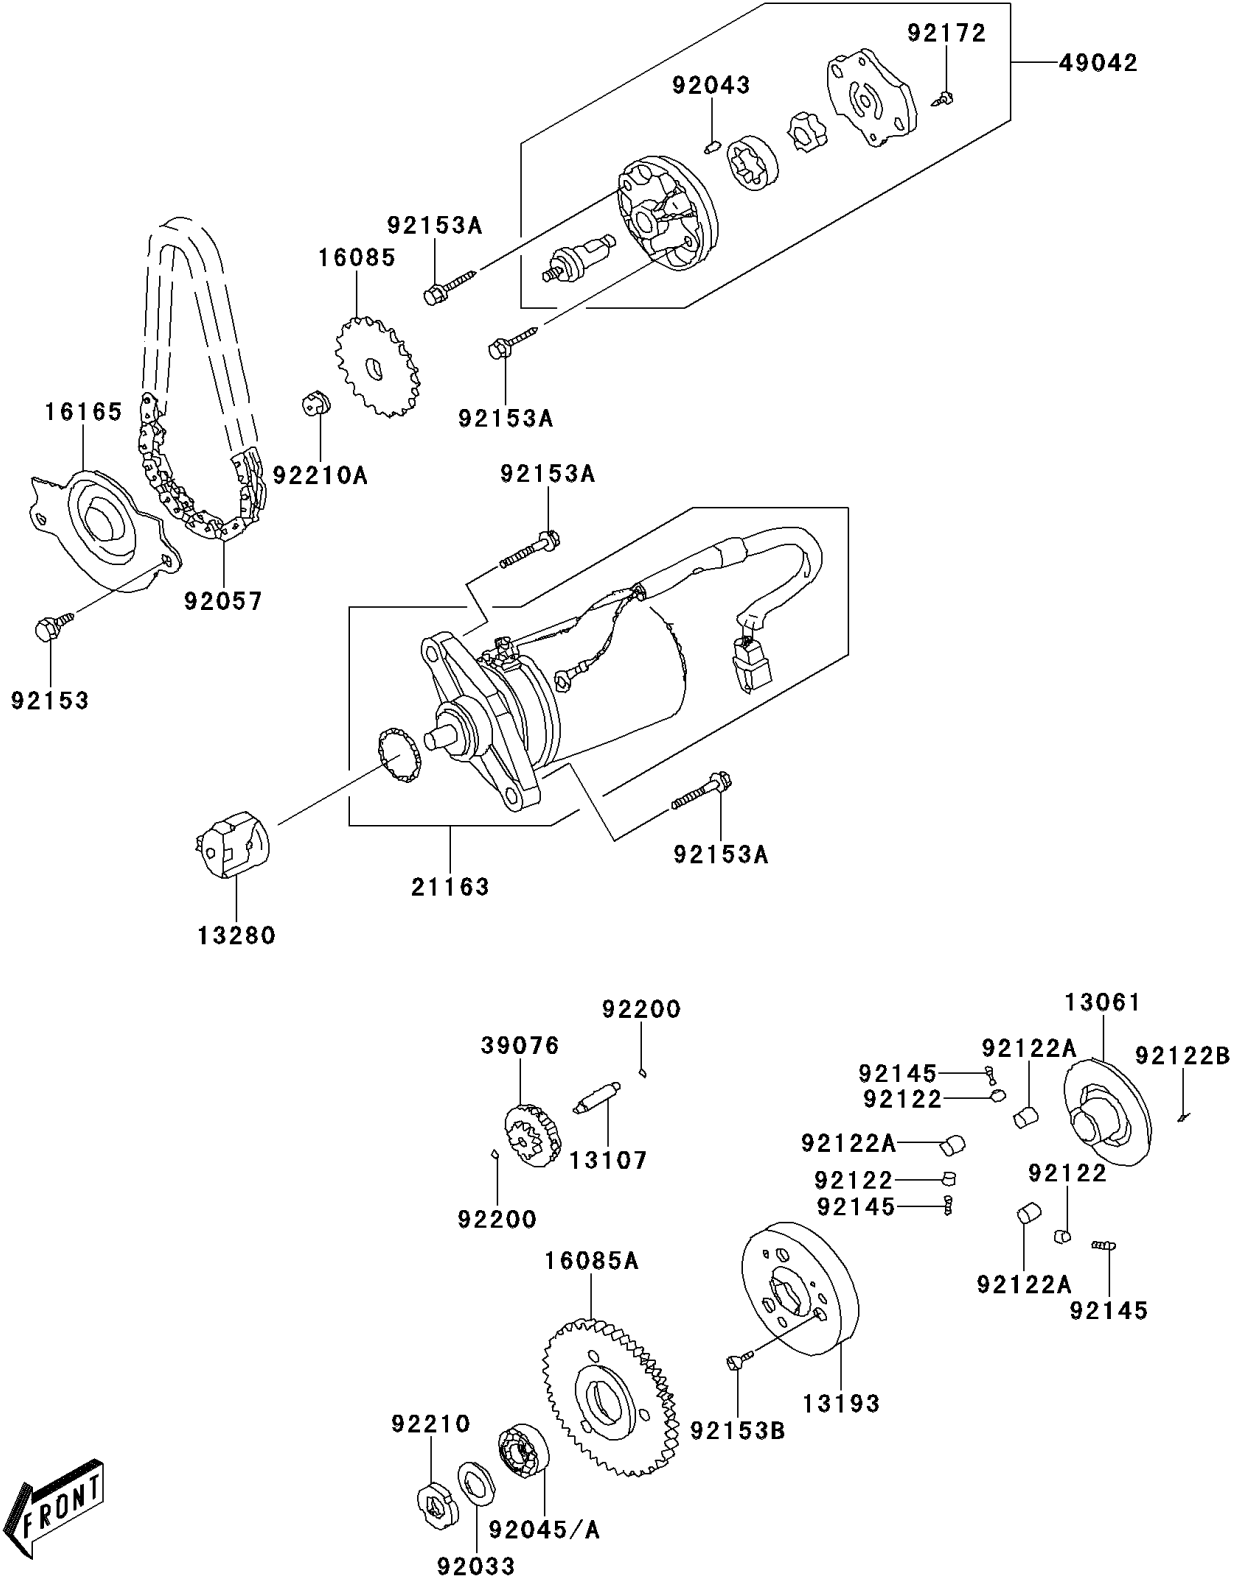

# 2007 KFX90 PARTS DIAGRAM

Starter Motor

E1840

## 2007 KFX90 PARTS LIST

### Starter Motor

ITEM NAME	PART NUMBER	QUANTITY
BOSS,STARTER CLUTCH (Ref # 13061)	13061-Y001	1
SHAFT,STARTER REDUCTION (Ref # 13107)	13107-Y005	1
CLUTCH-ASSY-ONEWAY (Ref # 13193)	13193-Y001	1
HOLDER,STARTER REDUCTION (Ref # 13280)	13280-Y003	1
GEAR,OIL PUMP (Ref # 16085)	16085-Y001	1
GEAR,STARTER (Ref # 16085A)	16085-Y008	1
SEPARATOR,OIL (Ref # 16165)	16165-Y001	1
STARTER-ELECTRIC (Ref # 21163)	21163-Y002	1
LIMITER,STARTER REDUCTION (Ref # 39076)	39076-Y001	1
PUMP-OIL (Ref # 49042)	49042-Y001	1
RING-SNAP (Ref # 92033)	92033-Y008	1
PIN,DOWEL, 4X65 (Ref # 92043)	92043-Y015	1
BEARING-BALL,6005-2NKG (Ref # 92045)	92045-Y004	1
CHAIN,OIL PUMP (Ref # 92057)	92057-Y003	1
ROLLER (Ref # 92122)	92122-Y004	3
ROLLER,10.2X11.5 (Ref # 92122A)	92122-Y005	3
ROLLER,6X10 (Ref # 92122B)	92122-Y006	1
SPRING (Ref # 92145)	92145-Y010	3
BOLT,FLANGE,6X12 (Ref # 92153)	92153-Y046	2
BOLT,FLANGE,6X25 (Ref # 92153A)	92153-Y051	4
BOLT,SOCKET,6X12 (Ref # 92153B)	92153-Y059	3
SCREW,3X10 (Ref # 92172)	92172-Y006	1
WASHER,24X8.5 (Ref # 92200)	92200-Y013	2
NUT,24MM (Ref # 92210)	92210-Y001	1
NUT,6MM (Ref # 92210A)	92210-Y027	1