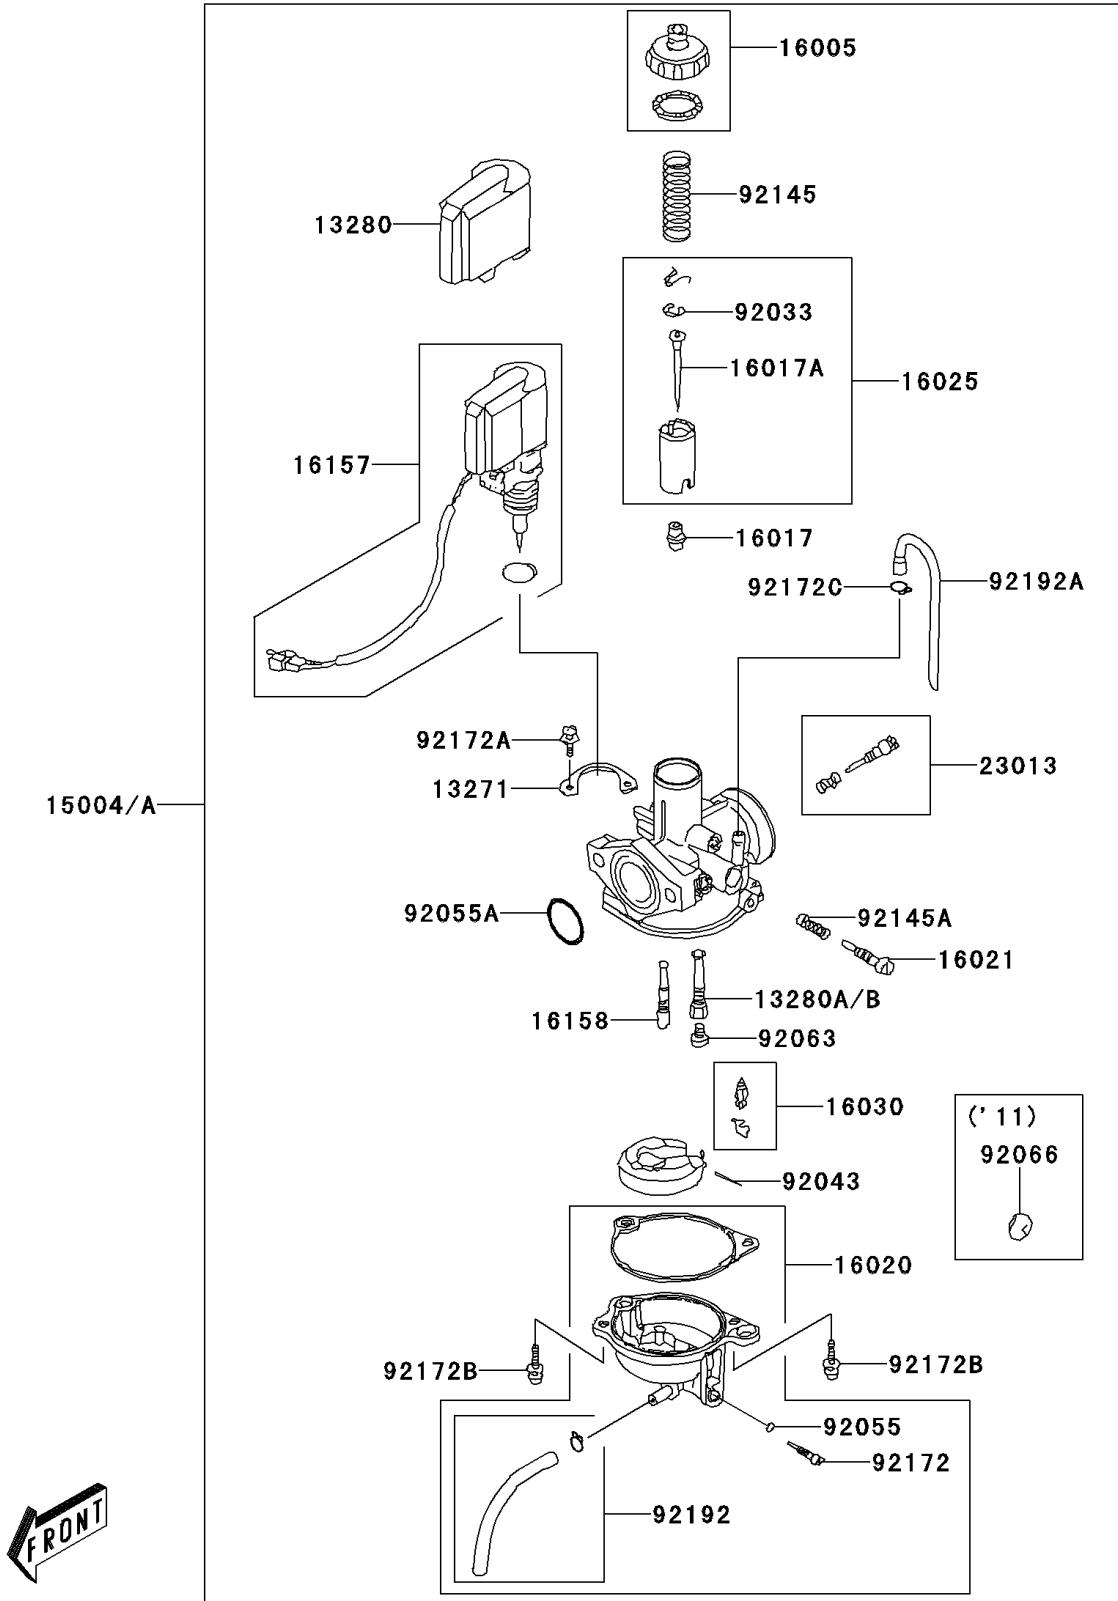

2010 KFX®90 PARTS DIAGRAM

Carburetor(A8F-ABF)

E1611A

2010 KFX®90 PARTS LIST

Carburetor(A8F-ABF)

ITEM NAME	PART NUMBER	QUANTITY
PLATE (Ref # 13271)	13271-Y001	1
HOLDER,CAP (Ref # 13280)	13280-Y008	1
HOLDER,NEEDLE JET (Ref # 13280A)	13280-Y009	1
CARBURETOR-ASSY (Ref # 15004)	15004-Y002	1
TOP-CHAMBER (Ref # 16005)	16005-Y001	1
JET-NEEDLE (Ref # 16017)	16017-Y001	1
JET-NEEDLE (Ref # 16017A)	16017-Y002	1
CHAMBER-FLOAT (Ref # 16020)	16020-Y001	1
SCREW-THROTTLE STOP (Ref # 16021)	16021-Y001	1
VALVE-THROTTLE (Ref # 16025)	16025-Y001	1
VALVE-FLOAT,ASSY (Ref # 16030)	16030-Y002	1
JET-STARTER (Ref # 16157)	16157-Y001	1
JET-SLOW (Ref # 16158)	16158-Y001	1
SCREW-ASSY,ADJUST (Ref # 23013)	23013-Y001	1
RING-SNAP (Ref # 92033)	92033-Y003	1
PIN (Ref # 92043)	92043-Y002	1
RING-O (Ref # 92055)	92055-Y001	1
RING-O (Ref # 92055A)	92055-Y016	1
JET-MAIN (Ref # 92063)	92063-Y001	1
SPRING (Ref # 92145)	92145-Y002	1
SPRING (Ref # 92145A)	92145-Y004	1
SCREW,DRAIN (Ref # 92172)	92172-Y001	1
SCREW (Ref # 92172A)	92172-Y012	2
SCREW (Ref # 92172B)	92172-Y013	2
CLAMP (Ref # 92172C)	92172-Y023	1
TUBE,ASSY (Ref # 92192)	92192-Y006	1
TUBE (Ref # 92192A)	92192-Y011	1