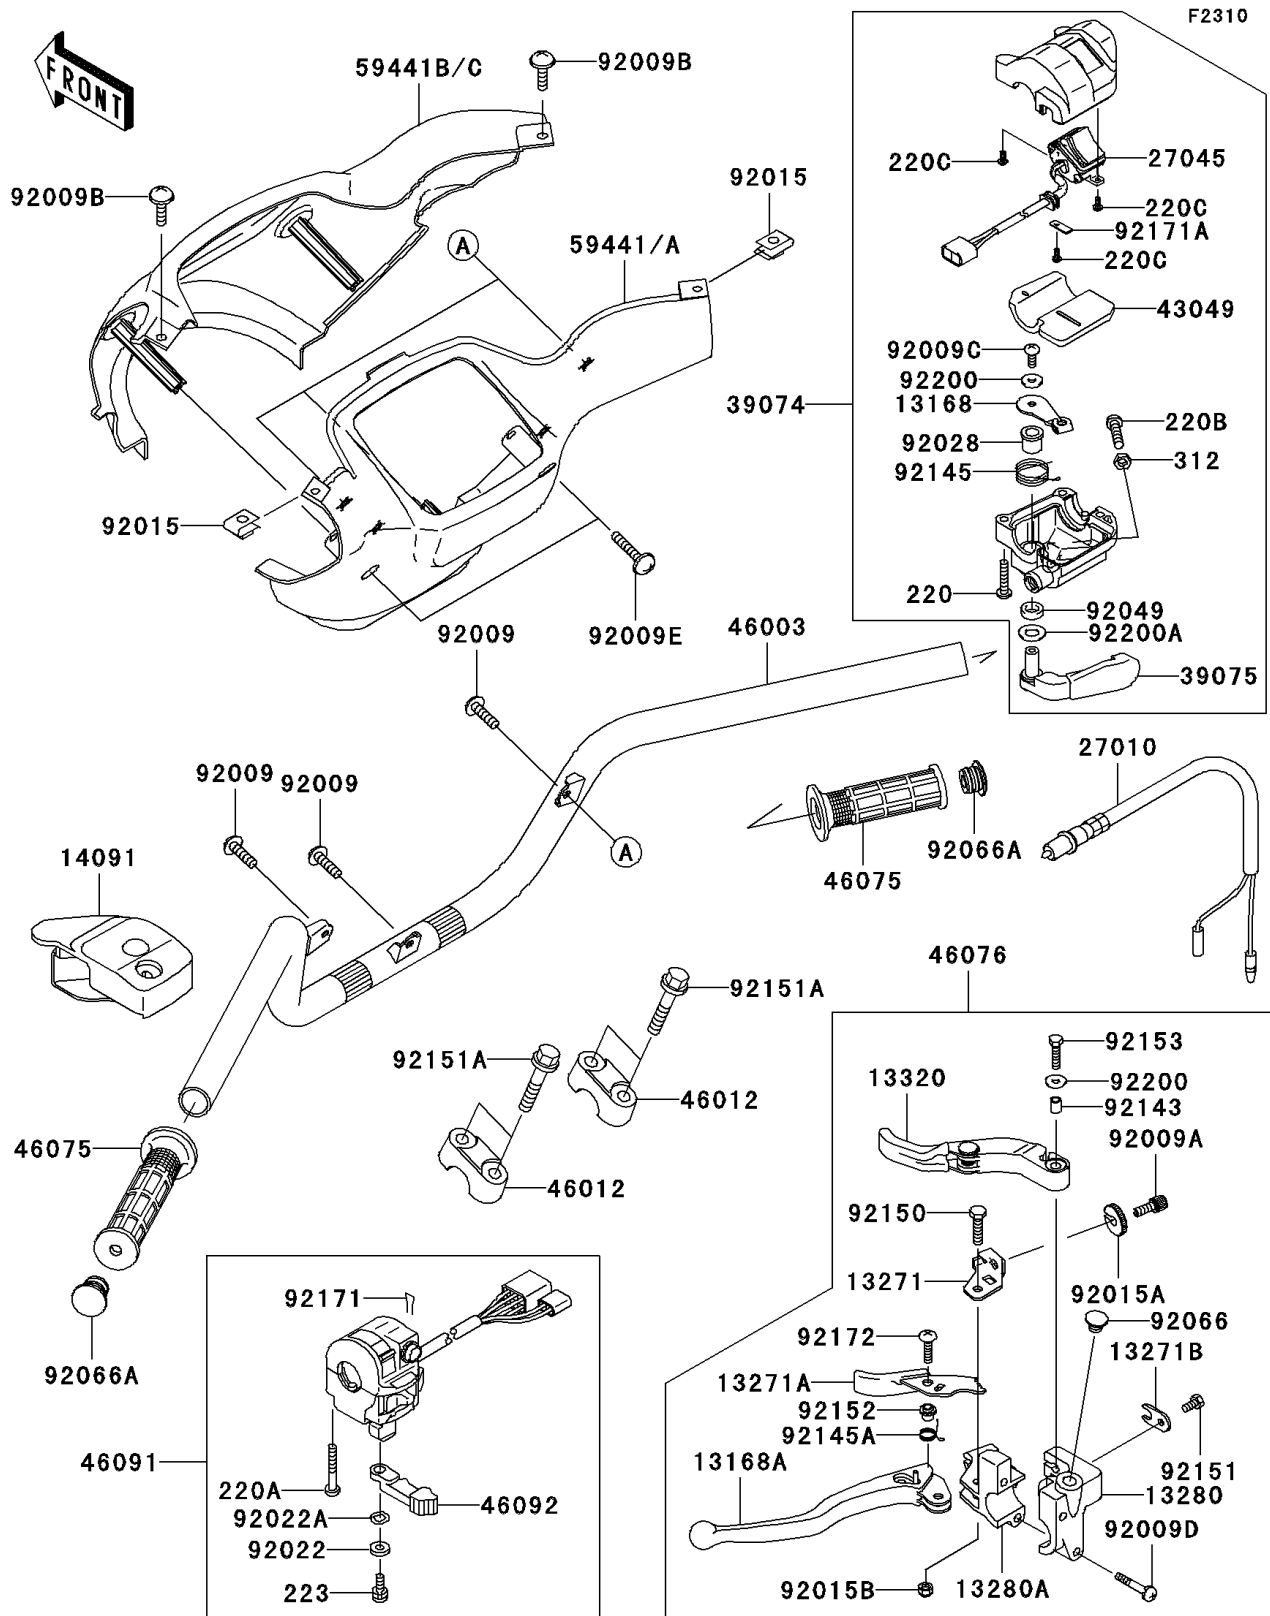

2006 Prairie 700 4x4 PARTS DIAGRAM

Handlebar

2006 Prairie 700 4x4 PARTS LIST

Handlebar

ITEM NAME	PART NUMBER	QUANTITY
LEVER (Ref # 13168)	13168-1715	1
LEVER,LH (Ref # 13168A)	13168-1736	1
PLATE,LOCK (Ref # 13271)	13271-1259	1
PLATE,LEVER LOCK (Ref # 13271A)	13271-1635	1
PLATE,WIRE OUTER STOPPER (Ref # 13271B)	13271-1636	1
HOLDER,DIFF LOCK LEVER (Ref # 13280)	13280-1226	1
HOLDER,LEVER,LH (Ref # 13280A)	13280-1227	1
LEVER-ASSY,DEFF LOCK (Ref # 13320)	13320-1018	1
COVER,DIFF LOCK LEVER (Ref # 14091)	14091-1403	1
SWITCH,BRAKE (Ref # 27010)	27010-1294	1
SWITCH-ASSY (Ref # 27045)	27045-1081	1
LEVER-ASSY-THROTTLE (Ref # 39074)	39074-1062	1
LEVER-THROTTLE (Ref # 39075)	39075-1062	1
PACKING (Ref # 43049)	43049-1088	1
HANDLE (Ref # 46003)	46003-1580	1
HOLDER-HANDLE (Ref # 46012)	46012-1168	1
GRIP,HANDLE (Ref # 46075)	46075-7501	1
LEVER-ASSY-GRIP,DEFF LOCK (Ref # 46076)	46076-1238	1
HOUSING-ASSY-CONTROL,LH (Ref # 46091)	46091-1847	1
LEVER-GRIP,CHOKE (Ref # 46092)	46092-1217	1
COVER-HANDLE,RR,A.RED (Ref # 59441)	59441-1150-260	1
COVER-HANDLE,RR,W.GREEN (Ref # 59441A)	59441-1150-286	1
COVER-HANDLE,FR,A.RED (Ref # 59441B)	59441-1159-260	1
COVER-HANDLE,FR,W.GREEN (Ref # 59441C)	59441-1159-286	1
SCREW,TAPPING,5X14 (Ref # 92009)	92009-1197	1
SCREW,CABLE ADJUST,8MM (Ref # 92009A)	92009-1435	1
SCREW,5X12 (Ref # 92009B)	92009-1652	1
SCREW (Ref # 92009C)	92009-1959	1
SCREW,6X30 (Ref # 92009D)	92009-1961	1