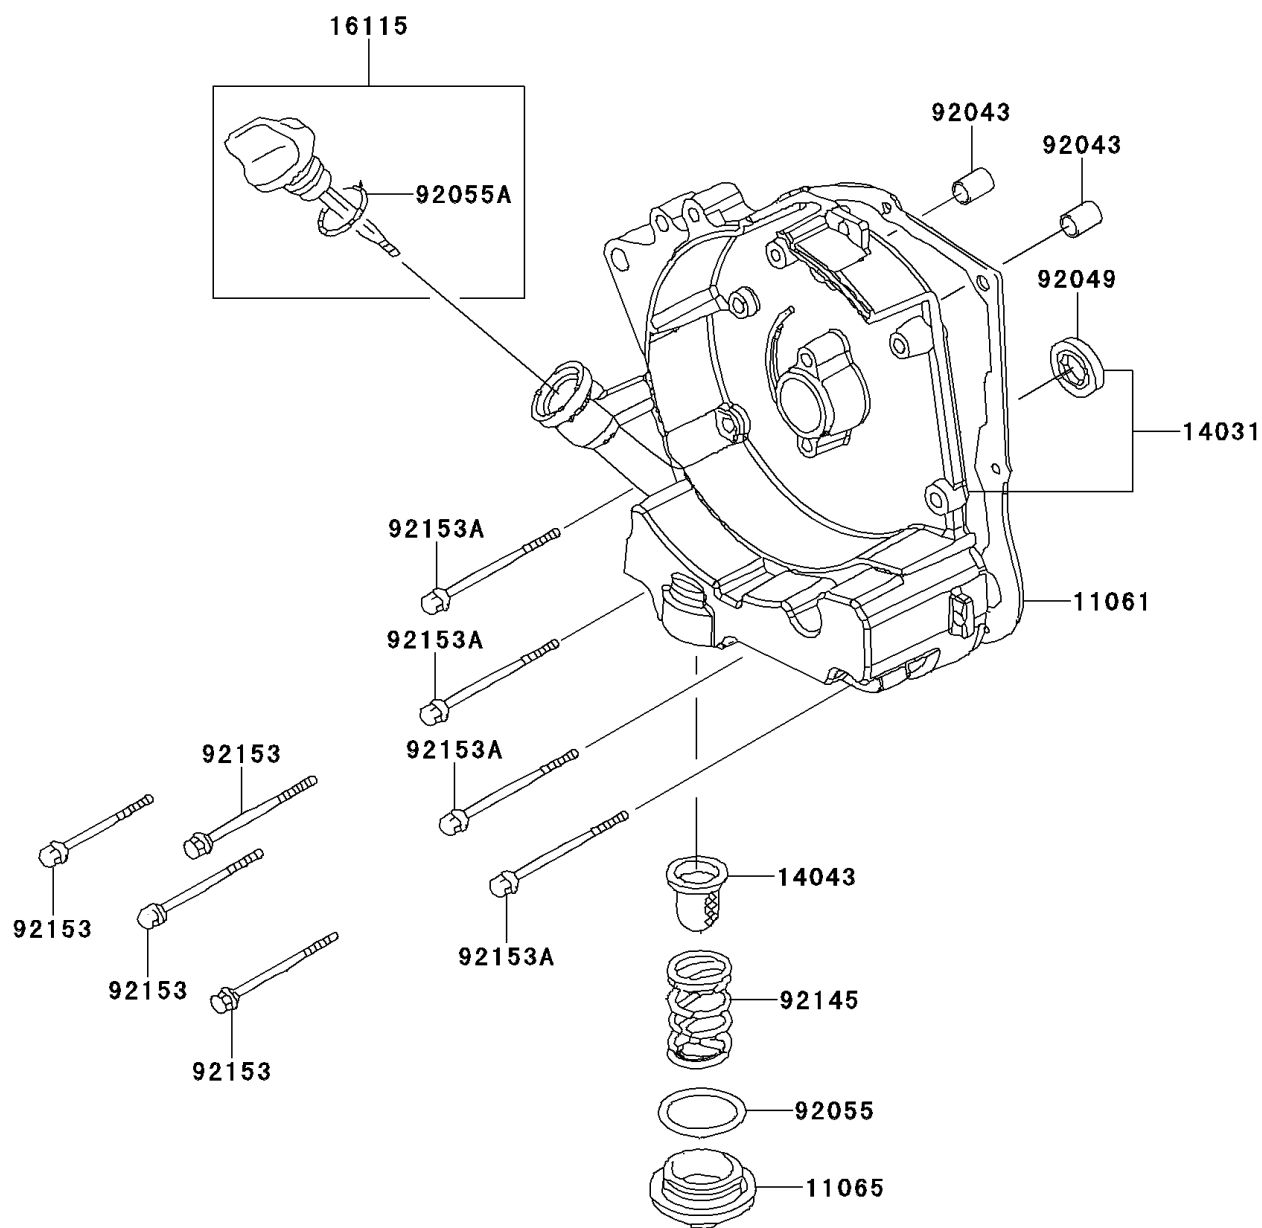

2011 KFX®90 PARTS DIAGRAM

Engine Cover(s)

E1431

2011 KFX®90 PARTS LIST

Engine Cover(s)

ITEM NAME	PART NUMBER	QUANTITY
GASKET,GENERATOR (Ref # 11061)	11061-Y005	1
CAP (Ref # 11065)	11065-Y006	1
COVER-GENERATOR (Ref # 14031)	14031-Y001	1
FILTER,OIL (Ref # 14043)	14043-Y001	1
CAP-OIL FILLER (Ref # 16115)	16115-Y001	1
PIN,8X14 (Ref # 92043)	92043-Y012	1
SEAL-OIL,19.8X30X5 (Ref # 92049)	92049-Y001	1
RING-O,30.8MM (Ref # 92055)	92055-Y005	1
RING-O,18X3 (Ref # 92055A)	92055-Y011	1
SPRING (Ref # 92145)	92145-Y005	1
BOLT,FLANGE,6X85 (Ref # 92153)	92153-Y055	1
BOLT,FLANGE,6X100 (Ref # 92153A)	92153-Y057	1