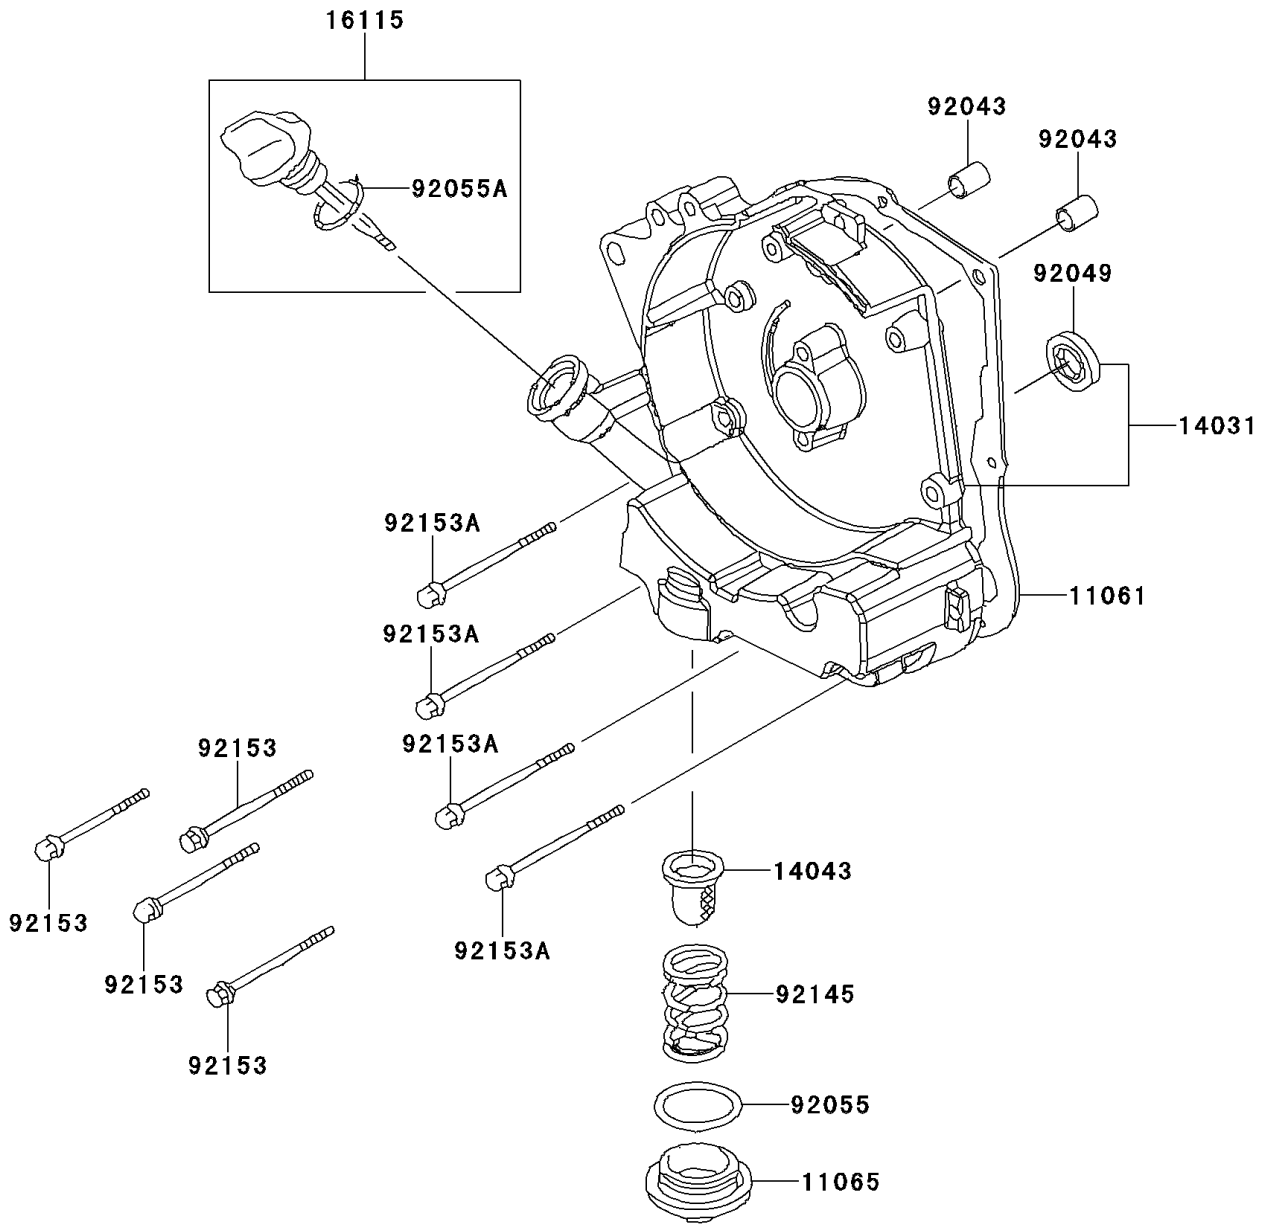

# 2007 KFX90 PARTS DIAGRAM

Engine Cover(s)

E1431

## 2007 KFX90 PARTS LIST

Engine Cover(s)

ITEM NAME	PART NUMBER	QUANTITY
GASKET,GENERATOR (Ref # 11061)	11061-Y005	1
CAP (Ref # 11065)	11065-Y006	1
COVER-GENERATOR (Ref # 14031)	14031-Y001	1
FILTER,OIL (Ref # 14043)	14043-Y001	1
CAP-OIL FILLER (Ref # 16115)	16115-Y001	1
PIN,8X14 (Ref # 92043)	92043-Y012	2
SEAL-OIL,19.8X30X5 (Ref # 92049)	92049-Y001	1
RING-O,30.8MM (Ref # 92055)	92055-Y005	1
RING-O,18X3 (Ref # 92055A)	92055-Y011	1
SPRING (Ref # 92145)	92145-Y005	1
BOLT,FLANGE,6X85 (Ref # 92153)	92153-Y055	4
BOLT,FLANGE,6X100 (Ref # 92153A)	92153-Y057	4