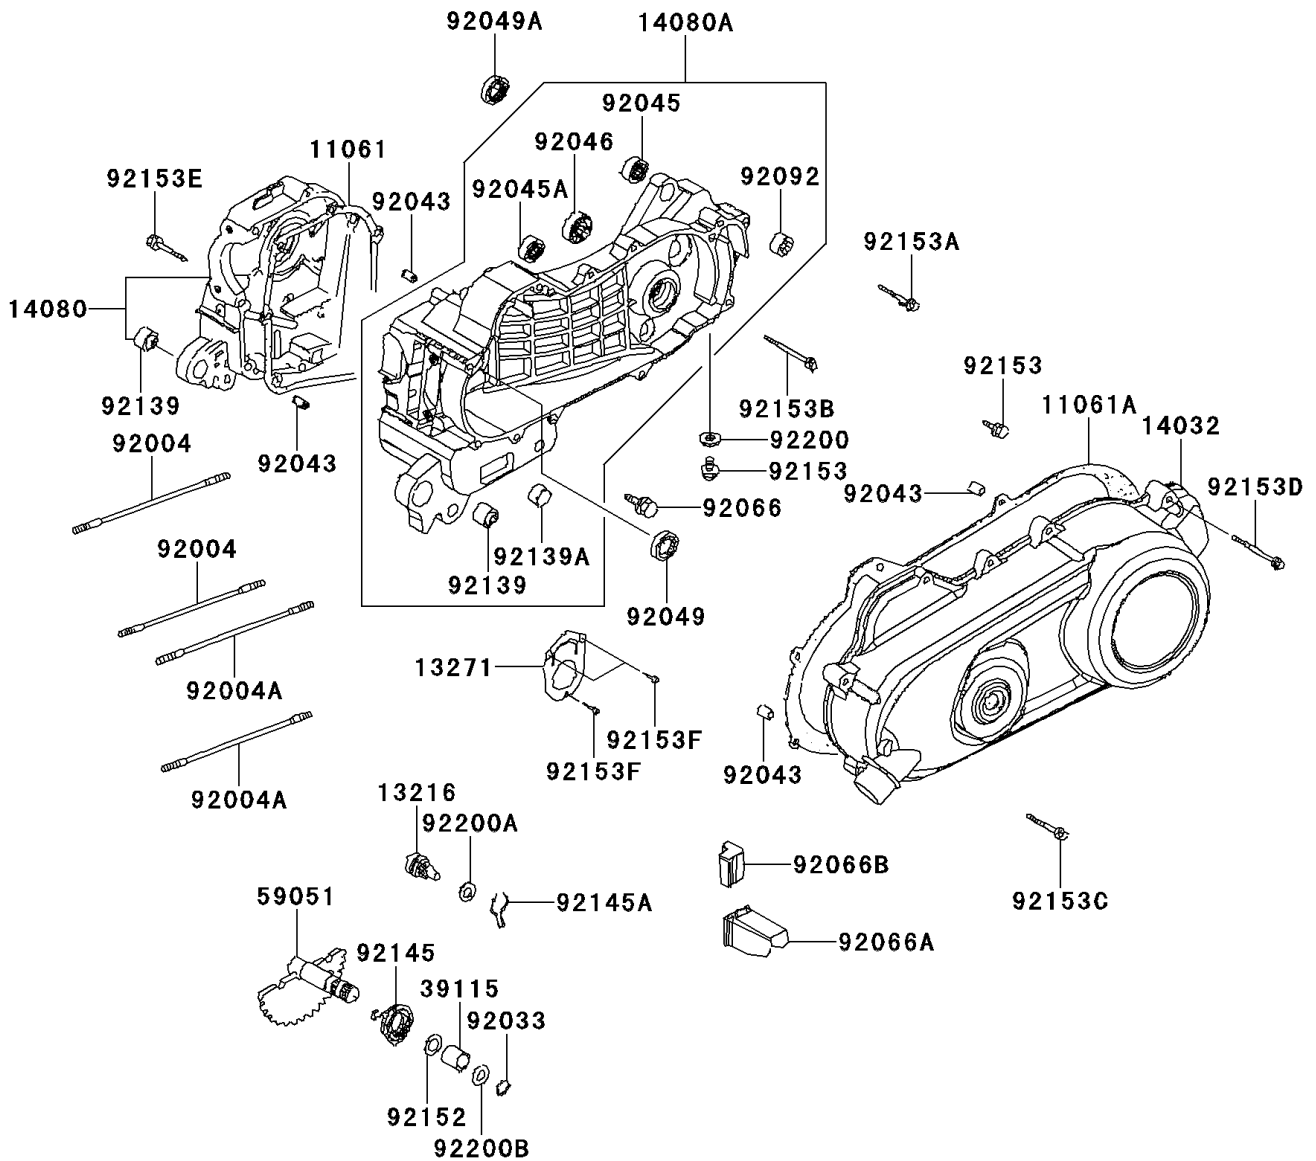

# 2007 KFX90 PARTS DIAGRAM

Crankcase

E1411

## 2007 KFX90 PARTS LIST

### Crankcase

ITEM NAME	PART NUMBER	QUANTITY
GASKET,CRANK CASE (Ref # 11061)	11061-Y003	1
GASKET,CLUTCH COVER (Ref # 11061A)	11061-Y007	1
GEAR-COMP,KICK DRIVEN (Ref # 13216)	13216-Y002	1
PLATE (Ref # 13271)	13271-Y002	1
COVER-CLUTCH,BLACK (Ref # 14032)	14032-Y002-931	1
CRANKCASE,RH (Ref # 14080)	14080-Y001	1
CRANKCASE,LH (Ref # 14080A)	14080-Y003	1
SHAFT-IDLER,KICK (Ref # 39115)	39115-Y001	1
GEAR-SPUR,KICK STARTER (Ref # 59051)	59051-Y001	1
STUD,8X182.5 (Ref # 92004)	92004-Y002	2
STUD,8X190.5 (Ref # 92004A)	92004-Y004	2
RING-SNAP (Ref # 92033)	92033-Y012	1
PIN,8X14 (Ref # 92043)	92043-Y012	4
BEARING-BALL,6203 (Ref # 92045)	92045-Y006	1
BEARING-BALL,6204 (Ref # 92045A)	92045-Y007	1
BEARING-NEEDLE (Ref # 92046)	92046-Y003	1
SEAL-OIL,19.8X30X5 (Ref # 92049)	92049-Y001	1
SEAL-OIL,20X32X6 (Ref # 92049A)	92049-Y004	1
PLUG,DRAIN (Ref # 92066)	92066-Y003	1
PLUG (Ref # 92066A)	92066-Y005	1
PLUG (Ref # 92066B)	92066-Y007	1
BUSHING-RUBBER (Ref # 92092)	92092-Y002	1
BUSHING (Ref # 92139)	92139-Y001	2
BUSHING (Ref # 92139A)	92139-Y002	1
SPRING (Ref # 92145)	92145-Y001	1
SPRING,KICK DRIVEN GEAR (Ref # 92145A)	92145-Y011	1
COLLAR (Ref # 92152)	92152-Y006	1
BOLT,FLANGE,8X12 (Ref # 92153)	92153-Y001	2
BOLT,FLANGE,8X45 (Ref # 92153A)	92153-Y036	6

### Crankcase

ITEM NAME	PART NUMBER	QUANTITY
BOLT,FLANGE,8X60 (Ref # 92153B)	92153-Y038	1
BOLT,FLANGE,6X28 (Ref # 92153C)	92153-Y052	1
BOLT,FLANGE,6X35 (Ref # 92153D)	92153-Y053	7
BOLT,FLANGE,6X45 (Ref # 92153E)	92153-Y054	1
BOLT,5X10 (Ref # 92153F)	92153-Y058	3
WASHER,8MM (Ref # 92200)	92200-Y001	1
WASHER,10MM (Ref # 92200A)	92200-Y002	1
WASHER (Ref # 92200B)	92200-Y008	1