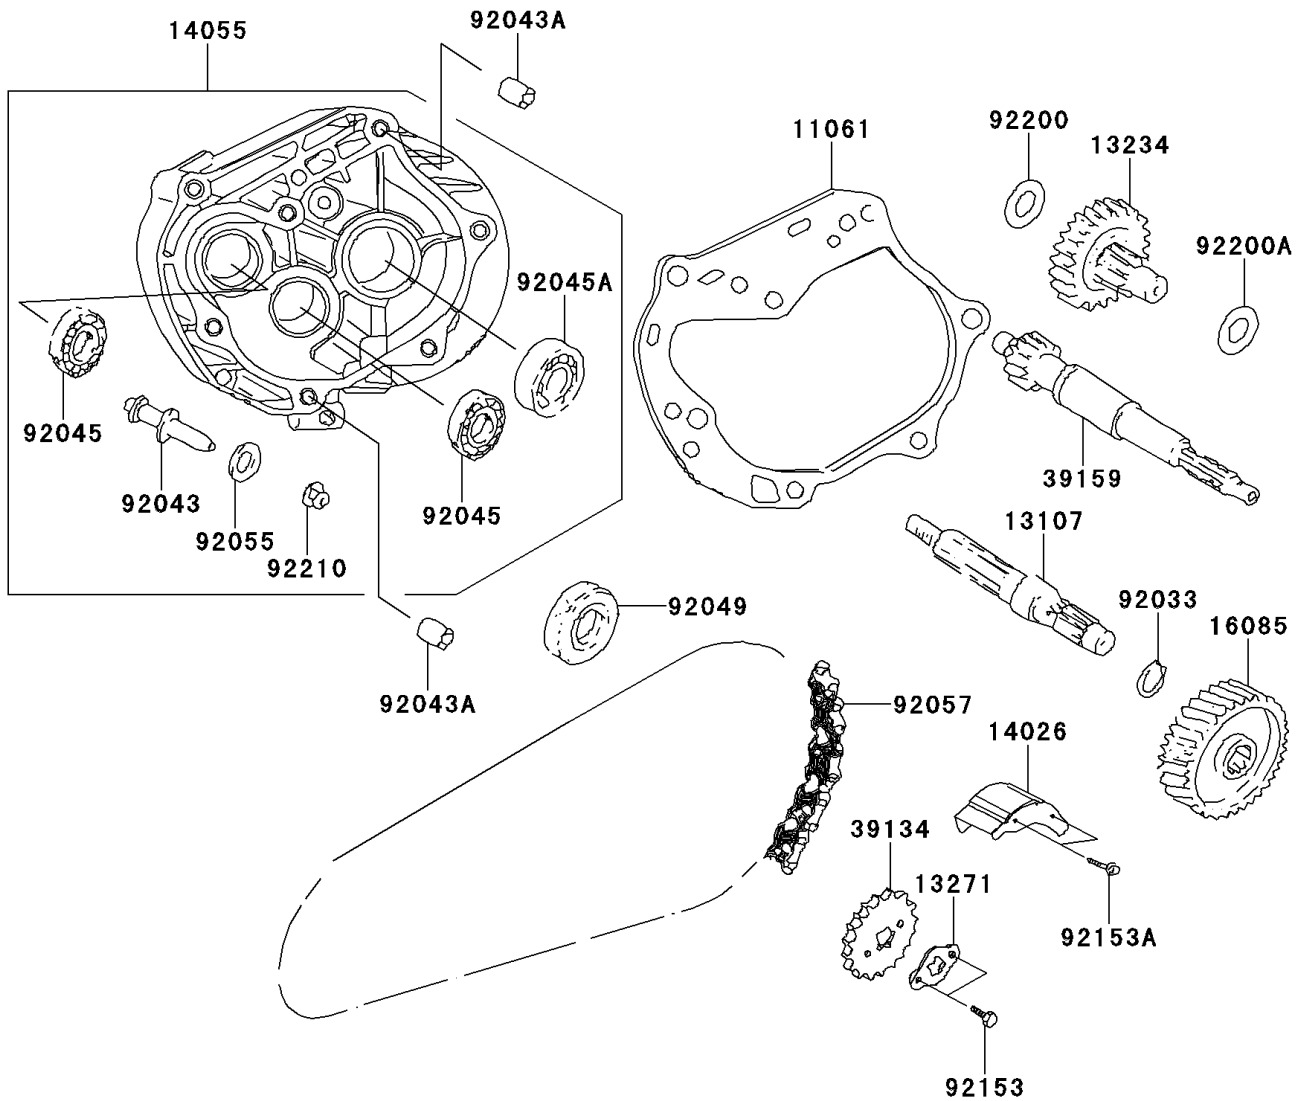

2011 KFX®90 PARTS DIAGRAM

Gear Change Drum/Shift Fork(s)

E1362

2011 KFX®90 PARTS LIST

Gear Change Drum/Shift Fork(s)

ITEM NAME	PART NUMBER	QUANTITY
GASKET,GEAR CASE (Ref # 11061)	11061-Y016	1
SHAFT,FINAL (Ref # 13107)	13107-Y004	1
SHAFT-COMP (Ref # 13234)	13234-Y001	1
PLATE (Ref # 13271)	13271-Y007	1
COVER-CHAIN (Ref # 14026)	14026-Y001	1
CASE-GEAR (Ref # 14055)	14055-Y001	1
GEAR,FINAL (Ref # 16085)	16085-Y004	1
SPROCKET-DRIVE (Ref # 39134)	39134-Y001	1
SHAFT-DRIVE (Ref # 39159)	39159-Y001	1
RING-SNAP (Ref # 92033)	92033-Y011	1
PIN,BRAKE (Ref # 92043)	92043-Y001	1
PIN,DOWEL,10X20 (Ref # 92043A)	92043-Y014	1
BEARING-BALL,6201 (Ref # 92045)	92045-Y002	1
BEARING-BALL,6004 UU (Ref # 92045A)	92045-Y005	1
SEAL-OIL,27X42X7 (Ref # 92049)	92049-Y008	1
RING-O,7.5X1.5 (Ref # 92055)	92055-Y002	1
CHAIN,DRIVE (Ref # 92057)	92057-Y004	1
BOLT,6X10 (Ref # 92153)	92153-Y014	1
BOLT,FLANGE,6X10 (Ref # 92153A)	92153-Y045	1
WASHER,12MM (Ref # 92200)	92200-Y004	1
WASHER,15MM (Ref # 92200A)	92200-Y007	1
NUT,8MM (Ref # 92210)	92210-Y014	1