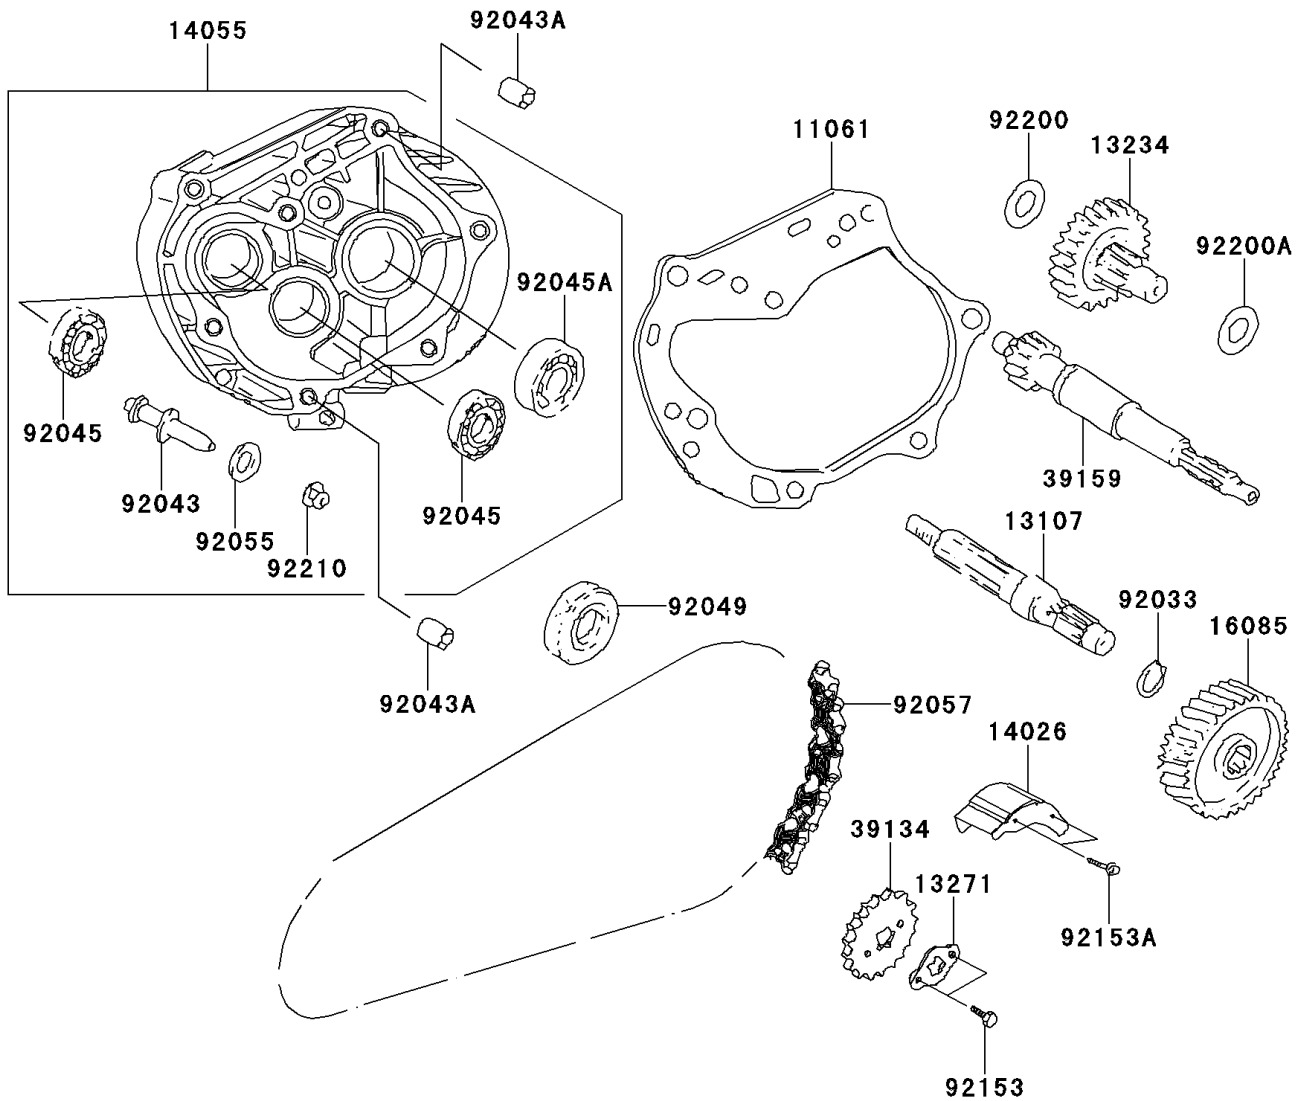

2007 KFX90 PARTS DIAGRAM

Gear Change Drum/Shift Fork(s)

E1362

2007 KFX90 PARTS LIST

Gear Change Drum/Shift Fork(s)

ITEM NAME	PART NUMBER	QUANTITY
GASKET,GEAR CASE (Ref # 11061)	11061-Y016	1
SHAFT,FINAL (Ref # 13107)	13107-Y004	1
SHAFT-COMP (Ref # 13234)	13234-Y001	1
PLATE (Ref # 13271)	13271-Y007	1
COVER-CHAIN (Ref # 14026)	14026-Y001	1
CASE-GEAR (Ref # 14055)	14055-Y001	1
GEAR,FINAL (Ref # 16085)	16085-Y004	1
SPROCKET-DRIVE (Ref # 39134)	39134-Y001	1
SHAFT-DRIVE (Ref # 39159)	39159-Y001	1
RING-SNAP (Ref # 92033)	92033-Y011	1
PIN,BRAKE (Ref # 92043)	92043-Y001	1
PIN,DOWEL,10X20 (Ref # 92043A)	92043-Y014	2
BEARING-BALL,6201 (Ref # 92045)	92045-Y002	2
BEARING-BALL,6004 UU (Ref # 92045A)	92045-Y005	1
SEAL-OIL,27X42X7 (Ref # 92049)	92049-Y008	1
RING-O,7.5X1.5 (Ref # 92055)	92055-Y002	1
CHAIN,DRIVE (Ref # 92057)	92057-Y004	1
BOLT,6X10 (Ref # 92153)	92153-Y014	2
BOLT,FLANGE,6X10 (Ref # 92153A)	92153-Y045	2
WASHER,12MM (Ref # 92200)	92200-Y004	1
WASHER,15MM (Ref # 92200A)	92200-Y007	1
NUT,8MM (Ref # 92210)	92210-Y014	1