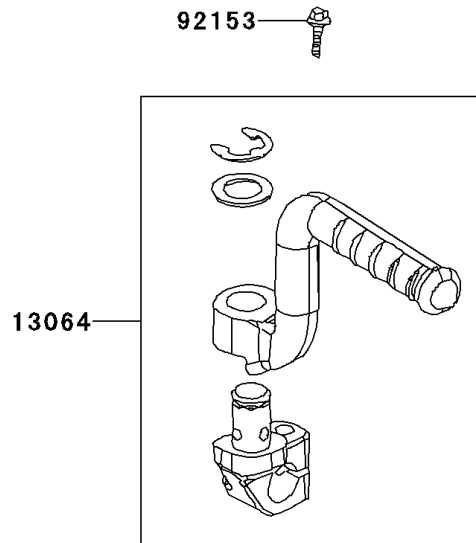

# 2007 KFX90 PARTS DIAGRAM

Kickstarter Mechanism

E1340

## 2007 KFX90 PARTS LIST

### Kickstarter Mechanism

<b>ITEM NAME</b>	<b>PART NUMBER</b>	<b>QUANTITY</b>
LEVER-ASSY-KICK,PEDAL (Ref # 13064)	13064-Y002	1
BOLT,FLANGE,6X22 (Ref # 92153)	92153-Y026	1