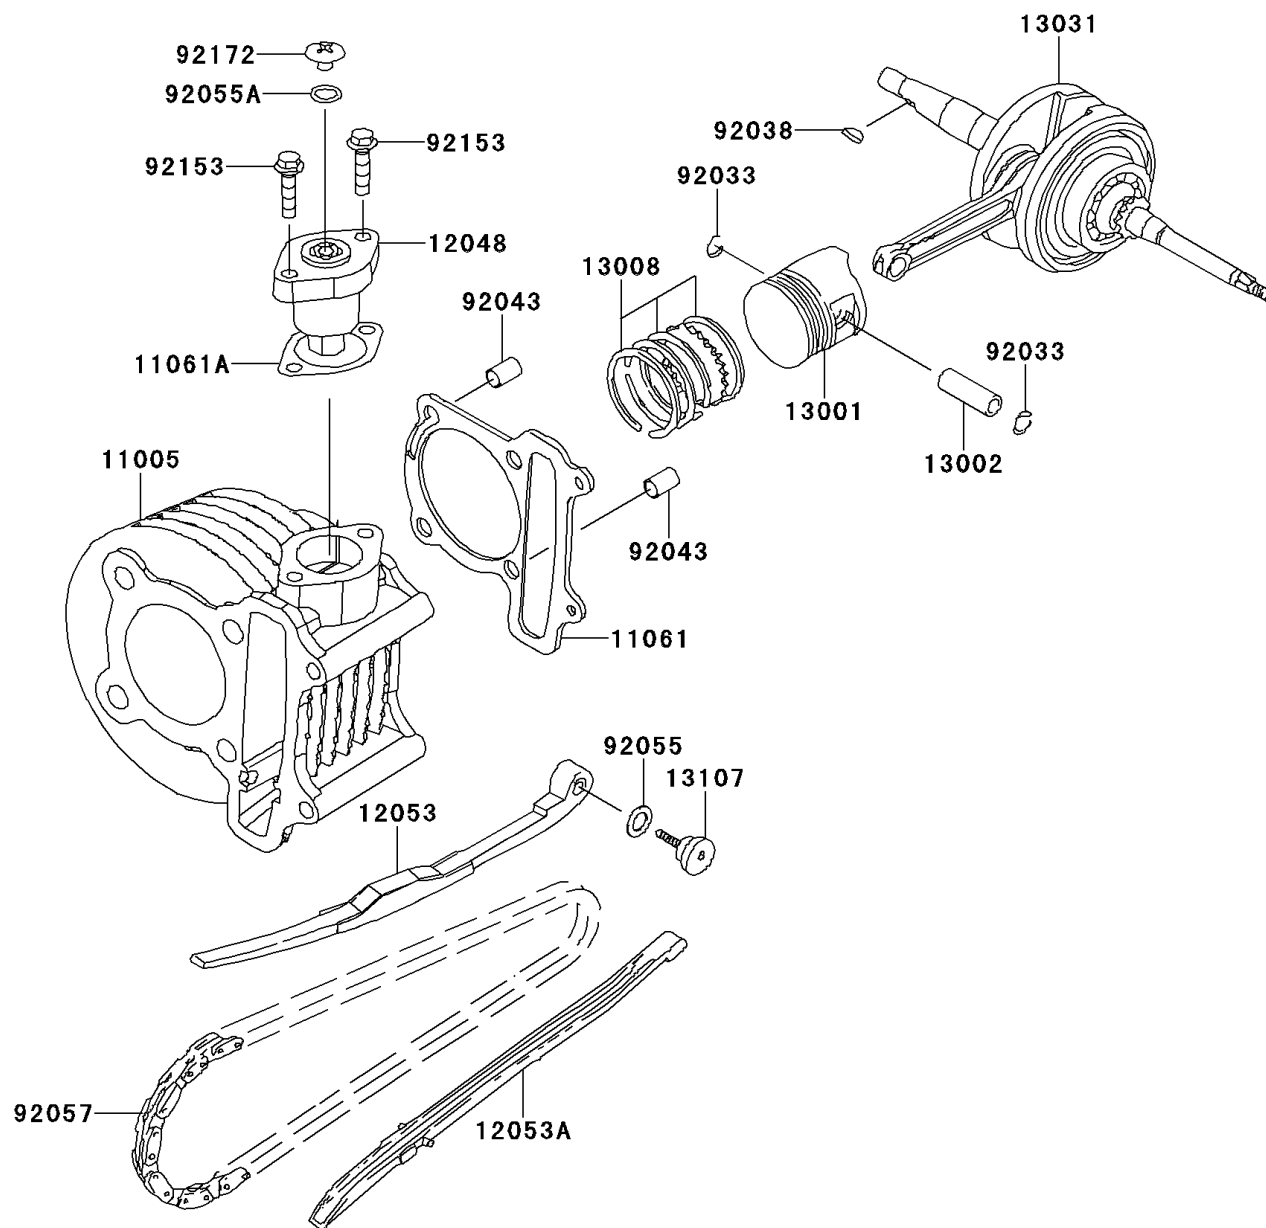

2011 KFX®90 PARTS DIAGRAM

Crankshaft/Piston(s)

E1320

2011 KFX®90 PARTS LIST

Crankshaft/Piston(s)

ITEM NAME	PART NUMBER	QUANTITY
CYLINDER-ENGINE (Ref # 11005)	11005-Y002	1
GASKET,CYLINDER BASE (Ref # 11061)	11061-Y009	1
GASKET (Ref # 11061A)	11061-Y012	1
TENSIONER-ASSY (Ref # 12048)	12048-Y001	1
GUIDE-CHAIN,TENSIONER (Ref # 12053)	12053-Y002	1
GUIDE-CHAIN (Ref # 12053A)	12053-Y004	1
PISTON-ENGINE (Ref # 13001)	13001-Y001	1
PIN-PISTON (Ref # 13002)	13002-Y001	1
RING-SET-PISTON (Ref # 13008)	13008-Y001	1
CRANKSHAFT-COMP (Ref # 13031)	13031-Y001	1
SHAFT,CHAIN GUIDE (Ref # 13107)	13107-Y001	1
RING-SNAP (Ref # 92033)	92033-Y001	1
KEY,WOODRUFF (Ref # 92038)	92038-Y001	1
PIN,10X16 (Ref # 92043)	92043-Y013	1
RING-O,15.2X1.5 (Ref # 92055)	92055-Y003	1
RING-O,1.5X9.5 (Ref # 92055A)	92055-Y010	1
CHAIN,CAMSHAFT (Ref # 92057)	92057-Y002	1
BOLT,FLANGE,6X22 (Ref # 92153)	92153-Y003	1
SCREW,6X6 (Ref # 92172)	92172-Y002	1