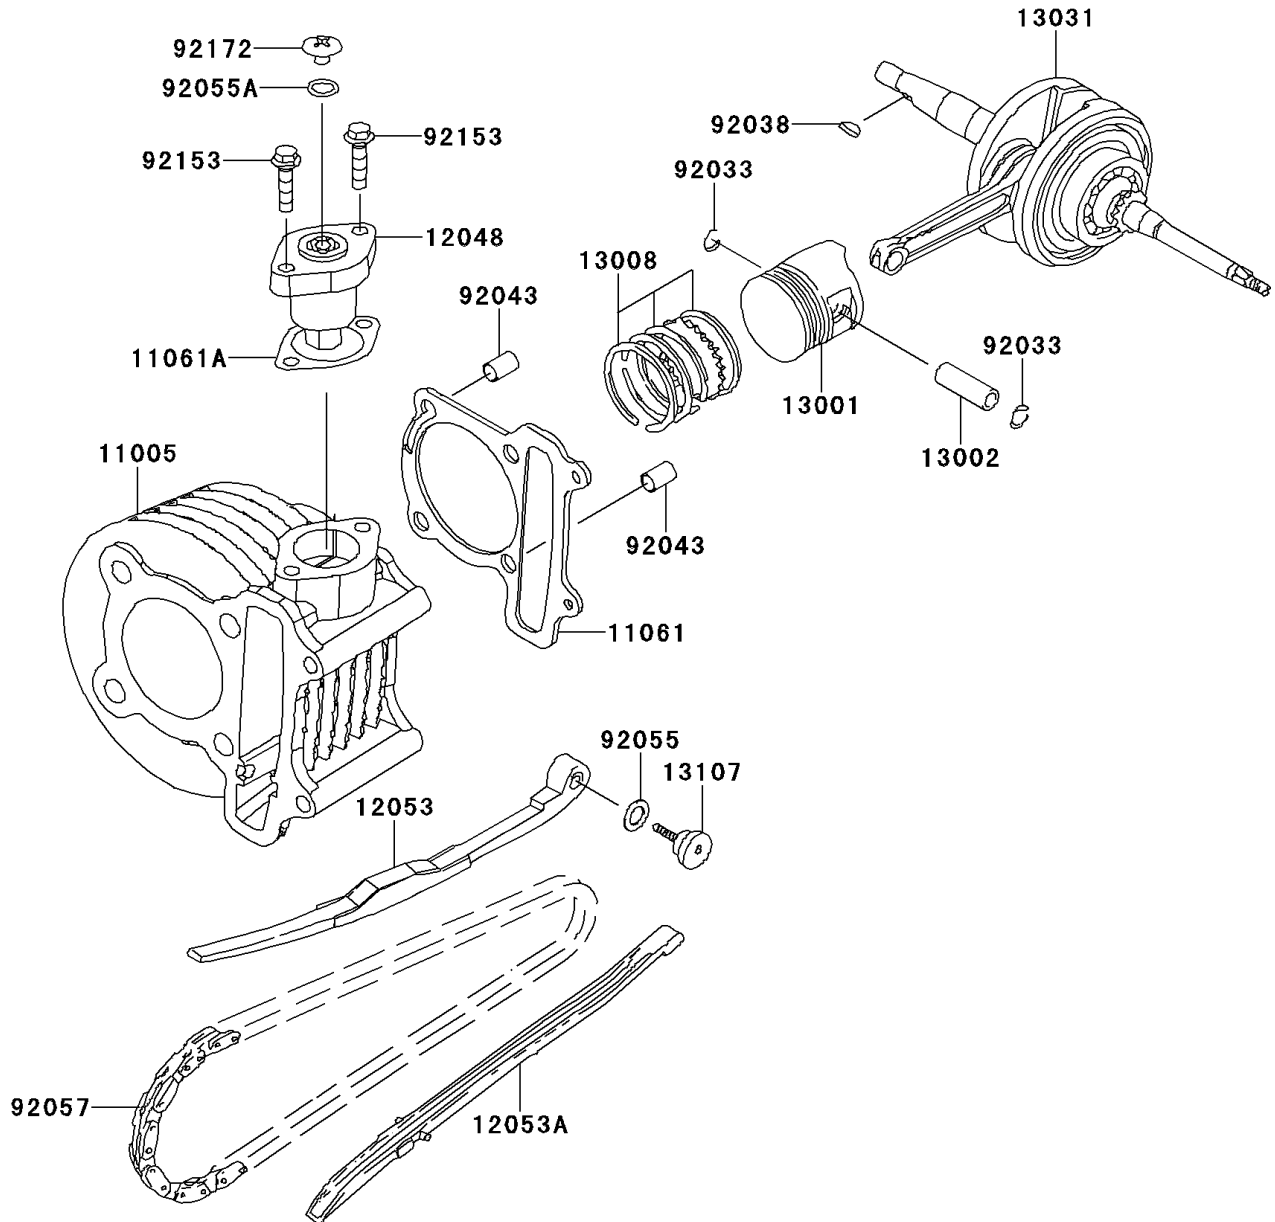

2007 KFX90 PARTS DIAGRAM

Crankshaft/Piston(s)

E1320

2007 KFX90 PARTS LIST

Crankshaft/Piston(s)

ITEM NAME	PART NUMBER	QUANTITY
CYLINDER-ENGINE (Ref # 11005)	11005-Y002	1
GASKET,CYLINDER BASE (Ref # 11061)	11061-Y009	1
GASKET (Ref # 11061A)	11061-Y012	1
TENSIONER-ASSY (Ref # 12048)	12048-Y001	1
GUIDE-CHAIN,TENSIONER (Ref # 12053)	12053-Y002	1
GUIDE-CHAIN (Ref # 12053A)	12053-Y004	1
PISTON-ENGINE (Ref # 13001)	13001-Y001	1
PIN-PISTON (Ref # 13002)	13002-Y001	1
RING-SET-PISTON (Ref # 13008)	13008-Y001	1
CRANKSHAFT-COMP (Ref # 13031)	13031-Y001	1
SHAFT,CHAIN GUIDE (Ref # 13107)	13107-Y001	1
RING-SNAP (Ref # 92033)	92033-Y001	2
KEY,WOODRUFF (Ref # 92038)	92038-Y001	1
PIN,10X16 (Ref # 92043)	92043-Y013	2
RING-O,15.2X1.5 (Ref # 92055)	92055-Y003	1
RING-O,1.5X9.5 (Ref # 92055A)	92055-Y010	1
CHAIN,CAMSHAFT (Ref # 92057)	92057-Y002	1
BOLT,FLANGE,6X22 (Ref # 92153)	92153-Y003	2
SCREW,6X6 (Ref # 92172)	92172-Y002	1