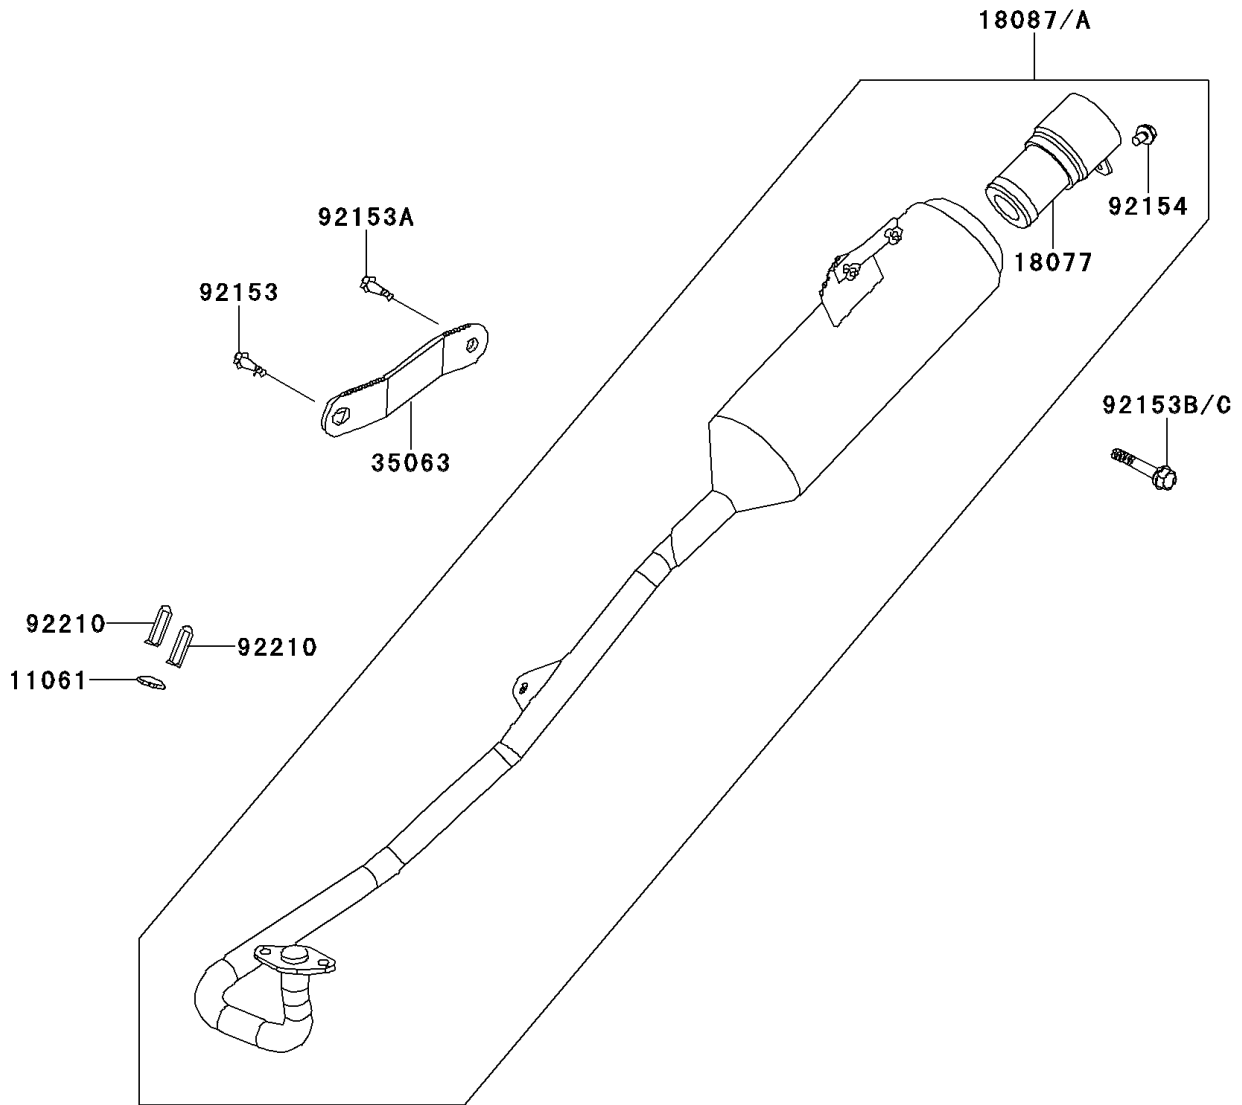

2011 KFX®90 PARTS DIAGRAM

Muffler(s)

E1140

2011 KFX®90 PARTS LIST

Muffler(s)

ITEM NAME	PART NUMBER	QUANTITY
GASKET,EXHAUST (Ref # 11061)	11061-Y014	1
ARRESTER-SPARK (Ref # 18077)	18077-Y002	1
MUFFLER (Ref # 18087A)	18087-Y004	1
STAY,MUFFLER (Ref # 35063)	35063-Y001	1
BOLT,8X28 (Ref # 92153)	92153-Y020	1
BOLT,FLANGE,8X16 (Ref # 92153A)	92153-Y032	1
BOLT,FLANGE,8X38 (Ref # 92153C)	92153-Y070	1
BOLT,FLANGE,6X10 (Ref # 92154)	92154-Y013	1
NUT,8MM (Ref # 92210)	92210-Y006	2