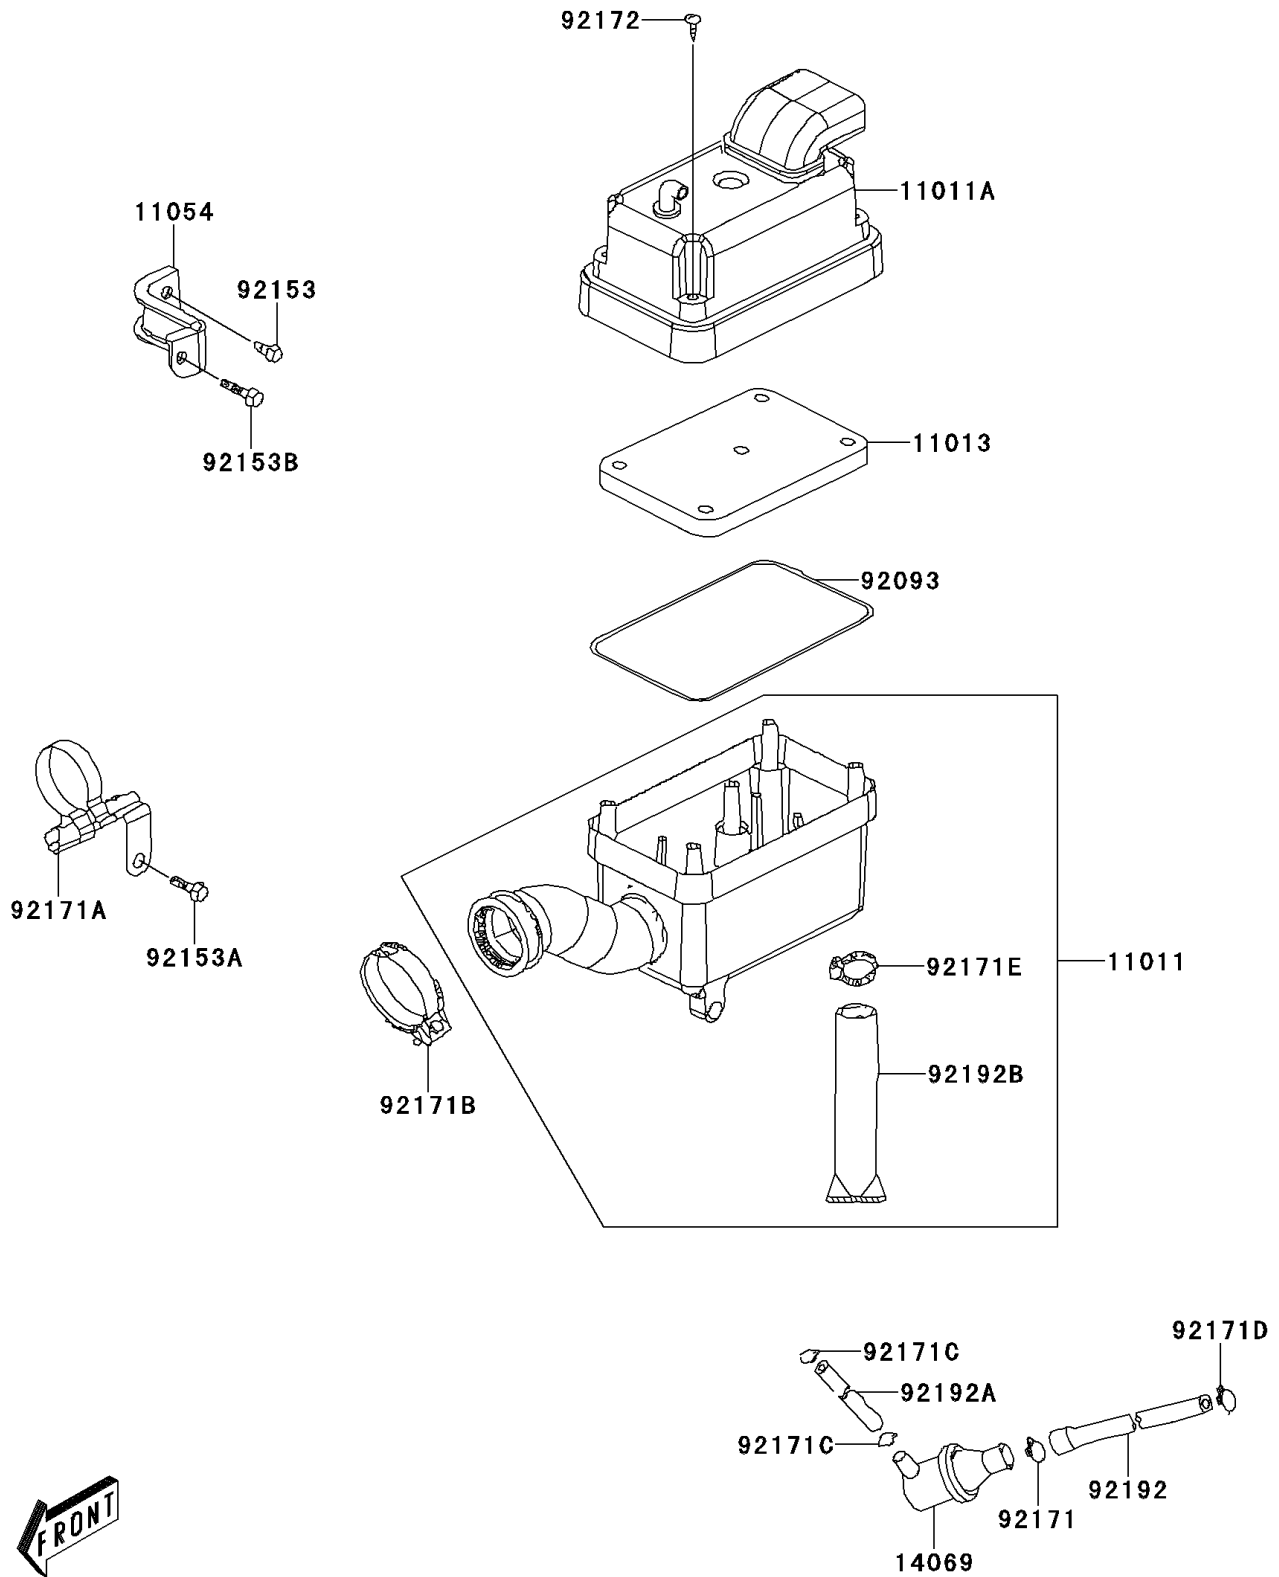

2011 KFX®90 PARTS DIAGRAM

Air Cleaner

E1130

2011 KFX®90 PARTS LIST

Air Cleaner

ITEM NAME	PART NUMBER	QUANTITY
CASE-AIR FILTER,LWR (Ref # 11011)	11011-Y001	1
CASE-AIR FILTER,UPP (Ref # 11011A)	11011-Y002	1
ELEMENT-AIR FILTER (Ref # 11013)	11013-Y001	1
BRACKET (Ref # 11054)	11054-Y002	1
BREATHER (Ref # 14069)	14069-Y001	1
SEAL,AIR FILTER (Ref # 92093)	92093-Y002	1
BOLT,FLANGE,6X12 (Ref # 92153)	92153-Y024	1
BOLT,FLANGE,6X22 (Ref # 92153A)	92153-Y026	1
BOLT,FLANGE,6X30 (Ref # 92153B)	92153-Y028	1
CLAMP (Ref # 92171)	92171-Y003	1
CLAMP (Ref # 92171A)	92171-Y007	1
CLAMP (Ref # 92171B)	92171-Y008	1
CLAMP (Ref # 92171C)	92171-Y012	1
CLAMP (Ref # 92171D)	92171-Y014	1
CLAMP (Ref # 92171E)	92171-Y015	1
SCREW,5X20 (Ref # 92172)	92172-Y018	1
TUBE (Ref # 92192)	92192-Y001	1
TUBE (Ref # 92192A)	92192-Y002	1
TUBE,DRAIN (Ref # 92192B)	92192-Y004	1