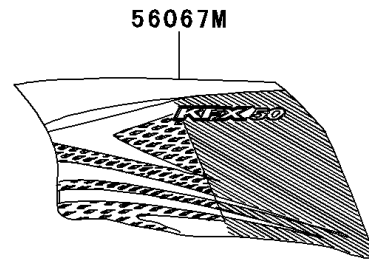

2009 KFX®50 PARTS DIAGRAM

Decals(Green)(B9F)

F2861D

2009 KFX®50 PARTS LIST

Decals(Green)(B9F)

| ITEM NAME | PART NUMBER | QUANTITY |
|---|-------------|----------|
| PATTERN,KAWASAKI (Ref # 56067) | 56067-Y001 | 2 |
| PATTERN,FLYING K (Ref # 56067A) | 56067-Y002 | 1 |
| PATTERN,HEAD LIGHT (Ref # 56067B) | 56067-Y003 | 2 |
| PATTERN,FRONT FENDER,RR,RH (Ref # 56067C) | 56067-Y061 | 1 |
| PATTERN,FRONT FENDER,RR,LH (Ref # 56067D) | 56067-Y062 | 1 |
| PATTERN,FRONT FENDER,RH (Ref # 56067E) | 56067-Y063 | 1 |
| PATTERN,FRONT FENDER,LH (Ref # 56067F) | 56067-Y064 | 1 |
| PATTERN,REAR FENDER,RH (Ref # 56067G) | 56067-Y065 | 1 |
| PATTERN,REAR FENDER,LH (Ref # 56067H) | 56067-Y066 | 1 |
| PATTERN,REAR FENDER,RR,RH (Ref # 56067I) | 56067-Y067 | 1 |
| PATTERN,REAR FENDER,RR,LH (Ref # 56067J) | 56067-Y068 | 1 |
| PATTERN,FRONT COVER (Ref # 56067K) | 56067-Y069 | 1 |
| PATTERN,FRONT FENDER,RH (Ref # 56067L) | 56067-Y070 | 1 |
| PATTERN,FRONT FENDER,LH (Ref # 56067M) | 56067-Y071 | 1 |