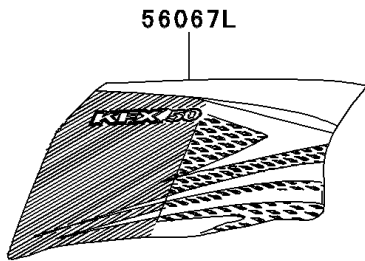

2009 KFX®50 PARTS DIAGRAM

Decals(Green)(B9F)

F2861D

2009 KFX®50 PARTS LIST

Decals(Green)(B9F)

ITEM NAME	PART NUMBER	QUANTITY
PATTERN,KAWASAKI (Ref # 56067)	56067-Y001	2
PATTERN,FLYING K (Ref # 56067A)	56067-Y002	1
PATTERN,HEAD LIGHT (Ref # 56067B)	56067-Y003	2
PATTERN,FRONT FENDER,RR,RH (Ref # 56067C)	56067-Y061	1
PATTERN,FRONT FENDER,RR,LH (Ref # 56067D)	56067-Y062	1
PATTERN,FRONT FENDER,RH (Ref # 56067E)	56067-Y063	1
PATTERN,FRONT FENDER,LH (Ref # 56067F)	56067-Y064	1
PATTERN,REAR FENDER,RH (Ref # 56067G)	56067-Y065	1
PATTERN,REAR FENDER,LH (Ref # 56067H)	56067-Y066	1
PATTERN,REAR FENDER,RR,RH (Ref # 56067I)	56067-Y067	1
PATTERN,REAR FENDER,RR,LH (Ref # 56067J)	56067-Y068	1
PATTERN,FRONT COVER (Ref # 56067K)	56067-Y069	1
PATTERN,FRONT FENDER,RH (Ref # 56067L)	56067-Y070	1
PATTERN,FRONT FENDER,LH (Ref # 56067M)	56067-Y071	1