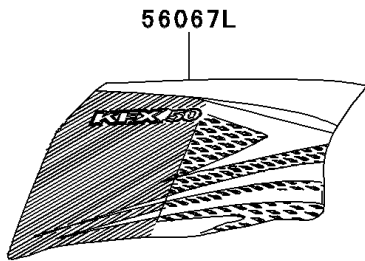

2009 KFX®50 PARTS DIAGRAM

Decals(Green)(B9F)

F2861D

2009 KFX®50 PARTS LIST

Decals(Green)(B9F)

| ITEM NAME | PART NUMBER | QUANTITY |
|---|-------------|----------|
| PATTERN,KAWASAKI (Ref # 56067) | 56067-Y001 | 2 |
| PATTERN,FLYING K (Ref # 56067A) | 56067-Y002 | 1 |
| PATTERN,HEAD LIGHT (Ref # 56067B) | 56067-Y003 | 2 |
| PATTERN,FRONT FENDER,RR,RH (Ref # 56067C) | 56067-Y061 | 1 |
| PATTERN,FRONT FENDER,RR,LH (Ref # 56067D) | 56067-Y062 | 1 |
| PATTERN,FRONT FENDER,RH (Ref # 56067E) | 56067-Y063 | 1 |
| PATTERN,FRONT FENDER,LH (Ref # 56067F) | 56067-Y064 | 1 |
| PATTERN,REAR FENDER,RH (Ref # 56067G) | 56067-Y065 | 1 |
| PATTERN,REAR FENDER,LH (Ref # 56067H) | 56067-Y066 | 1 |
| PATTERN,REAR FENDER,RR,RH (Ref # 56067I) | 56067-Y067 | 1 |
| PATTERN,REAR FENDER,RR,LH (Ref # 56067J) | 56067-Y068 | 1 |
| PATTERN,FRONT COVER (Ref # 56067K) | 56067-Y069 | 1 |
| PATTERN,FRONT FENDER,RH (Ref # 56067L) | 56067-Y070 | 1 |
| PATTERN,FRONT FENDER,LH (Ref # 56067M) | 56067-Y071 | 1 |