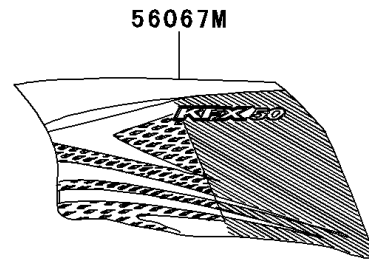

2009 KFX®50 PARTS DIAGRAM

Decals(Green)(B9F)

F2861D

2009 KFX®50 PARTS LIST

Decals(Green)(B9F)

ITEM NAME	PART NUMBER	QUANTITY
PATTERN,KAWASAKI (Ref # 56067)	56067-Y001	2
PATTERN,FLYING K (Ref # 56067A)	56067-Y002	1
PATTERN,HEAD LIGHT (Ref # 56067B)	56067-Y003	2
PATTERN,FRONT FENDER,RR,RH (Ref # 56067C)	56067-Y061	1
PATTERN,FRONT FENDER,RR,LH (Ref # 56067D)	56067-Y062	1
PATTERN,FRONT FENDER,RH (Ref # 56067E)	56067-Y063	1
PATTERN,FRONT FENDER,LH (Ref # 56067F)	56067-Y064	1
PATTERN,REAR FENDER,RH (Ref # 56067G)	56067-Y065	1
PATTERN,REAR FENDER,LH (Ref # 56067H)	56067-Y066	1
PATTERN,REAR FENDER,RR,RH (Ref # 56067I)	56067-Y067	1
PATTERN,REAR FENDER,RR,LH (Ref # 56067J)	56067-Y068	1
PATTERN,FRONT COVER (Ref # 56067K)	56067-Y069	1
PATTERN,FRONT FENDER,RH (Ref # 56067L)	56067-Y070	1
PATTERN,FRONT FENDER,LH (Ref # 56067M)	56067-Y071	1