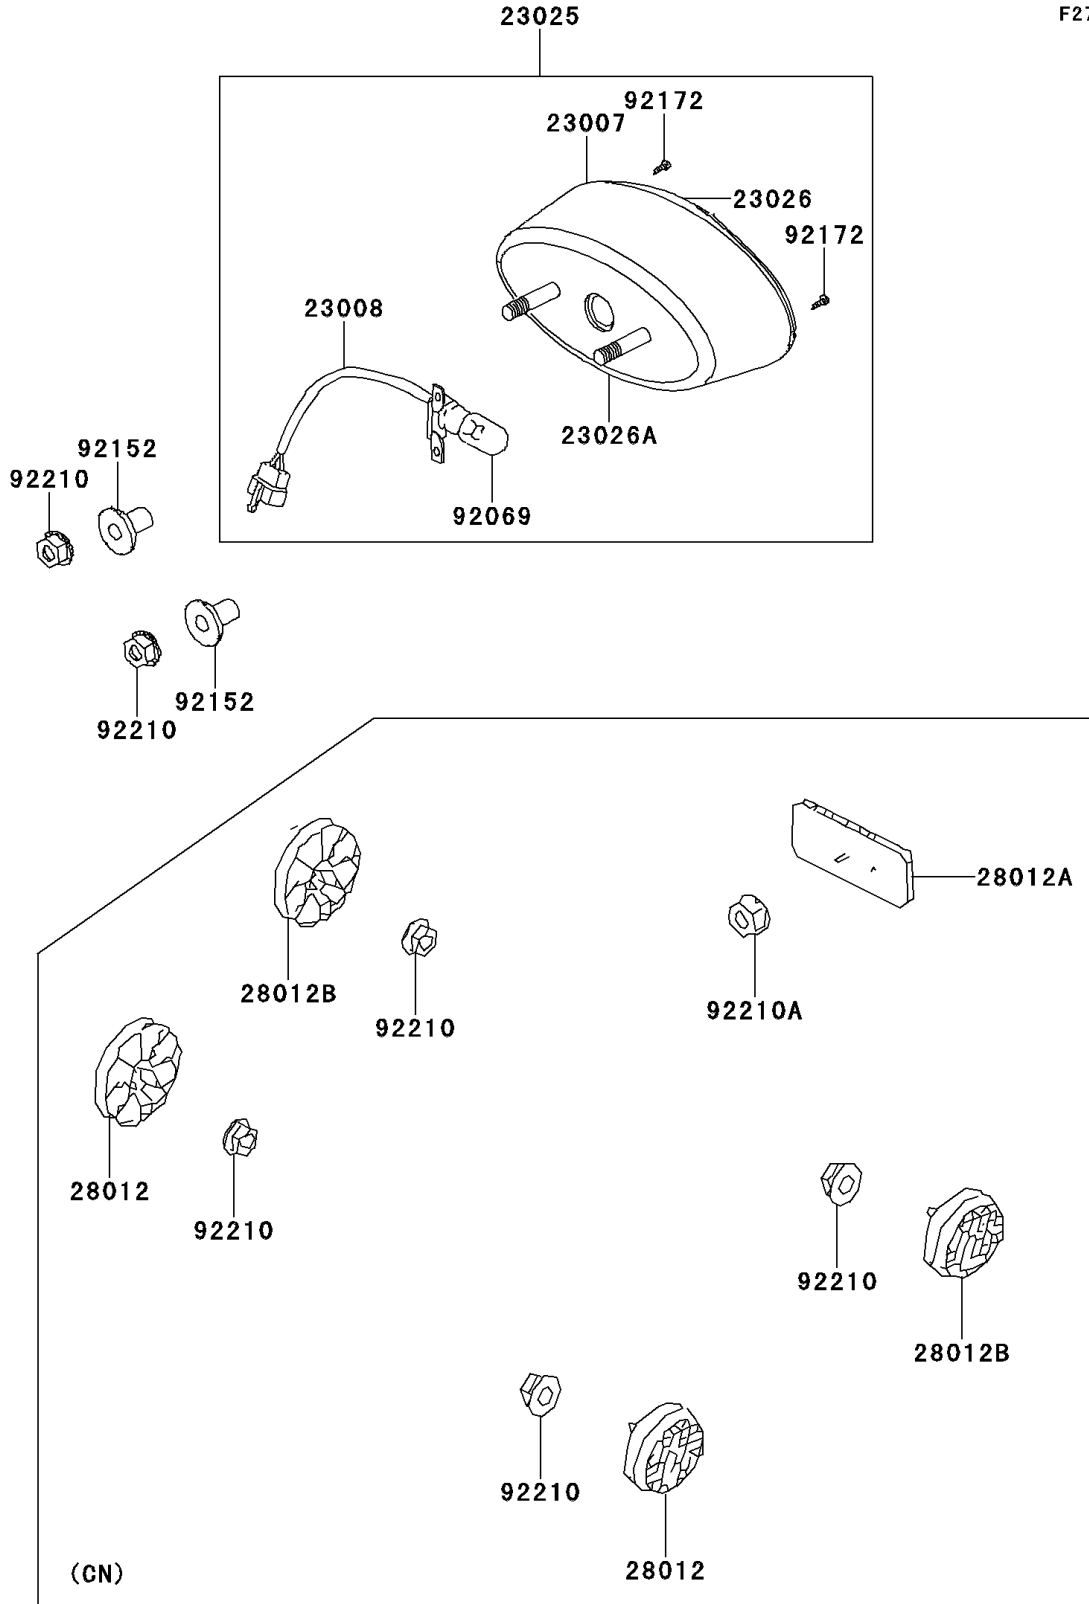

# 2009 KFX®50 PARTS DIAGRAM

Taillight(s)

F2720

## 2009 KFX®50 PARTS LIST

Taillight(s)

ITEM NAME	PART NUMBER	QUANTITY
LENS-COMP,TAIL LAMP (Ref # 23007)	23007-Y001	1
SOCKET-ASSY,TAIL LAMP (Ref # 23008)	23008-Y001	1
LAMP-TAIL (Ref # 23025)	23025-Y001	1
LENS,TAIL LAMP (Ref # 23026)	23026-Y001	1
LENS,LICENSE (Ref # 23026A)	23026-Y002	1
REFLECTOR-REFLEX (Ref # 28012)	28012-Y002	2
REFLECTOR-REFLEX (Ref # 28012A)	28012-Y003	1
REFLECTOR-REFLEX (Ref # 28012B)	28012-Y004	2
BULB (Ref # 92069)	92069-Y001	1
COLLAR (Ref # 92152)	92152-Y013	2
SCREW,4X16 (Ref # 92172)	92172-Y026	2
NUT,6MM (Ref # 92210)	92210-Y027	2
NUT,FLANGE,5MM (Ref # 92210A)	92210-Y033	1
NUT,6MM (Ref # 92210)	92210-Y027	6