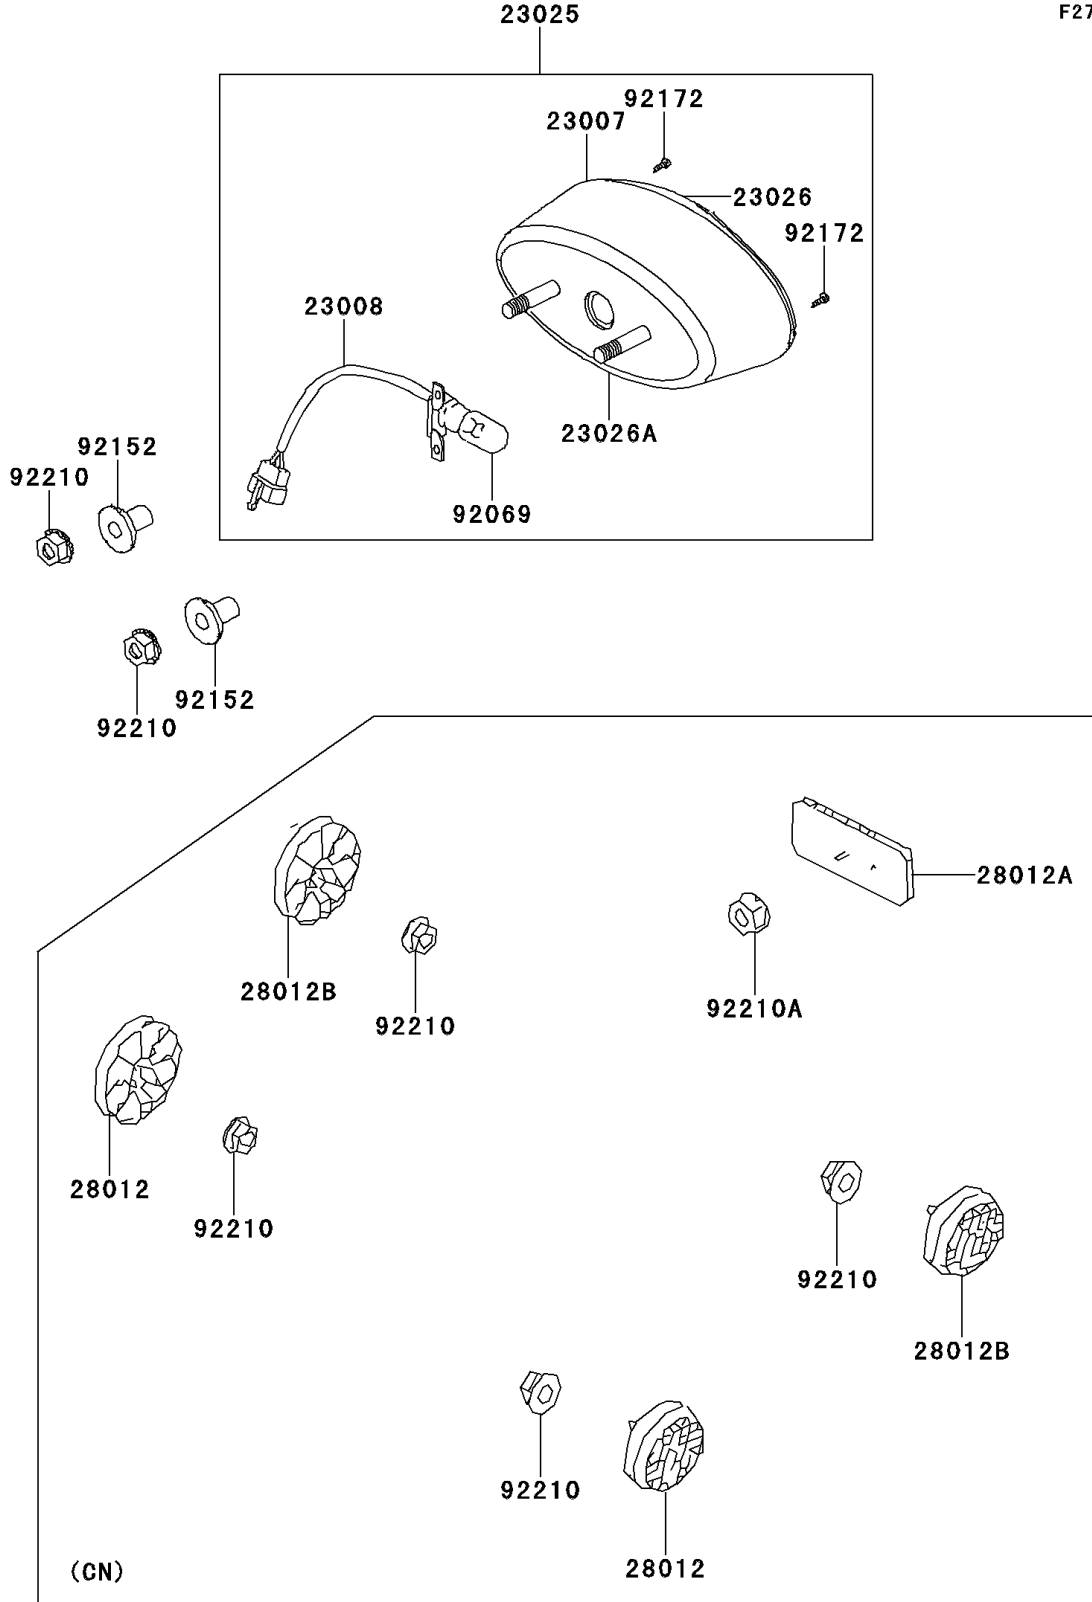

# 2008 KFX®50 PARTS DIAGRAM

Taillight(s)

F2720

## 2008 KFX®50 PARTS LIST

### Taillight(s)

ITEM NAME	PART NUMBER	QUANTITY
LENS-COMP,TAIL LAMP (Ref # 23007)	23007-Y001	1
SOCKET-ASSY,TAIL LAMP (Ref # 23008)	23008-Y001	1
LAMP-TAIL (Ref # 23025)	23025-Y001	1
LENS,TAIL LAMP (Ref # 23026)	23026-Y001	1
LENS,LICENSE (Ref # 23026A)	23026-Y002	1
REFLECTOR-REFLEX (Ref # 28012)	28012-Y002	2
REFLECTOR-REFLEX (Ref # 28012A)	28012-Y003	1
REFLECTOR-REFLEX (Ref # 28012B)	28012-Y004	2
BULB (Ref # 92069)	92069-Y001	1
COLLAR (Ref # 92152)	92152-Y013	2
SCREW,4X16 (Ref # 92172)	92172-Y026	2
NUT,6MM (Ref # 92210)	92210-Y027	2
NUT,FLANGE,5MM (Ref # 92210A)	92210-Y033	1
NUT,6MM (Ref # 92210)	92210-Y027	6