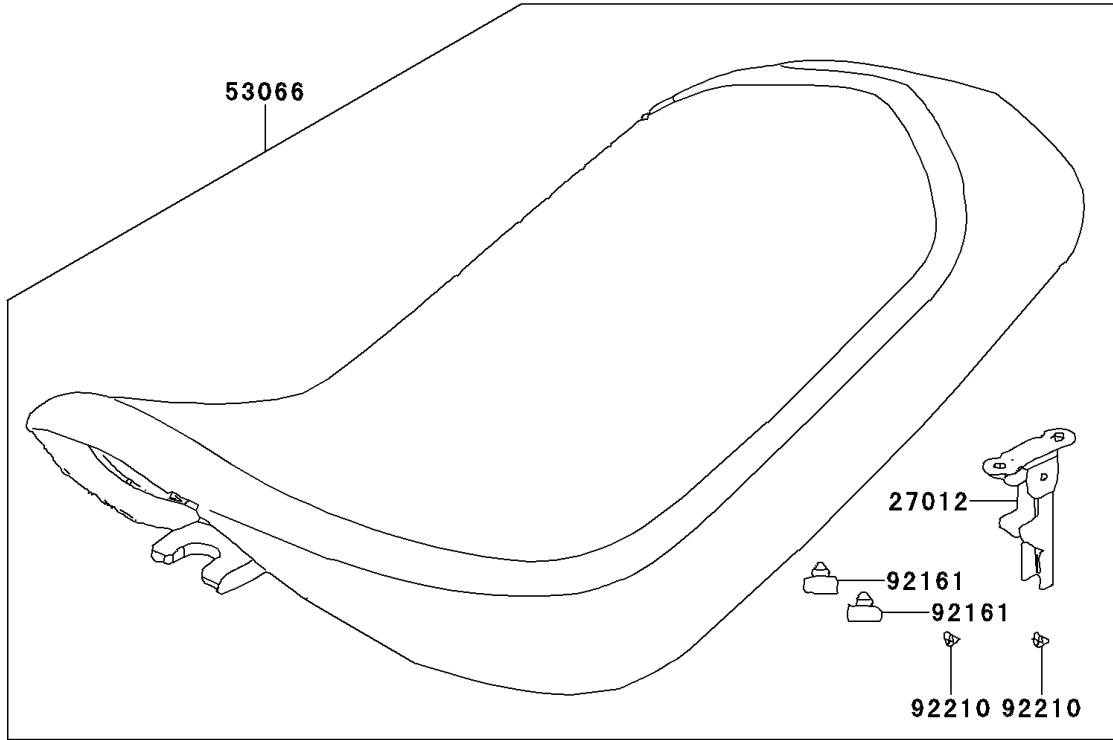

2009 KFX®50 PARTS DIAGRAM

Seat

F2510

2009 KFX®50 PARTS LIST

Seat

ITEM NAME	PART NUMBER	QUANTITY
HOOK,SEAT LOCK (Ref # 27012)	27012-Y001	1
GAUGE,AIR (Ref # 52005)	52005-Y001	1
SEAT-ASSY (Ref # 53066)	53066-Y001	1
TOOL-KIT (Ref # 56007)	56007-Y001	1
BAND,TOOL (Ref # 92072)	92072-Y002	1
DAMPER (Ref # 92161)	92161-Y004	2
NUT,6MM (Ref # 92210)	92210-Y027	2