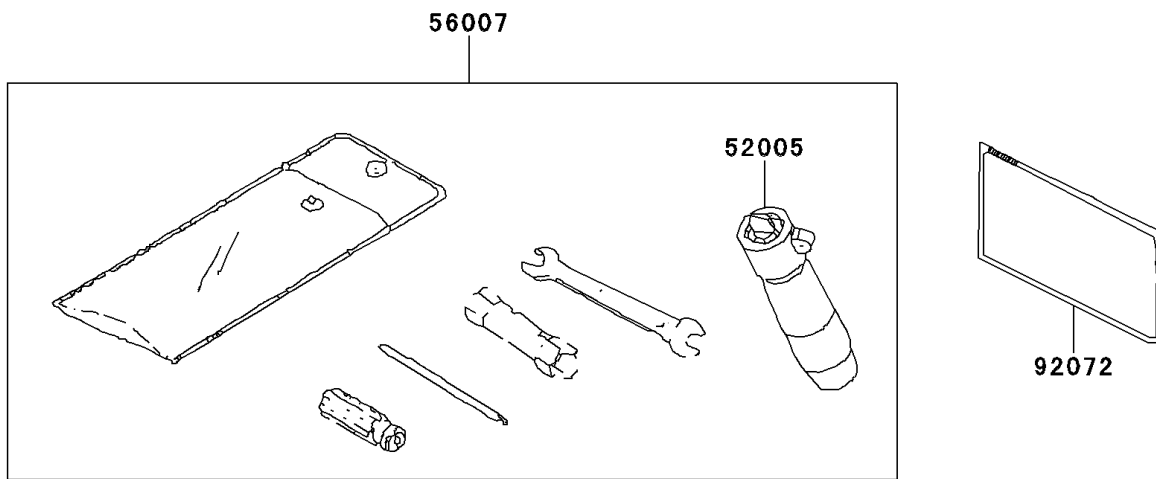

2009 KFX®50 PARTS DIAGRAM

Seat

F2510

2009 KFX®50 PARTS LIST

Seat

ITEM NAME	PART NUMBER	QUANTITY
HOOK,SEAT LOCK (Ref # 27012)	27012-Y001	1
GAUGE,AIR (Ref # 52005)	52005-Y001	1
SEAT-ASSY (Ref # 53066)	53066-Y001	1
TOOL-KIT (Ref # 56007)	56007-Y001	1
BAND,TOOL (Ref # 92072)	92072-Y002	1
DAMPER (Ref # 92161)	92161-Y004	2
NUT,6MM (Ref # 92210)	92210-Y027	2