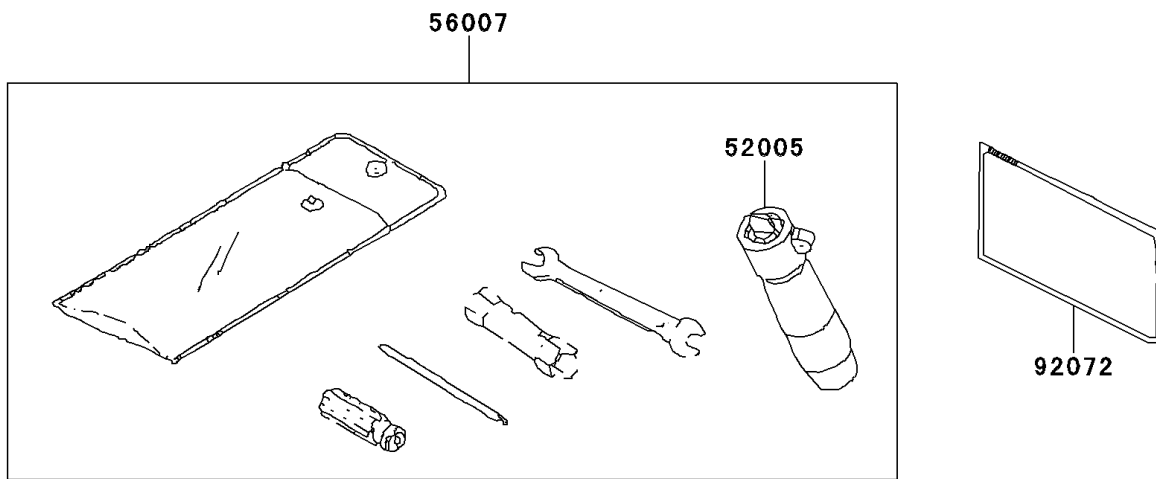

2008 KFX®50 PARTS DIAGRAM

Seat

F2510

2008 KFX®50 PARTS LIST

Seat

ITEM NAME	PART NUMBER	QUANTITY
HOOK,SEAT LOCK (Ref # 27012)	27012-Y001	1
GAUGE,AIR (Ref # 52005)	52005-Y001	1
SEAT-ASSY (Ref # 53066)	53066-Y001	1
TOOL-KIT (Ref # 56007)	56007-Y001	1
BAND,TOOL (Ref # 92072)	92072-Y002	1
DAMPER (Ref # 92161)	92161-Y004	2
NUT,6MM (Ref # 92210)	92210-Y027	2