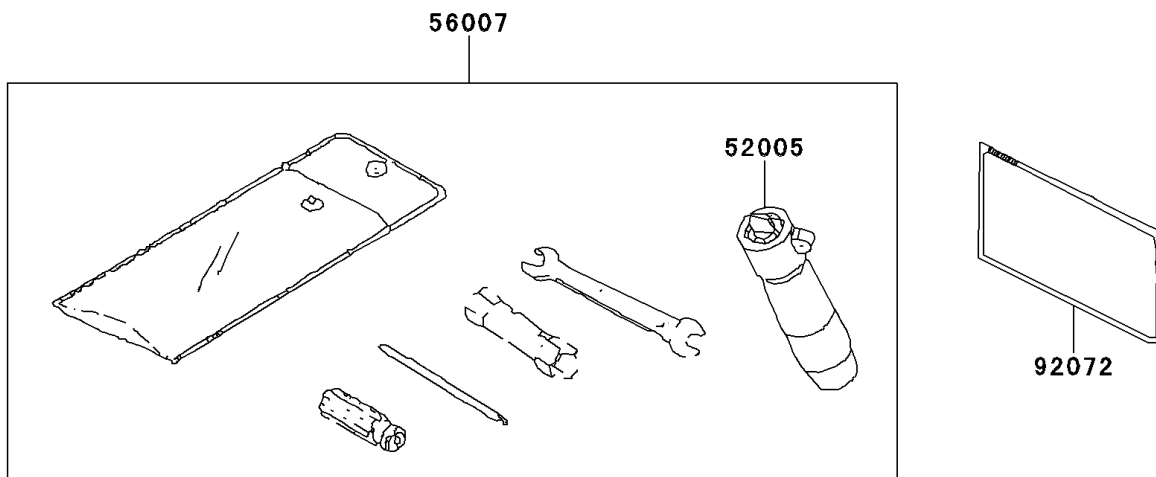

# 2007 KFX50 PARTS DIAGRAM

Seat

F2510

### Seat

ITEM NAME	PART NUMBER	QUANTITY
HOOK,SEAT LOCK (Ref # 27012)	27012-Y001	1
GAUGE,AIR (Ref # 52005)	52005-Y001	1
SEAT-ASSY (Ref # 53066)	53066-Y001	1
TOOL-KIT (Ref # 56007)	56007-Y001	1
BAND,TOOL (Ref # 92072)	92072-Y002	1
DAMPER (Ref # 92161)	92161-Y004	2
NUT,6MM (Ref # 92210)	92210-Y027	2