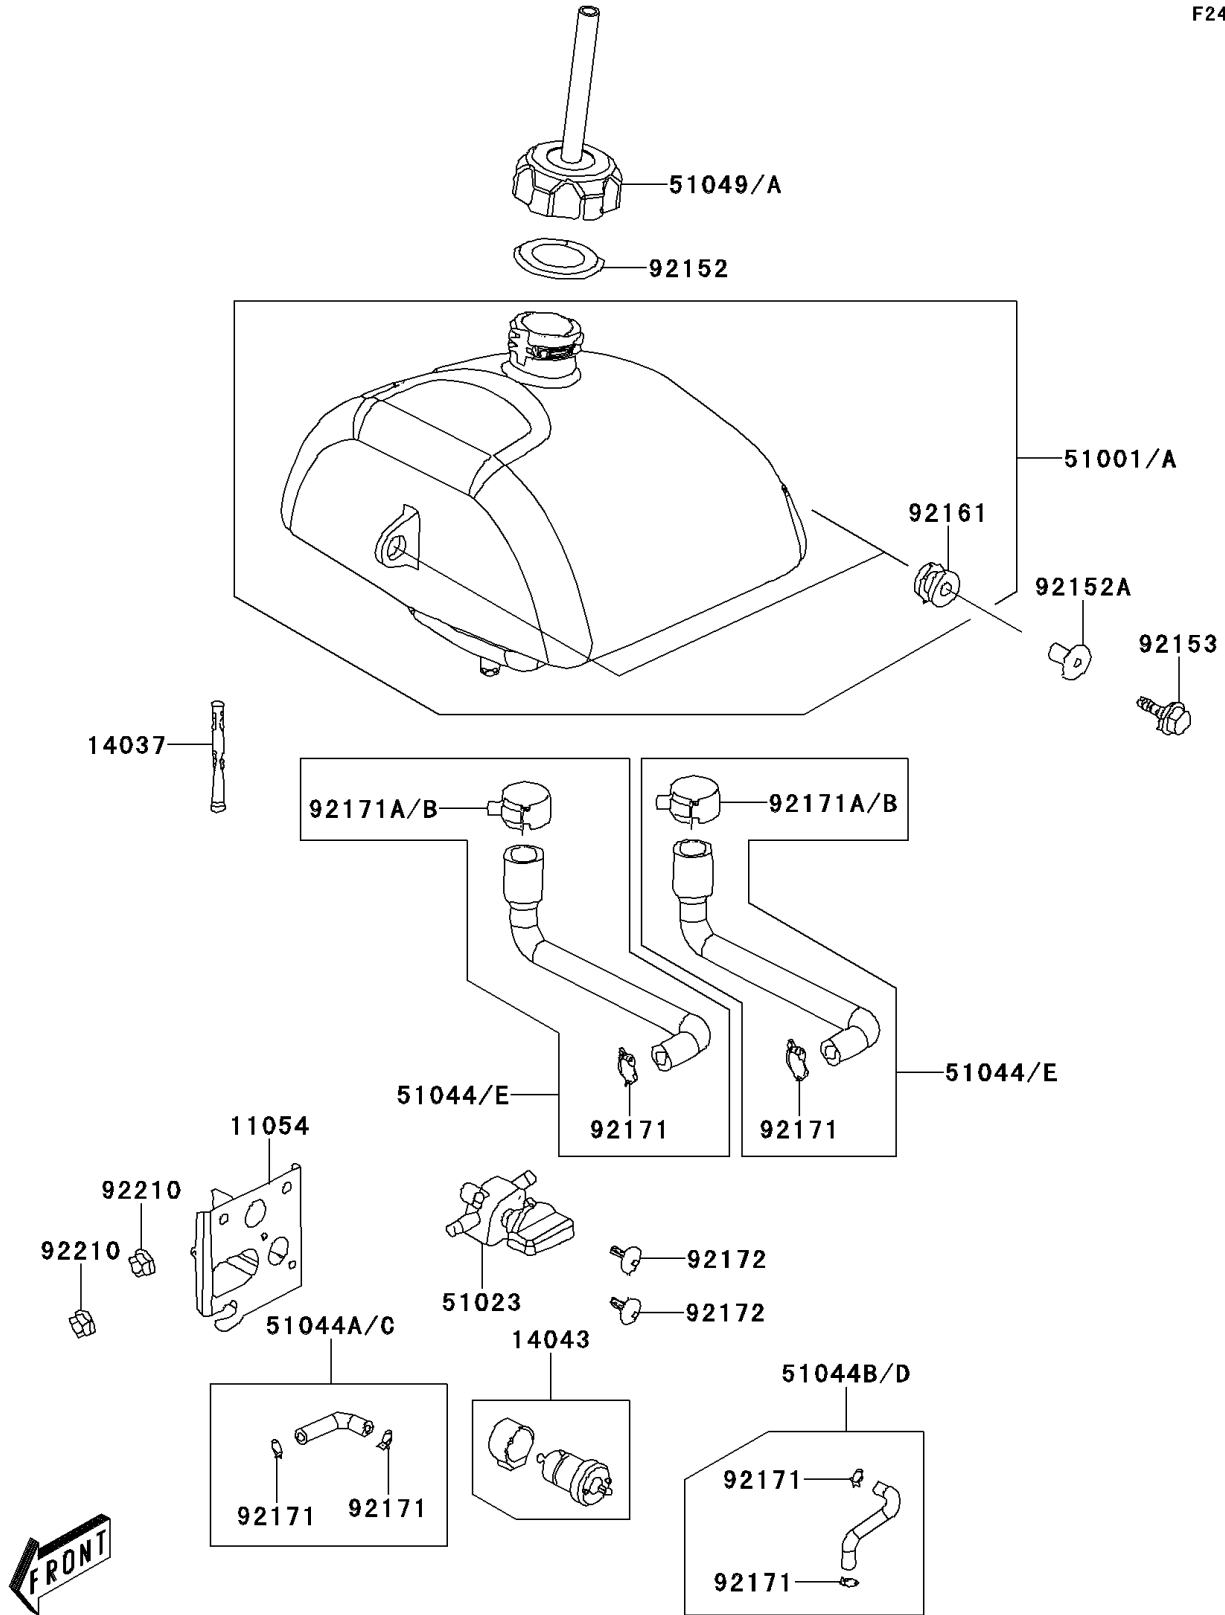

2009 KFX®50 PARTS DIAGRAM

Fuel Tank

F2410

2009 KFX®50 PARTS LIST

Fuel Tank

ITEM NAME	PART NUMBER	QUANTITY
BRACKET (Ref # 11054)	11054-Y003	1
SCREEN (Ref # 14037)	14037-Y001	1
FILTER,FUEL (Ref # 14043)	14043-Y002	1
TANK-COMP-FUEL (Ref # 51001A)	51001-Y002	1
TAP-ASSY (Ref # 51023)	51023-Y001	1
TUBE-ASSY,FUEL (Ref # 51044C)	51044-Y005	1
TUBE-ASSY,FUEL (Ref # 51044D)	51044-Y006	1
TUBE-ASSY,FUEL TANK (Ref # 51044E)	51044-Y007	2
CAP-TANK (Ref # 51049A)	51049-Y002	1
COLLAR (Ref # 92152)	92152-Y001	1
COLLAR (Ref # 92152A)	92152-Y013	2
BOLT,FLANGE,6X20 (Ref # 92153)	92153-Y049	2
DAMPER (Ref # 92161)	92161-Y001	2
CLAMP (Ref # 92171)	92171-Y011	6
CLAMP (Ref # 92171B)	92171-Y021	2
SCREW,5X16 (Ref # 92172)	92172-Y010	2
NUT,6MM (Ref # 92210)	92210-Y027	2