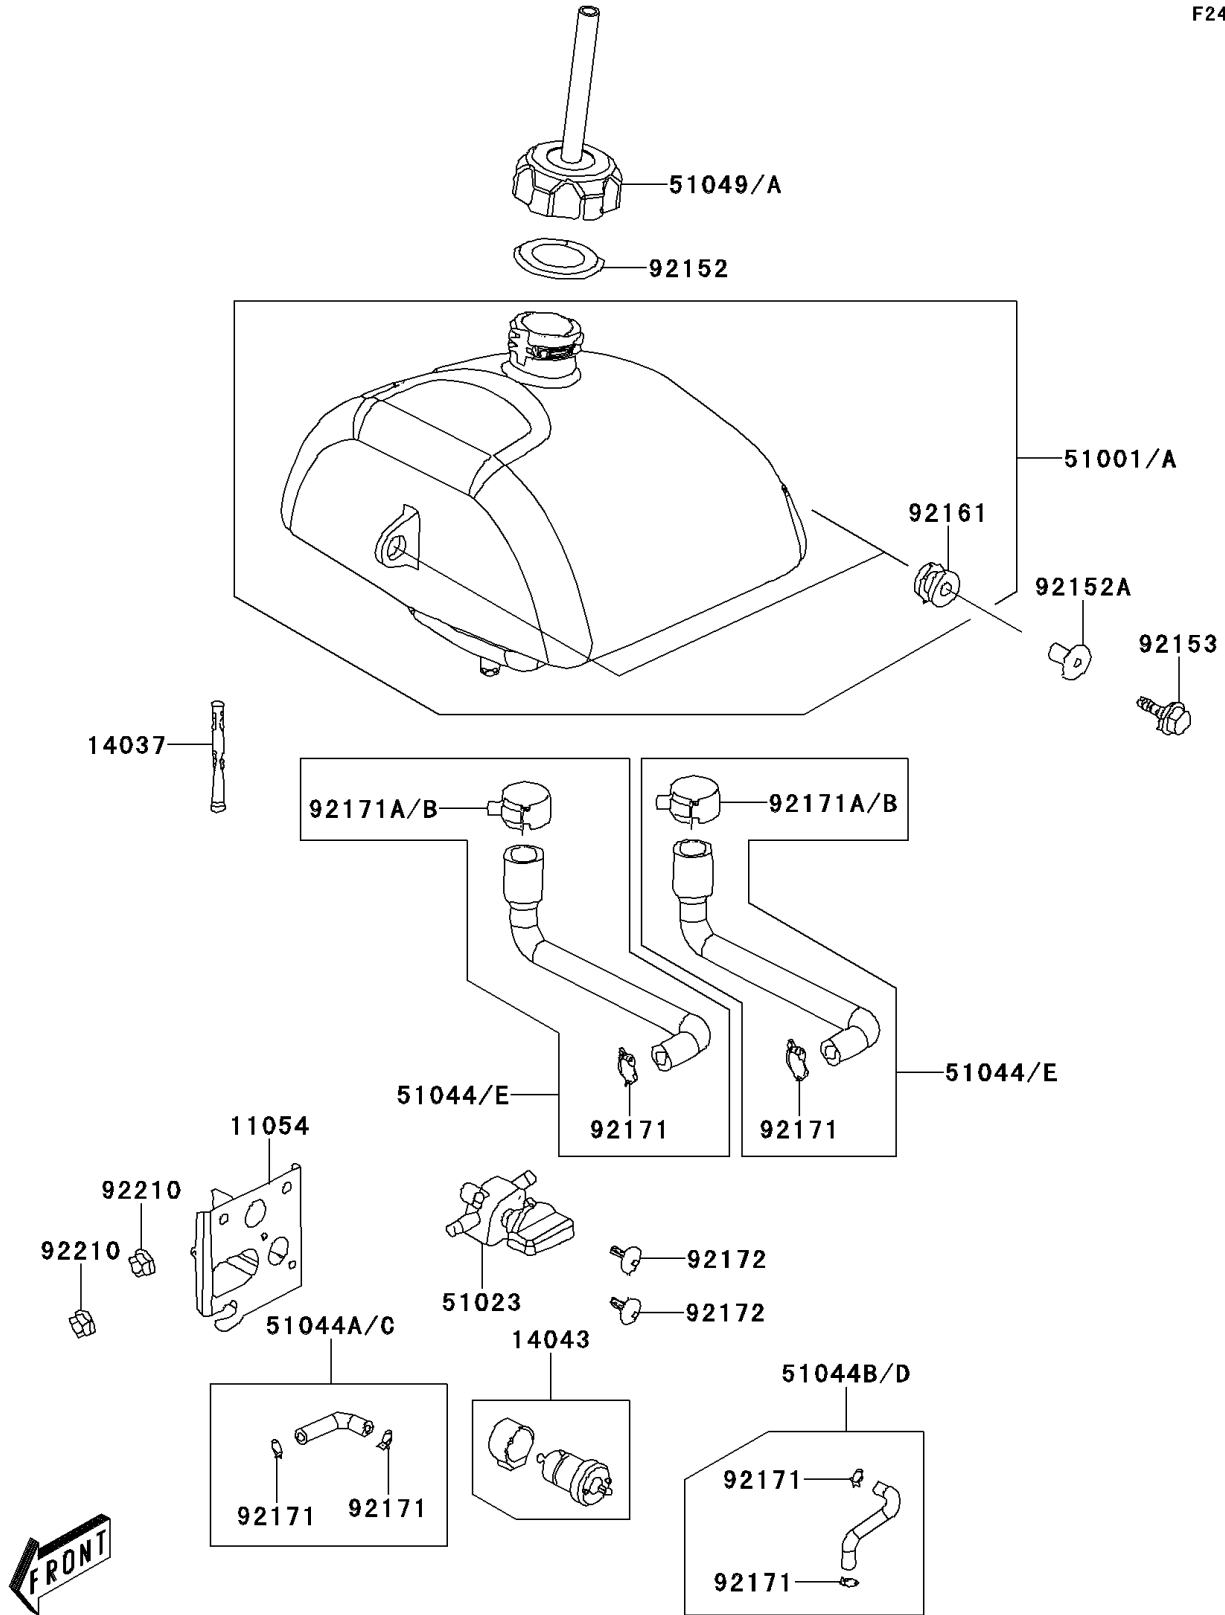

2008 KFX®50 PARTS DIAGRAM

Fuel Tank

F2410

2008 KFX®50 PARTS LIST

Fuel Tank

ITEM NAME	PART NUMBER	QUANTITY
BRACKET (Ref # 11054)	11054-Y003	1
SCREEN (Ref # 14037)	14037-Y001	1
FILTER,FUEL (Ref # 14043)	14043-Y002	1
TANK-COMP-FUEL (Ref # 51001A)	51001-Y002	1
TAP-ASSY (Ref # 51023)	51023-Y001	1
TUBE-ASSY,FUEL (Ref # 51044C)	51044-Y005	1
TUBE-ASSY,FUEL (Ref # 51044D)	51044-Y006	1
TUBE-ASSY,FUEL TANK (Ref # 51044E)	51044-Y007	2
CAP-TANK (Ref # 51049A)	51049-Y002	1
COLLAR (Ref # 92152)	92152-Y001	1
COLLAR (Ref # 92152A)	92152-Y013	2
BOLT,FLANGE,6X20 (Ref # 92153)	92153-Y049	2
DAMPER (Ref # 92161)	92161-Y001	2
CLAMP (Ref # 92171)	92171-Y011	6
CLAMP (Ref # 92171B)	92171-Y021	2
SCREW,5X16 (Ref # 92172)	92172-Y010	2
NUT,6MM (Ref # 92210)	92210-Y027	2