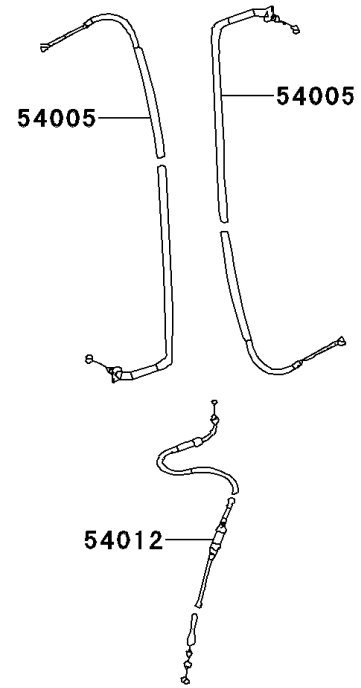

2009 KFX®50 PARTS DIAGRAM

Handlebar

F2310

2009 KFX®50 PARTS LIST

Handlebar

ITEM NAME	PART NUMBER	QUANTITY
BRACKET (Ref # 11054)	11054-Y001	1
GASKET (Ref # 11061)	11061-Y017	1
PLATE (Ref # 13271)	13271-Y008	1
COVER-ASSY,HANDLE (Ref # 16146)	16146-Y001	1
SWITCH,SAFETY (Ref # 27010)	27010-Y002	1
SWITCH,STOP (Ref # 27010A)	27010-Y003	1
STOPPER (Ref # 32085)	32085-Y001	1
CASE,LWR (Ref # 32099)	32099-Y002	1
CASE,UPP (Ref # 32099A)	32099-Y003	1
HANDLE (Ref # 46003)	46003-Y001	1
HOLDER-HANDLE,UPP,RH (Ref # 46012)	46012-Y001	1
HOLDER-HANDLE,UPP,LH (Ref # 46012A)	46012-Y002	1
HOLDER-HANDLE,LWR (Ref # 46012B)	46012-Y003	2
GRIP,HANDLE (Ref # 46075)	46075-Y001	2
LEVER-ASSY-GRIP,RH (Ref # 46076)	46076-Y001	1
HOUSING-ASSY-CONTROL,LH (Ref # 46091)	46091-Y001	1
LEVER-GRIP,CHOKE (Ref # 46092)	46092-Y001	1
LEVER-GRIP,RH (Ref # 46092A)	46092-Y002	1
CABLE-BRAKE,FR (Ref # 54005)	54005-Y001	2
CABLE-THROTTLE (Ref # 54012)	54012-Y002	1
SPACER (Ref # 92026)	92026-Y007	1
PLUG (Ref # 92066)	92066-Y002	2
BAND (Ref # 92072)	92072-Y001	3
COLLAR (Ref # 92152)	92152-Y012	1
BOLT (Ref # 92153)	92153-Y002	2
BOLT,6X22 (Ref # 92153A)	92153-Y009	1
BOLT,FLANGE,6X16 (Ref # 92153B)	92153-Y025	1
BOLT,SOCKET,6X20 (Ref # 92153C)	92153-Y060	1
BOLT,SOCKET,6X25 (Ref # 92153D)	92153-Y061	4

2009 KFX®50 PARTS LIST

Handlebar

ITEM NAME	PART NUMBER	QUANTITY
SCREW,PAN,3X8 (Ref # 92172)	92172-Y005	1
SCREW,PAN,4X16 (Ref # 92172A)	92172-Y008	2
SCREW,PAN,5X14 (Ref # 92172B)	92172-Y009	1
WASHER,10MM (Ref # 92200A)	92200-Y020	2
NUT,6MM (Ref # 92210)	92210-Y008	1
NUT (Ref # 92210A)	92210-Y015	2
NUT,5MM (Ref # 92210B)	92210-Y017	1
NUT,10MM (Ref # 92210D)	92210-Y034	2