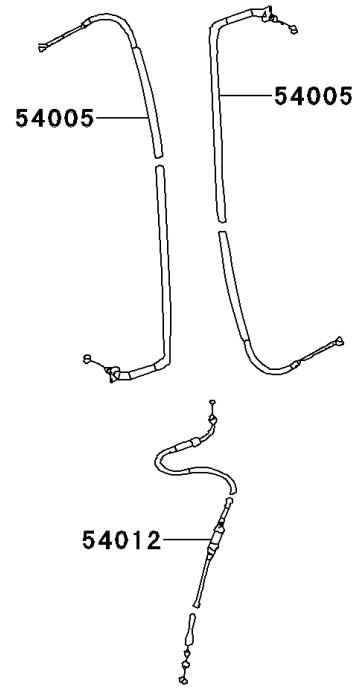

# 2009 KFX®50 PARTS DIAGRAM

Handlebar

F2310

## 2009 KFX®50 PARTS LIST

### Handlebar

ITEM NAME	PART NUMBER	QUANTITY
BRACKET (Ref # 11054)	11054-Y001	1
GASKET (Ref # 11061)	11061-Y017	1
PLATE (Ref # 13271)	13271-Y008	1
COVER-ASSY,HANDLE (Ref # 16146)	16146-Y001	1
SWITCH,SAFETY (Ref # 27010)	27010-Y002	1
SWITCH,STOP (Ref # 27010A)	27010-Y003	1
STOPPER (Ref # 32085)	32085-Y001	1
CASE,LWR (Ref # 32099)	32099-Y002	1
CASE,UPP (Ref # 32099A)	32099-Y003	1
HANDLE (Ref # 46003)	46003-Y001	1
HOLDER-HANDLE,UPP,RH (Ref # 46012)	46012-Y001	1
HOLDER-HANDLE,UPP,LH (Ref # 46012A)	46012-Y002	1
HOLDER-HANDLE,LWR (Ref # 46012B)	46012-Y003	2
GRIP,HANDLE (Ref # 46075)	46075-Y001	2
LEVER-ASSY-GRIP,RH (Ref # 46076)	46076-Y001	1
HOUSING-ASSY-CONTROL,LH (Ref # 46091)	46091-Y001	1
LEVER-GRIP,CHOKE (Ref # 46092)	46092-Y001	1
LEVER-GRIP,RH (Ref # 46092A)	46092-Y002	1
CABLE-BRAKE,FR (Ref # 54005)	54005-Y001	2
CABLE-THROTTLE (Ref # 54012)	54012-Y002	1
SPACER (Ref # 92026)	92026-Y007	1
PLUG (Ref # 92066)	92066-Y002	2
BAND (Ref # 92072)	92072-Y001	3
COLLAR (Ref # 92152)	92152-Y012	1
BOLT (Ref # 92153)	92153-Y002	2
BOLT,6X22 (Ref # 92153A)	92153-Y009	1
BOLT,FLANGE,6X16 (Ref # 92153B)	92153-Y025	1
BOLT,SOCKET,6X20 (Ref # 92153C)	92153-Y060	1
BOLT,SOCKET,6X25 (Ref # 92153D)	92153-Y061	4

### Handlebar

ITEM NAME	PART NUMBER	QUANTITY
SCREW,PAN,3X8 (Ref # 92172)	92172-Y005	1
SCREW,PAN,4X16 (Ref # 92172A)	92172-Y008	2
SCREW,PAN,5X14 (Ref # 92172B)	92172-Y009	1
WASHER,10MM (Ref # 92200A)	92200-Y020	2
NUT,6MM (Ref # 92210)	92210-Y008	1
NUT (Ref # 92210A)	92210-Y015	2
NUT,5MM (Ref # 92210B)	92210-Y017	1
NUT,10MM (Ref # 92210D)	92210-Y034	2