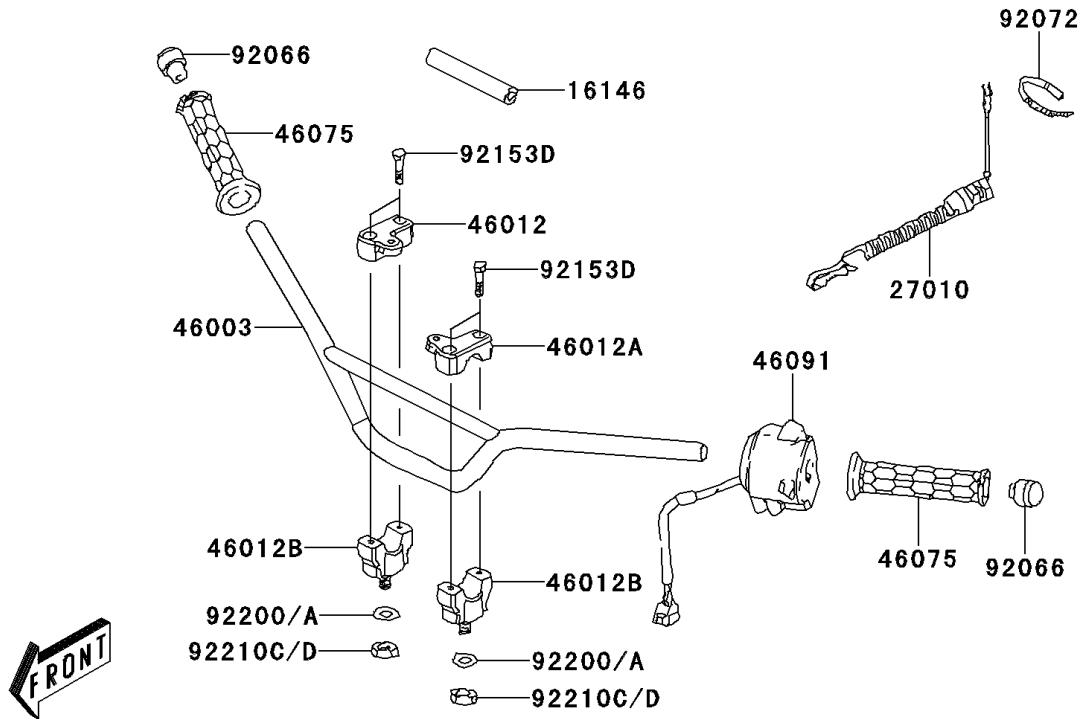

# 2009 KFX®50 PARTS DIAGRAM

Handlebar

F2310

## 2009 KFX®50 PARTS LIST

### Handlebar

ITEM NAME	PART NUMBER	QUANTITY
BRACKET (Ref # 11054)	11054-Y001	1
GASKET (Ref # 11061)	11061-Y017	1
PLATE (Ref # 13271)	13271-Y008	1
COVER-ASSY,HANDLE (Ref # 16146)	16146-Y001	1
SWITCH,SAFETY (Ref # 27010)	27010-Y002	1
SWITCH,STOP (Ref # 27010A)	27010-Y003	1
STOPPER (Ref # 32085)	32085-Y001	1
CASE,LWR (Ref # 32099)	32099-Y002	1
CASE,UPP (Ref # 32099A)	32099-Y003	1
HANDLE (Ref # 46003)	46003-Y001	1
HOLDER-HANDLE,UPP,RH (Ref # 46012)	46012-Y001	1
HOLDER-HANDLE,UPP,LH (Ref # 46012A)	46012-Y002	1
HOLDER-HANDLE,LWR (Ref # 46012B)	46012-Y003	2
GRIP,HANDLE (Ref # 46075)	46075-Y001	2
LEVER-ASSY-GRIP,RH (Ref # 46076)	46076-Y001	1
HOUSING-ASSY-CONTROL,LH (Ref # 46091)	46091-Y001	1
LEVER-GRIP,CHOKE (Ref # 46092)	46092-Y001	1
LEVER-GRIP,RH (Ref # 46092A)	46092-Y002	1
CABLE-BRAKE,FR (Ref # 54005)	54005-Y001	2
CABLE-THROTTLE (Ref # 54012)	54012-Y002	1
SPACER (Ref # 92026)	92026-Y007	1
PLUG (Ref # 92066)	92066-Y002	2
BAND (Ref # 92072)	92072-Y001	3
COLLAR (Ref # 92152)	92152-Y012	1
BOLT (Ref # 92153)	92153-Y002	2
BOLT,6X22 (Ref # 92153A)	92153-Y009	1
BOLT,FLANGE,6X16 (Ref # 92153B)	92153-Y025	1
BOLT,SOCKET,6X20 (Ref # 92153C)	92153-Y060	1
BOLT,SOCKET,6X25 (Ref # 92153D)	92153-Y061	4

### Handlebar

ITEM NAME	PART NUMBER	QUANTITY
SCREW,PAN,3X8 (Ref # 92172)	92172-Y005	1
SCREW,PAN,4X16 (Ref # 92172A)	92172-Y008	2
SCREW,PAN,5X14 (Ref # 92172B)	92172-Y009	1
WASHER,10MM (Ref # 92200A)	92200-Y020	2
NUT,6MM (Ref # 92210)	92210-Y008	1
NUT (Ref # 92210A)	92210-Y015	2
NUT,5MM (Ref # 92210B)	92210-Y017	1
NUT,10MM (Ref # 92210D)	92210-Y034	2