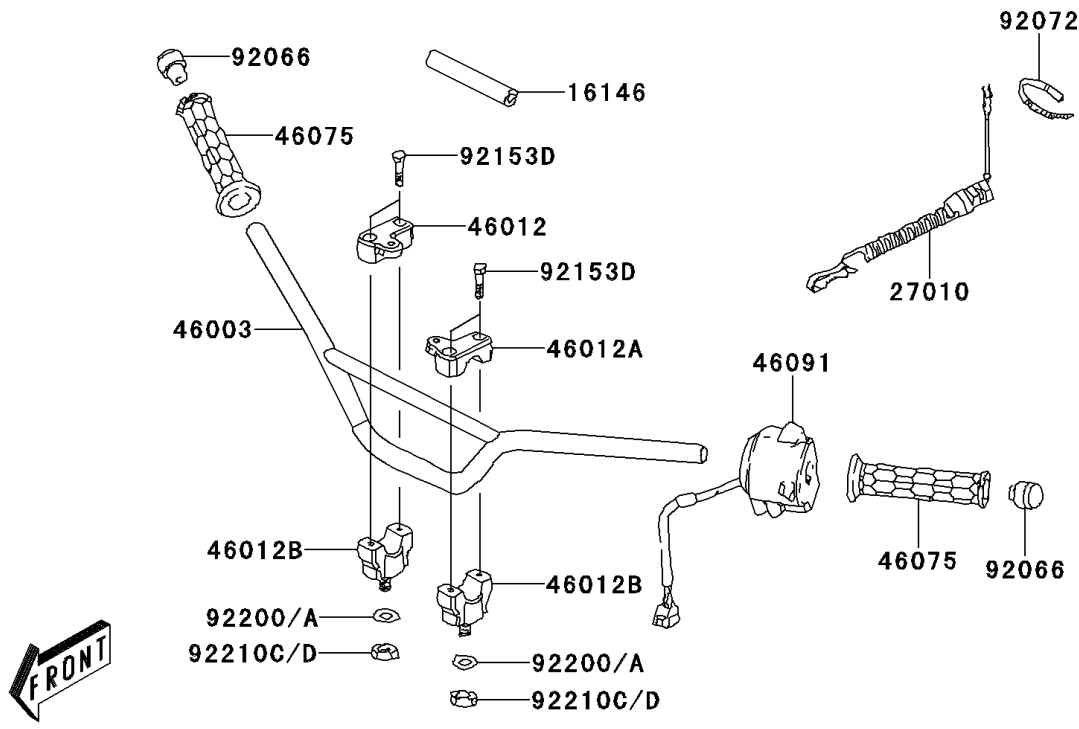

2009 KFX®50 PARTS DIAGRAM

Handlebar

F2310

2009 KFX®50 PARTS LIST

Handlebar

ITEM NAME	PART NUMBER	QUANTITY
BRACKET (Ref # 11054)	11054-Y001	1
GASKET (Ref # 11061)	11061-Y017	1
PLATE (Ref # 13271)	13271-Y008	1
COVER-ASSY,HANDLE (Ref # 16146)	16146-Y001	1
SWITCH,SAFETY (Ref # 27010)	27010-Y002	1
SWITCH,STOP (Ref # 27010A)	27010-Y003	1
STOPPER (Ref # 32085)	32085-Y001	1
CASE,LWR (Ref # 32099)	32099-Y002	1
CASE,UPP (Ref # 32099A)	32099-Y003	1
HANDLE (Ref # 46003)	46003-Y001	1
HOLDER-HANDLE,UPP,RH (Ref # 46012)	46012-Y001	1
HOLDER-HANDLE,UPP,LH (Ref # 46012A)	46012-Y002	1
HOLDER-HANDLE,LWR (Ref # 46012B)	46012-Y003	2
GRIP,HANDLE (Ref # 46075)	46075-Y001	2
LEVER-ASSY-GRIP,RH (Ref # 46076)	46076-Y001	1
HOUSING-ASSY-CONTROL,LH (Ref # 46091)	46091-Y001	1
LEVER-GRIP,CHOKE (Ref # 46092)	46092-Y001	1
LEVER-GRIP,RH (Ref # 46092A)	46092-Y002	1
CABLE-BRAKE,FR (Ref # 54005)	54005-Y001	2
CABLE-THROTTLE (Ref # 54012)	54012-Y002	1
SPACER (Ref # 92026)	92026-Y007	1
PLUG (Ref # 92066)	92066-Y002	2
BAND (Ref # 92072)	92072-Y001	3
COLLAR (Ref # 92152)	92152-Y012	1
BOLT (Ref # 92153)	92153-Y002	2
BOLT,6X22 (Ref # 92153A)	92153-Y009	1
BOLT,FLANGE,6X16 (Ref # 92153B)	92153-Y025	1
BOLT,SOCKET,6X20 (Ref # 92153C)	92153-Y060	1
BOLT,SOCKET,6X25 (Ref # 92153D)	92153-Y061	4

2009 KFX®50 PARTS LIST

Handlebar

ITEM NAME	PART NUMBER	QUANTITY
SCREW,PAN,3X8 (Ref # 92172)	92172-Y005	1
SCREW,PAN,4X16 (Ref # 92172A)	92172-Y008	2
SCREW,PAN,5X14 (Ref # 92172B)	92172-Y009	1
WASHER,10MM (Ref # 92200A)	92200-Y020	2
NUT,6MM (Ref # 92210)	92210-Y008	1
NUT (Ref # 92210A)	92210-Y015	2
NUT,5MM (Ref # 92210B)	92210-Y017	1
NUT,10MM (Ref # 92210D)	92210-Y034	2